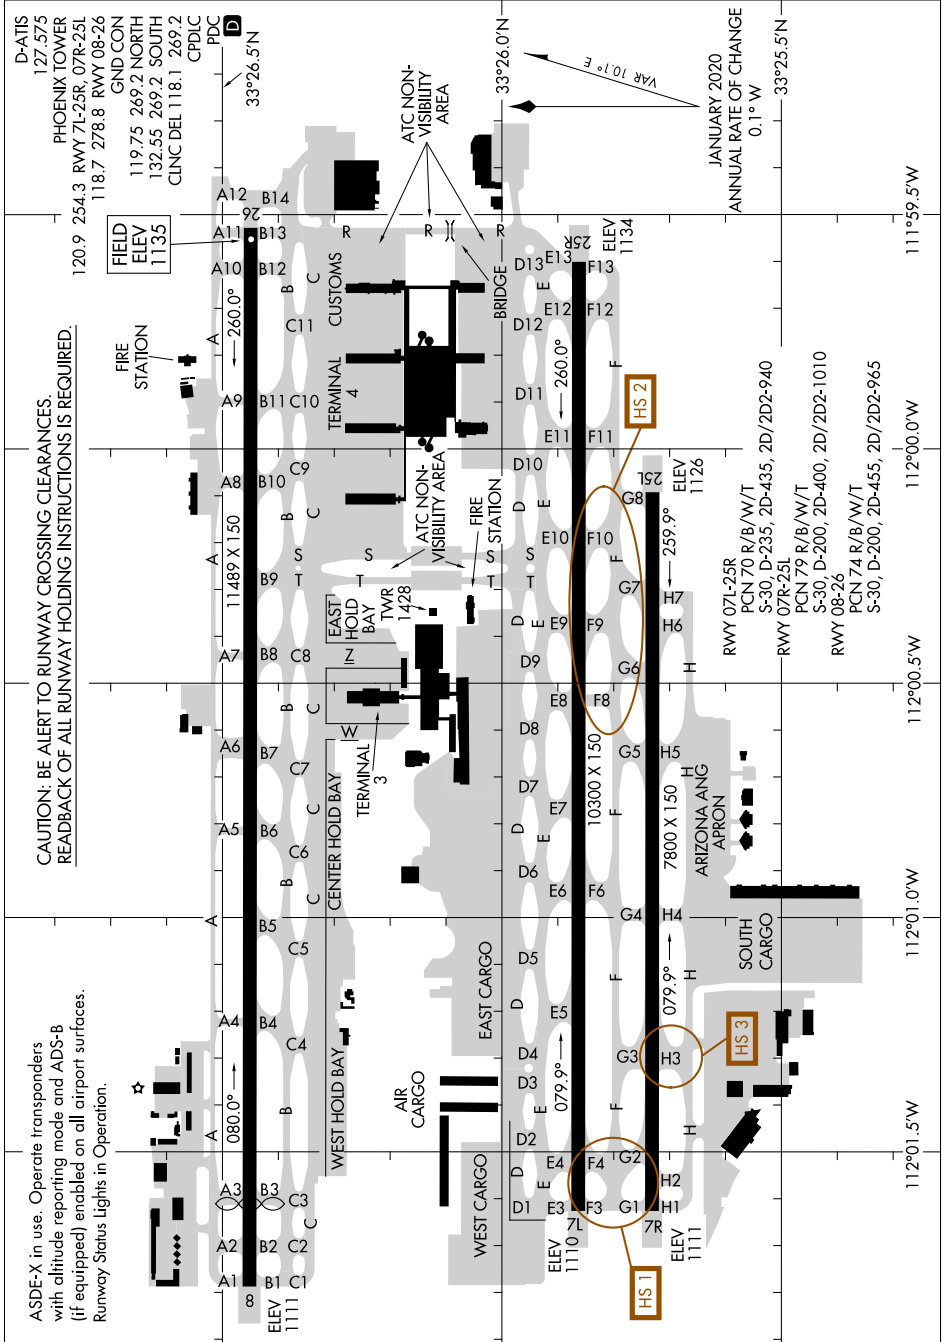

# AIRPORT DIAGRAM

AL-322 (FAA)

SW-4, 02 DEC 2021 to 30 DEC 2021

SW-4, 02 DEC 2021 to 30 DEC 2021

# AIRPORT DIAGRAM