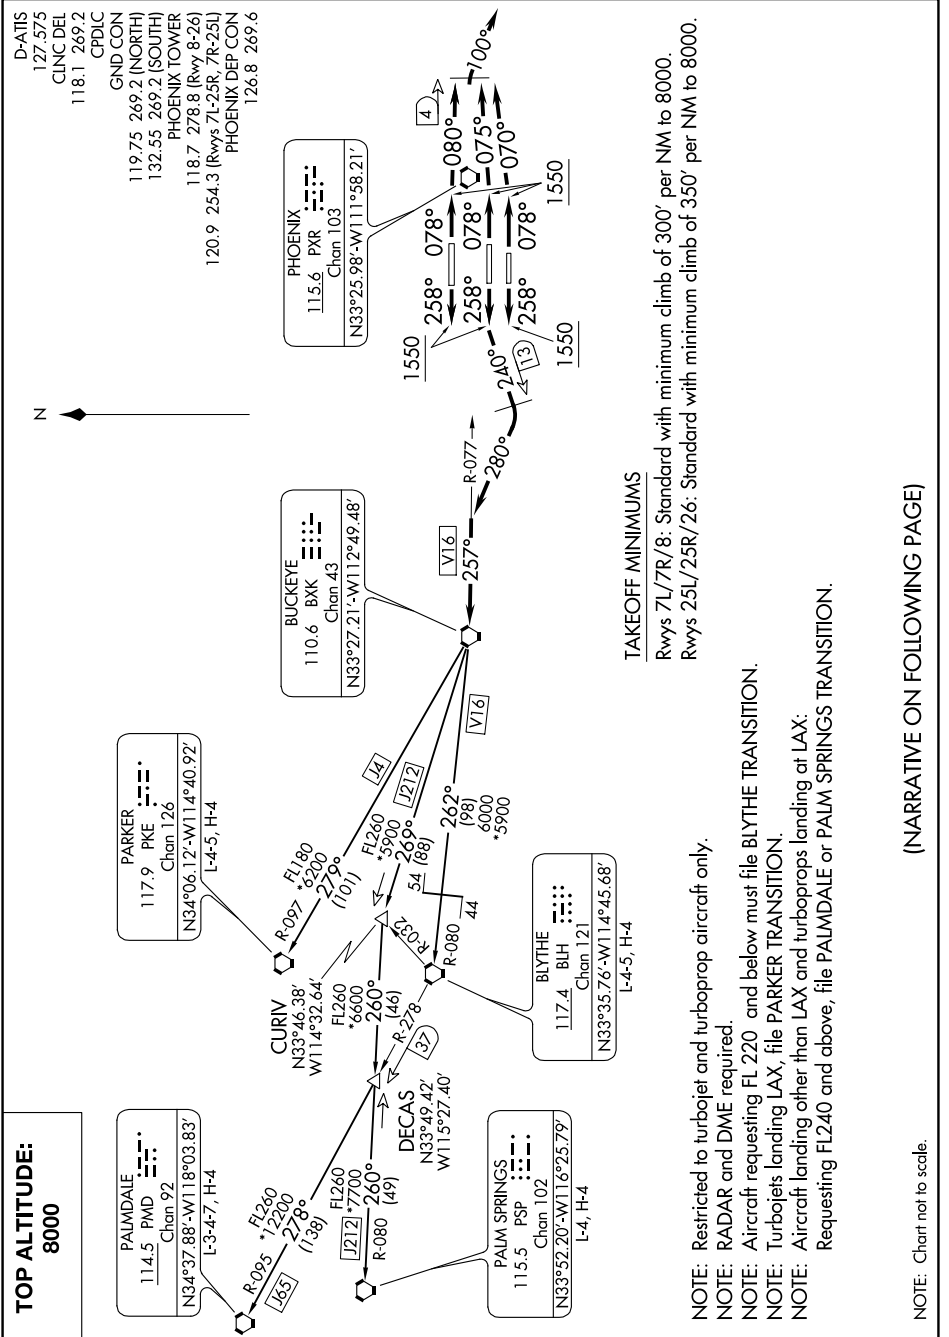

BUCKEYE FOUR DEPARTURE

AL-322 (FAA)

PHOENIX SKY HARBOR INTL (PHX)
PHOENIX, ARIZONA

SW-4, 02 DEC 2021 to 30 DEC 2021

- NOTE: Restricted to turbojet and turboprop aircraft only.
- NOTE: RADAR and DME required.
- NOTE: Aircraft requesting FL 220 and below must file BLYTHE TRANSITION.
- NOTE: Turbojets landing LAX, file PARKER TRANSITION.
- NOTE: Aircraft landing other than LAX and turboprops landing at LAX: Requesting FL240 and above, file PALMDALE or PALM SPRINGS TRANSITION.

NOTE: Chart not to scale.

(NARRATIVE ON FOLLOWING PAGE)

BUCKEYE FOUR DEPARTURE

PHOENIX, ARIZONA
PHOENIX SKY HARBOR INTL (PHX)

SW-4, 02 DEC 2021 to 30 DEC 2021