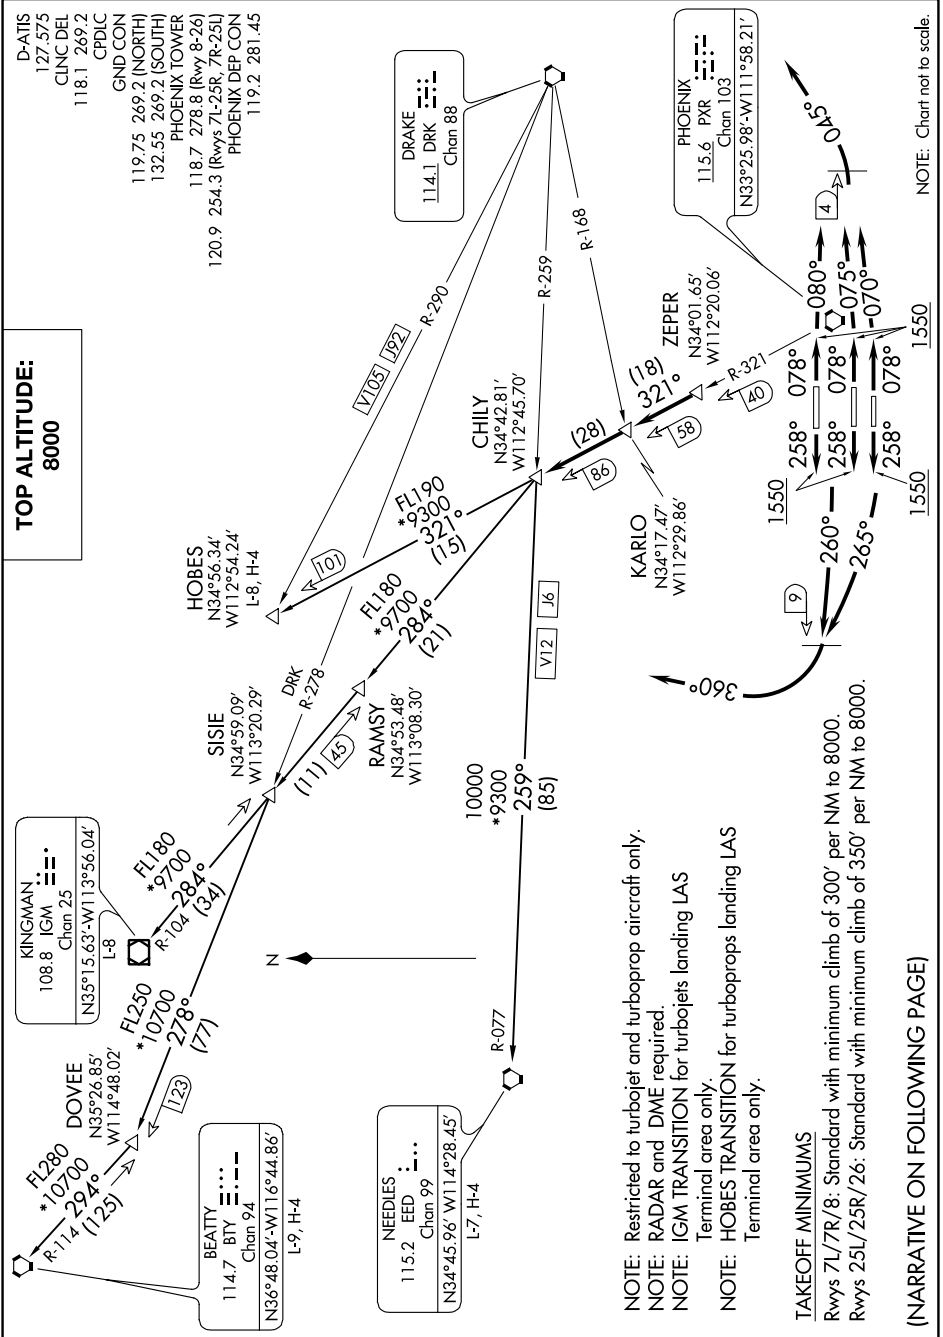

CHILY FOUR DEPARTURE

AL-322 (FAA)

PHOENIX SKY HARBOR INTL (PHX)
PHOENIX, ARIZONA

SW-4, 02 DEC 2021 to 30 DEC 2021

NOTE: Chart not to scale.

SW-4, 02 DEC 2021 to 30 DEC 2021