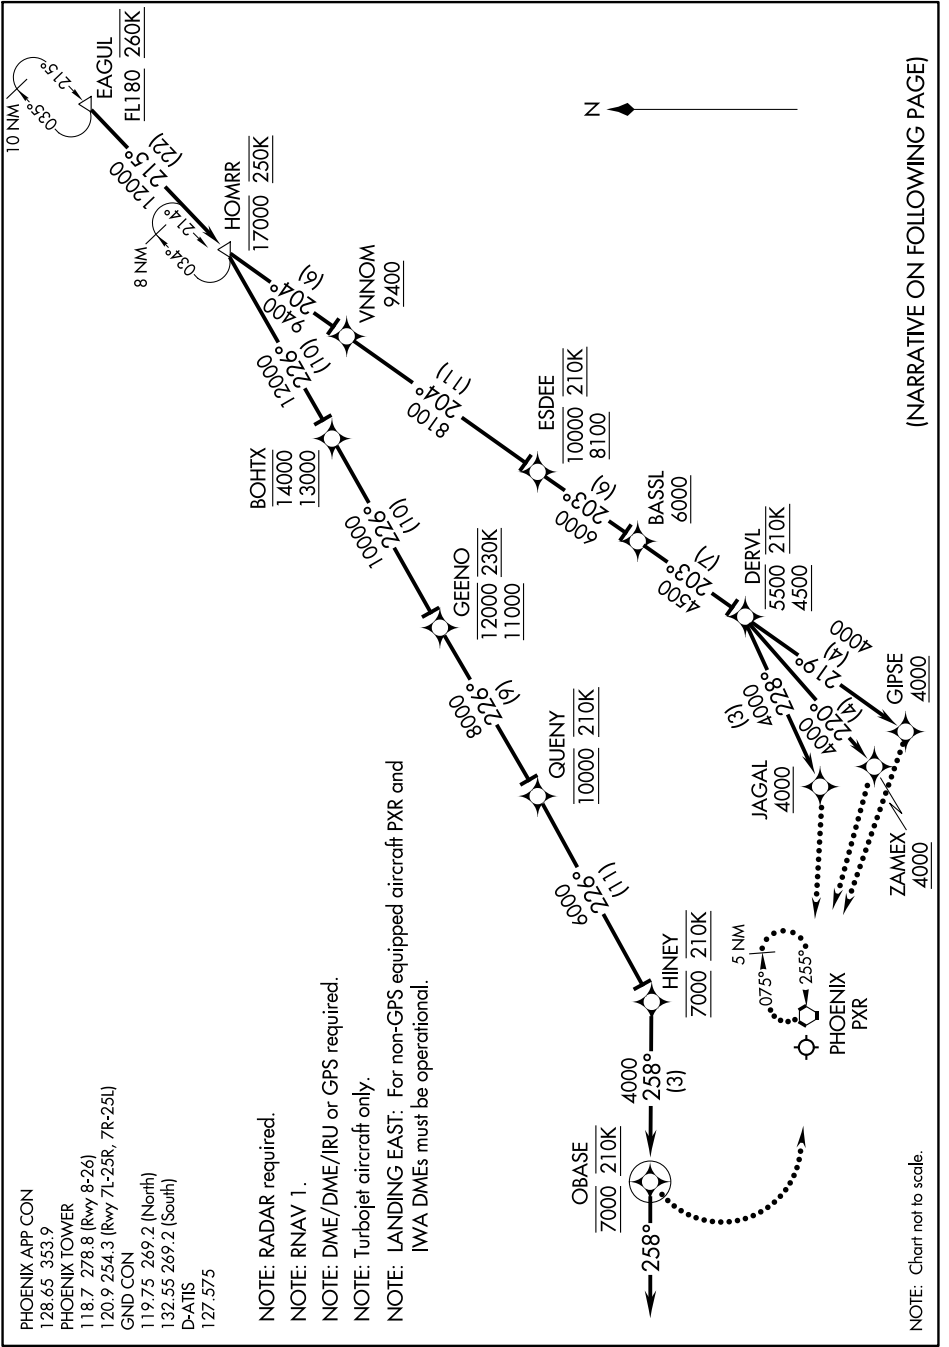

EAGUL SIX ARRIVAL (RNAV) Arrival Routes

SW-4, 02 DEC 2021 to 30 DEC 2021

(NARRATIVE ON FOLLOWING PAGE)

SW-4, 02 DEC 2021 to 30 DEC 2021

EAGUL SIX ARRIVAL (RNAV) Arrival Routes