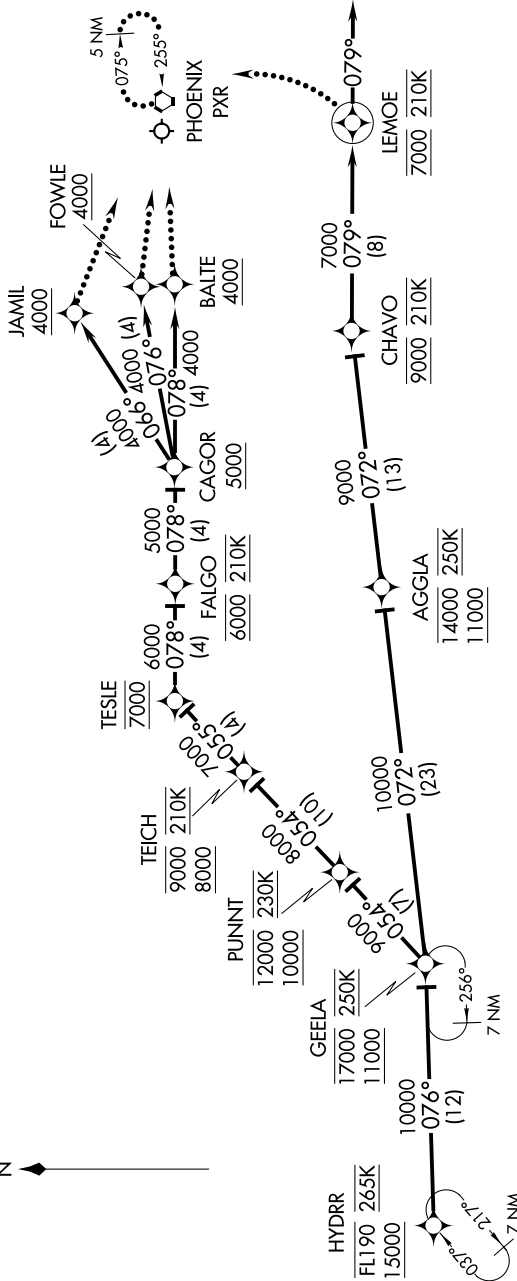

(HYDRR.HYDRR1) 17117

AL-322 (FAA)

PHOENIX SKY HARBOR INTL (PHX)

HYDRR ONE ARRIVAL (RNAV) Arrival Routes

PHOENIX, ARIZONA

PHOENIX APP CON
124.1 256.9
PHOENIX TOWER
118.7 278.8 (Rwy 8-26)
120.9 254.3 (Rwy 7R-25L, 7L-25R)
GND CON
119.75 269.2 (North)
132.55 269.2 (South)
D-ATIS
127.575

NOTE: RADAR required.
NOTE: RNAV 1.
NOTE: DME/DME/IRU or GPS required.
NOTE: For turbojet aircraft only.

NOTE: Chart not to scale.

(NARRATIVE ON FOLLOWING PAGE)

SW-4, 02 DEC 2021 to 30 DEC 2021

HYDRR ONE ARRIVAL (RNAV) Arrival Routes

PHOENIX, ARIZONA

PHOENIX SKY HARBOR INTL (PHX)

(HYDRR.HYDRR1) 18SEP14

SW-4, 02 DEC 2021 to 30 DEC 2021