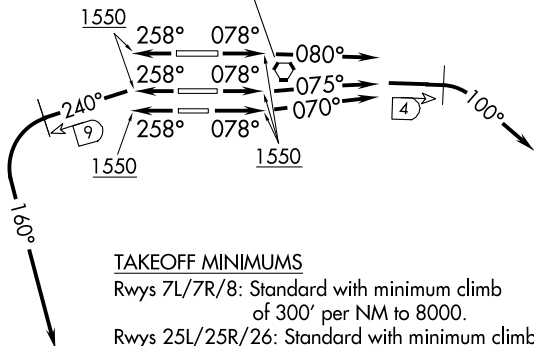

PHOENIX
115.6 PXR
Chan 103
N33°25.98'-W111°58.21'

**TOP ALTITUDE:
8000**

TAKEOFF MINIMUMS

Rwys 7L/7R/8: Standard with minimum climb of 300' per NM to 8000.

Rwys 25L/25R/26: Standard with minimum climb of 350' per NM to 8000.

STANFIELD
114.8 TFD
Chan 95

R-288

NOTE: Chart not to scale.

DEPARTURE ROUTE DESCRIPTION

TAKEOFF RUNWAY 8: Climb heading 078° to 1550, then climbing right turn heading 080°, at 4 DME east of PXR VORTAC, climbing right turn heading 100°. Thence. . .