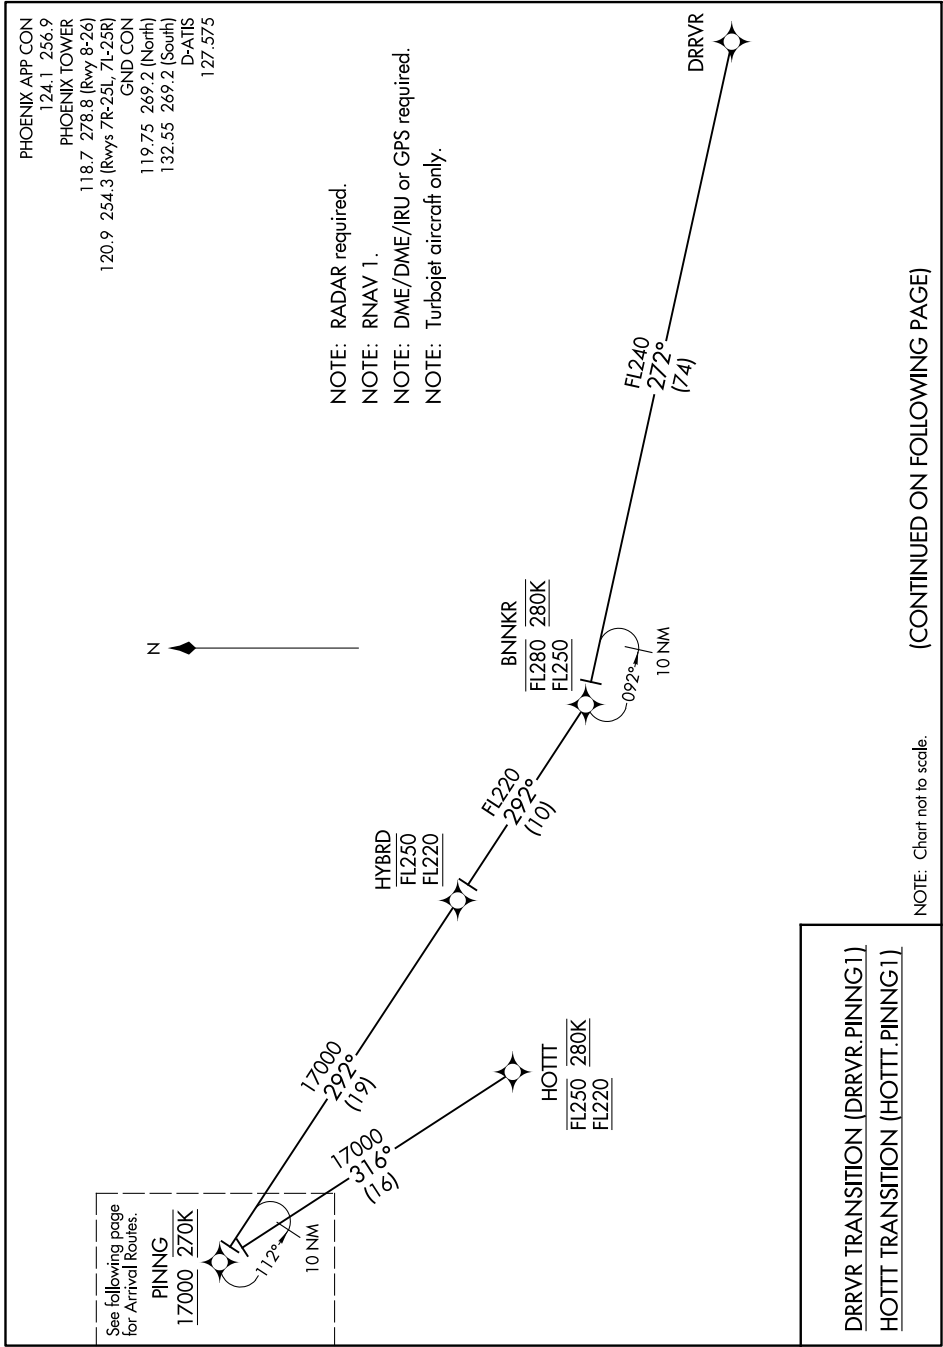

(PINNG.PINNG1) 17117

AL-322 (FAA)

PHOENIX SKY HARBOR INTL (PHX)
PHOENIX, ARIZONA

PINNG ONE ARRIVAL (RNAV) Transition Routes

SW-4, 02 DEC 2021 to 30 DEC 2021

PINNG ONE ARRIVAL (RNAV) Transition Routes

(PINNG.PINNG1) 18SEP14

PHOENIX, ARIZONA
PHOENIX SKY HARBOR INTL (PHX)

SW-4, 02 DEC 2021 to 30 DEC 2021