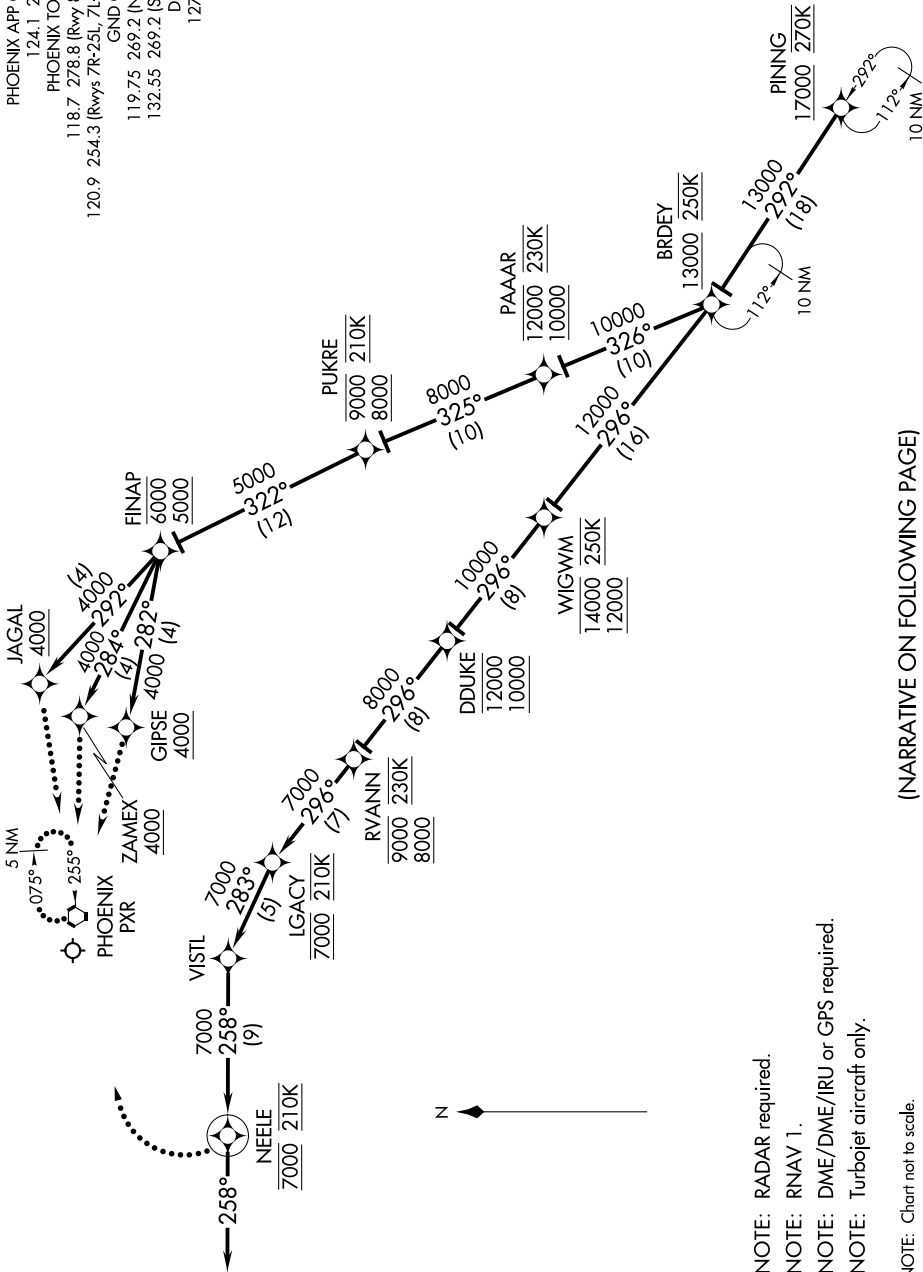

(PINNG.PINNG1) 17117

AL-322 (FAA)

PINNG ONE ARRIVAL (RNAV) Arrival Routes

PHOENIX SKY HARBOR INTL (PHX)

PHOENIX, ARIZONA

PHOENIX APP CON
124.1 256.9
PHOENIX TOWER
118.7 278.8 (Rwy 8-26)
120.9 254.3 (Rwys 7R-25L, 7L-25R)
GND CON
119.75 269.2 (North)
132.55 269.2 (South)
D-ATIS
127.575

(NARRATIVE ON FOLLOWING PAGE)

NOTE: RADAR required.

NOTE: RNAV 1.

NOTE: DME/DME/IRU or GPS required.

NOTE: Turbojet aircraft only.

NOTE: Chart not to scale.

SW-4, 02 DEC 2021 to 30 DEC 2021

SW-4, 02 DEC 2021 to 30 DEC 2021

PINNG ONE ARRIVAL (RNAV) Arrival Routes

(PINNG.PINNG1) 18SEP14

PHOENIX, ARIZONA

PHOENIX SKY HARBOR INTL (PHX)