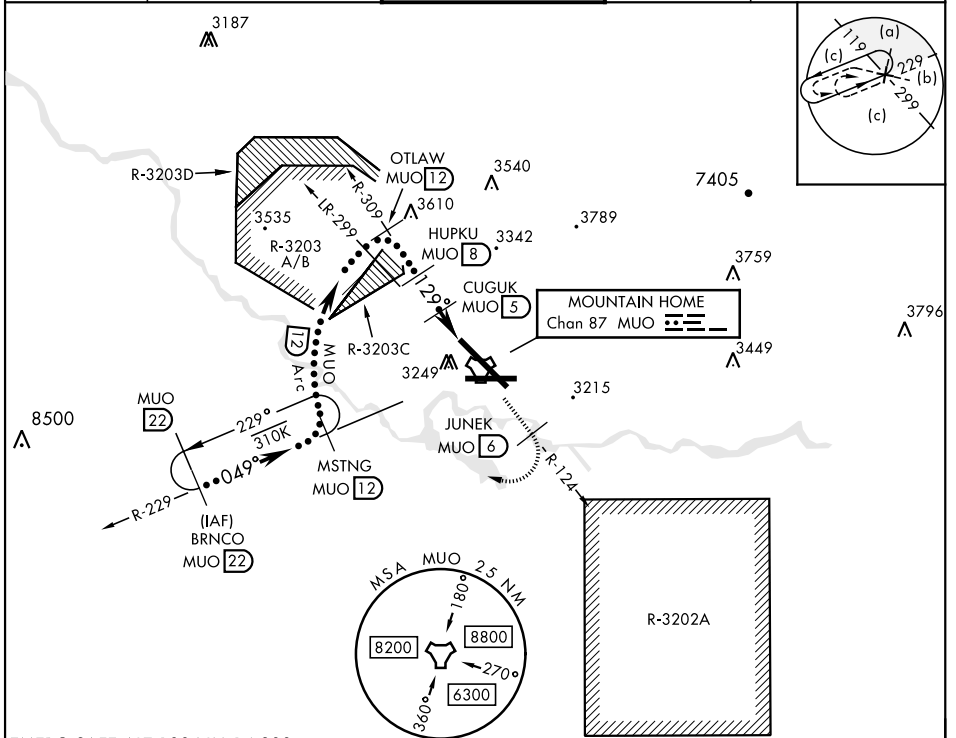

HI-TACAN Y RWY 12

TACAN MUO Chan 87	APCH CRS 129°	Rwy Idg 13,510 TDZE 2987 Arprt Elev 2996
--------------------------	----------------------	---

JAL-323 [USAF]

MOUNTAIN HOME AFB (KMUO)

<p>▼ * When ALS inop, increase CAT CDE vis to 1 3/8 miles. ** Circling NA NE of Rwy 12-30.</p>	<p>ALSF-1 A1</p>	<p>MISSED APPROACH: Climb to 10,000 via MUO R-124 to JUNEK/6 DME, turn right and intercept MUO R-229 to MSTNG/12 DME and hold. Continue climb in hold to 10,000.</p>
--	----------------------	--

EMERG SAFE ALT 100 NM 14,200

CATEGORY	C	D	E
S-12 *	3480/50	493 (500-1)	
CIRCLING **	3560-1 1/2 564 (600-1 1/2)	3560-2 564 (600-2)	3700-2 1/2 704 (800-2 1/2)

HI-TACAN Y RWY 12

NW-1, 02 DEC 2021 to 30 DEC 2021

NW-1, 02 DEC 2021 to 30 DEC 2021