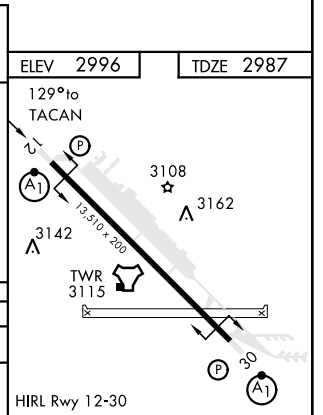

HI-TACAN Y RWY 12

TACAN MUO Chan 87	APCH CRS 129°	Rwy Idg 13,510 TDZE 2987 Arprt Elev 2996
--------------------------	----------------------	---

JAL-323 [USAF]

MOUNTAIN HOME AFB (KMUO)

<p>▼ * When ALS inop, increase CAT CDE vis to 1 3/8 miles. ** Circling NA NE of Rwy 12-30.</p>	<p>ALSF-1 A1</p>	<p>MISSED APPROACH: Climb to 10,000 via MUO R-124 to JUNEK/6 DME, turn right and intercept MUO R-229 to MSTNG/12 DME and hold. Continue climb in hold to 10,000.</p>
--	----------------------	--

EMERG SAFE ALT 100 NM 14,200

CATEGORY	C	D	E
S-12 *	3480/50	493 (500-1)	
CIRCLING **	3560-1 1/2 564 (600-1 1/2)	3560-2 564 (600-2)	3700-2 1/2 704 (800-2 1/2)

HI-TACAN Y RWY 12

NW-1, 02 DEC 2021 to 30 DEC 2021