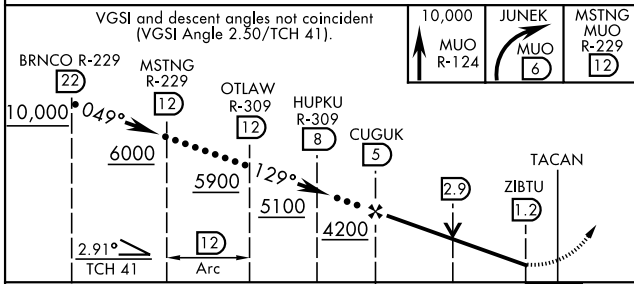

HI-TACAN Y RWY 12

TACAN MUO Chan 87	APCH CRS 129°	Rwy Idg 13,510 TDZE 2987 Arprt Elev 2996
--------------------------	----------------------	---

JAL-323 [USAF]

MOUNTAIN HOME AFB (KMUO)

<p>▼ * When ALS inop, increase CAT CDE vis to 1 3/8 miles. ** Circling NA NE of Rwy 12-30.</p>	<p>ALSF-1 A1</p>	<p>MISSED APPROACH: Climb to 10,000 via MUO R-124 to JUNEK/6 DME, turn right and intercept MUO R-229 to MSTNG/12 DME and hold. Continue climb in hold to 10,000.</p>
--	----------------------	--

EMERG SAFE ALT 100 NM 14,200

CATEGORY	C	D	E
S-12 *	3480/50	493 (500-1)	
CIRCLING **	3560-1 1/2 564 (600-1 1/2)	3560-2 564 (600-2)	3700-2 1/2 704 (800-2 1/2)

HI-TACAN Y RWY 12

NW-1, 02 DEC 2021 to 30 DEC 2021