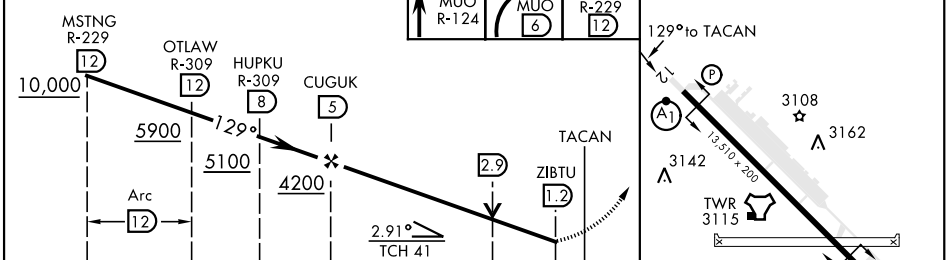

TACAN Z RWY 12

MOUNTAIN HOME AFB (KMUO)

TACAN MUO Chan 87	APCH CRS 129°	Rwy ldg 13,510 TDZE 2987 Arprt Elev 2996
--------------------------	----------------------	---

AL-323 [USAF]

▼ * When ALS inop, increase CAT AB RVR to 55 and vis to 1 mile, CAT CDE vis to 1½ miles. ** Circling NA NE of Rwy 12-30.	ALSF-1 (A1)	MISSED APPROACH: Climb to 10,000 via MUO R-124 to JUNEK/6 DME, turn right and intercept MUO R-229 to MSTNG/12 DME and hold. Continue climb in hold to 10,000.
---	-----------------------	---

EMERG SAFE ALT 100 NM 14,200

VGSI and descent angles not coincident (VGSI Angle 2.50/TCH 41).	10,000 MUO R-124	JUNEK MUO 6	MSTNG MUO R-229	ELEV 2996	TDZE 2987
--	---------------------	----------------	--------------------	-----------	-----------

Amdt 3 18JUN20

TACAN Z RWY 12

NW-1, 02 DEC 2021 to 30 DEC 2021

NW-1, 02 DEC 2021 to 30 DEC 2021