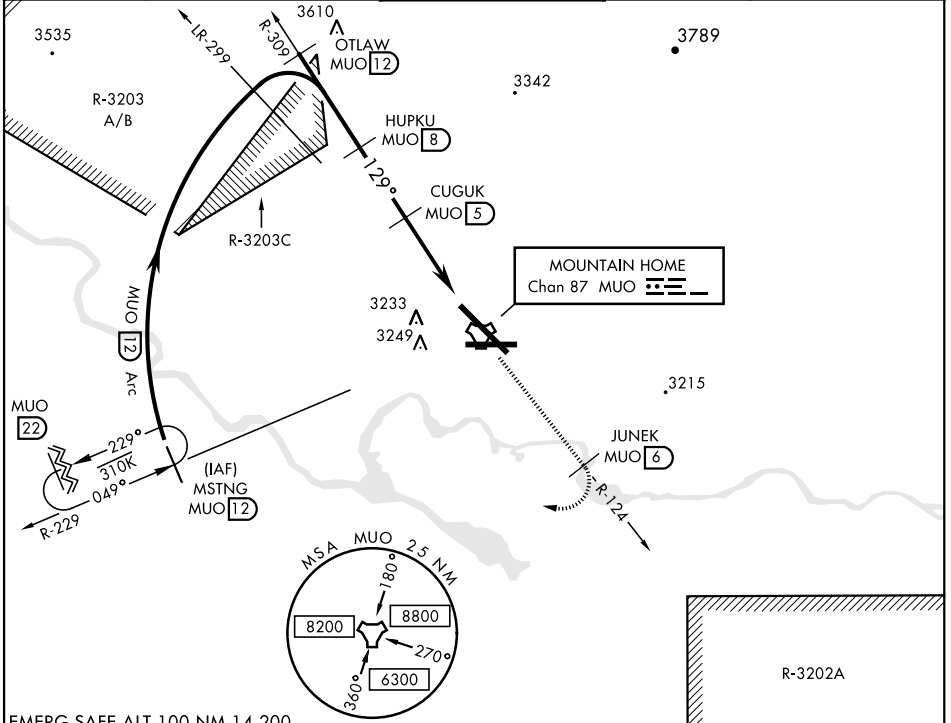

TACAN Z RWY 12

MOUNTAIN HOME AFB (KMUO)

TACAN MUO Chan 87	APCH CRS 129°	Rwy ldg 13,510 TDZE 2987 Arprt Elev 2996
--------------------------	----------------------	---

AL-323 [USAF]

▼ * When ALS inop, increase CAT AB RVR to 55 and vis to 1 mile, CAT CDE vis to 1½ miles. ** Circling NA NE of Rwy 12-30.	ALSF-1 (A1)	MISSED APPROACH: Climb to 10,000 via MUO R-124 to JUNEK/6 DME, turn right and intercept MUO R-229 to MSTNG/12 DME and hold. Continue climb in hold to 10,000.
---	-----------------------	---

EMERG SAFE ALT 100 NM 14,200

VGSI and descent angles not coincident (VGSI Angle 2.50/TCH 41).	10,000 MUO R-124	JUNEK MUO 6	MSTNG MUO R-229	ELEV 2996	TDZE 2987
--	---------------------	----------------	--------------------	-----------	-----------

Amdt 3 18JUN20

TACAN Z RWY 12

NW-1, 02 DEC 2021 to 30 DEC 2021

NW-1, 02 DEC 2021 to 30 DEC 2021