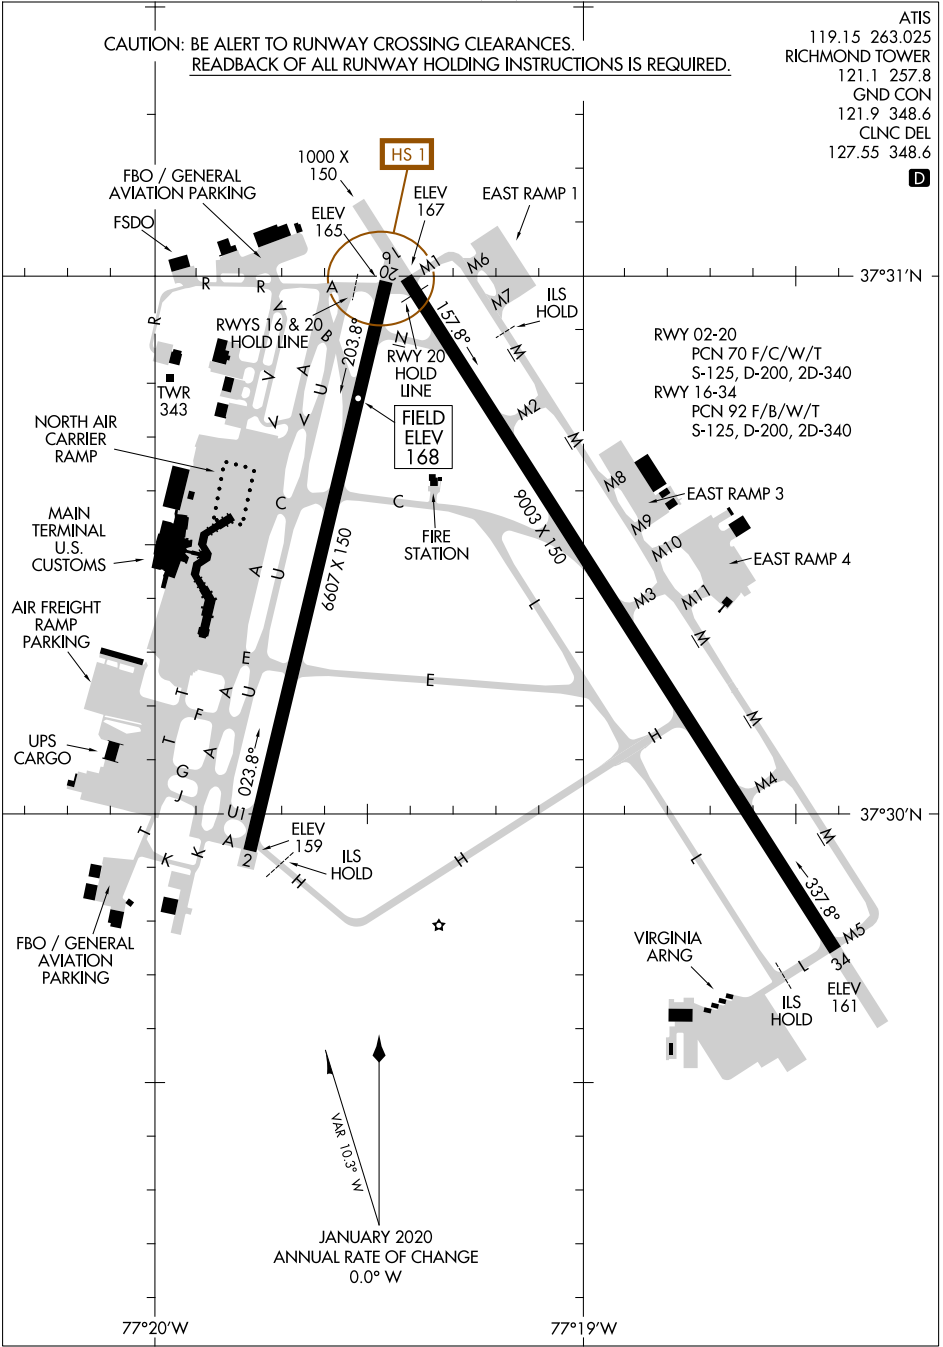

20086
AIRPORT DIAGRAM

AL-347 (FAA)

RICHMOND INTL (RIC)
 RICHMOND, VIRGINIA

**CAUTION: BE ALERT TO RUNWAY CROSSING CLEARANCES.
 READBACK OF ALL RUNWAY HOLDING INSTRUCTIONS IS REQUIRED.**

ATIS
 119.15 263.025
 RICHMOND TOWER
 121.1 257.8
 GND CON
 121.9 348.6
 CLNC DEL
 127.55 348.6

NE-3, 02 DEC 2021 to 30 DEC 2021

NE-3, 02 DEC 2021 to 30 DEC 2021

AIRPORT DIAGRAM
 20086

RICHMOND, VIRGINIA
RICHMOND INTL (RIC)