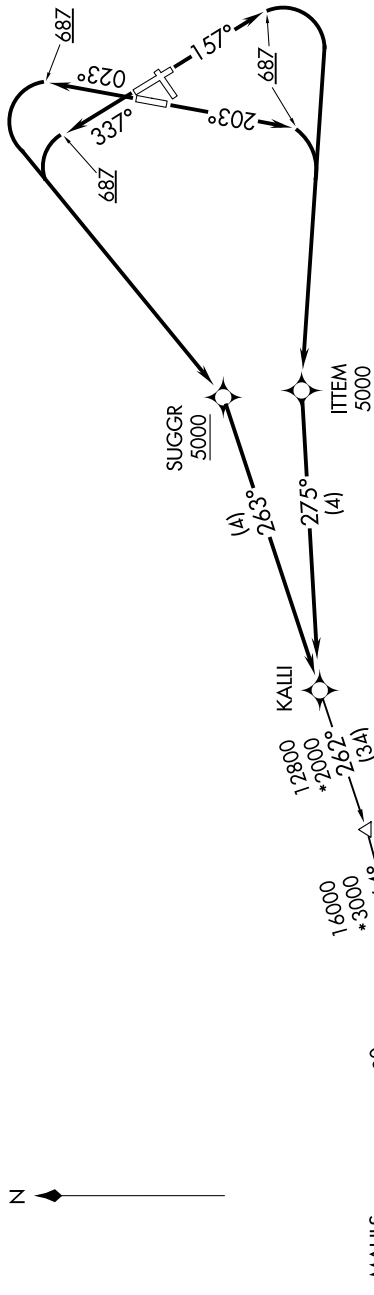

KALLI SEVEN DEPARTURE (RNAV)

TOP ALTITUDE:
5000

TAKEOFF MINIMUMS

Rwys 2, 16, 20, 34: Standard with minimum climb of 500' per NM to 687.

ATIS 119.15 263.025
CLNC DEL 127.55 348.6
GND CON 121.9 348.6
RICHMOND TOWER 121.1 257.8
POTOMAC DEP CON 126.75 307.2