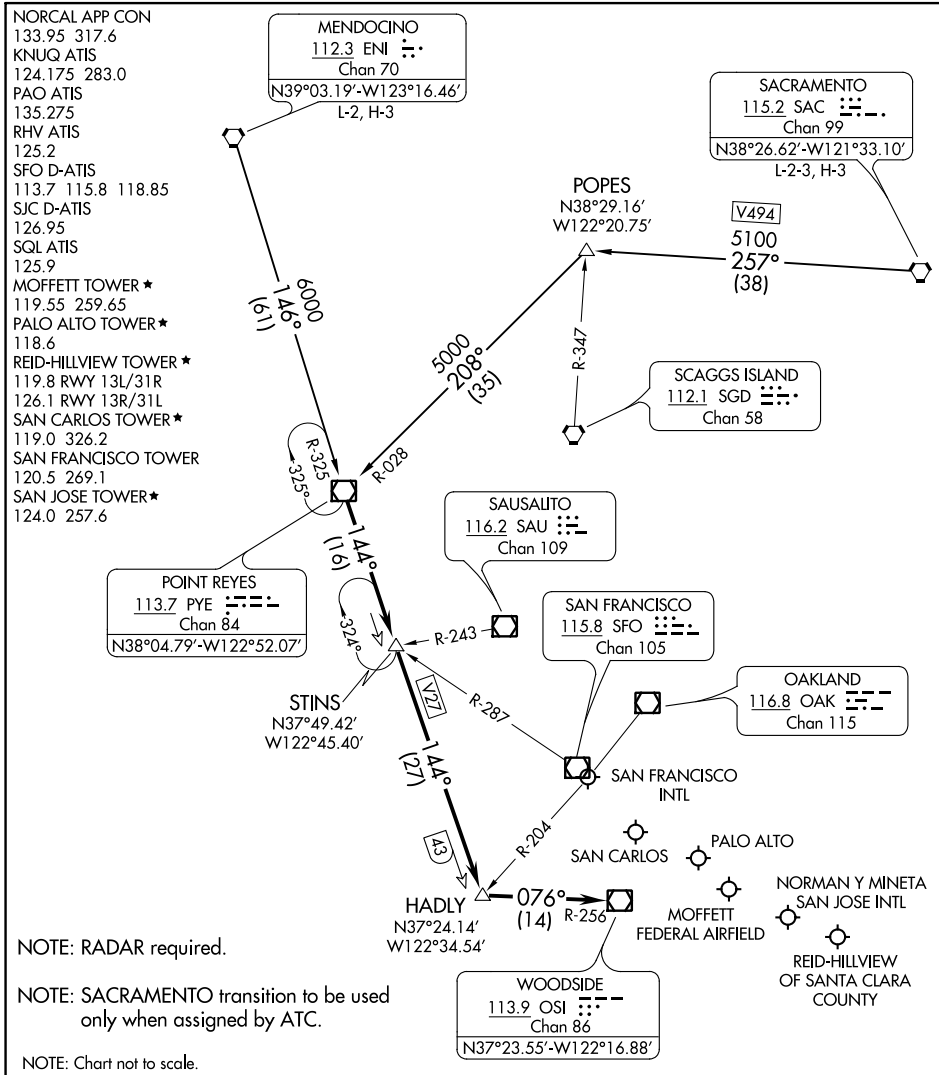

(PYE.PYE3) 21224

POINT REYES THREE ARRIVAL

AL-375 (FAA)

SAN FRANCISCO, CALIFORNIA

SW-2, 02 DEC 2021 to 30 DEC 2021

SW-2, 02 DEC 2021 to 30 DEC 2021

ARRIVAL ROUTE DESCRIPTION

MENDOCINO TRANSITION (ENI.PYE3): From over ENI VORTAC on ENI R-146 and PYE R-325 to PYE VOR/DME. Thence. . .

SACRAMENTO TRANSITION (SAC.PYE3): From over SAC VORTAC on SAC R-257 and PYE R-028 to PYE VOR/DME. Thence. . .

. . . From over PYE VOR/DME on PYE R-144 to HADLY, then on OSI R-256 to OSI VOR/DME. Expect RADAR vectors to final approach course.

POINT REYES THREE ARRIVAL

(PYE.PYE3) 22JUN17

SAN FRANCISCO, CALIFORNIA