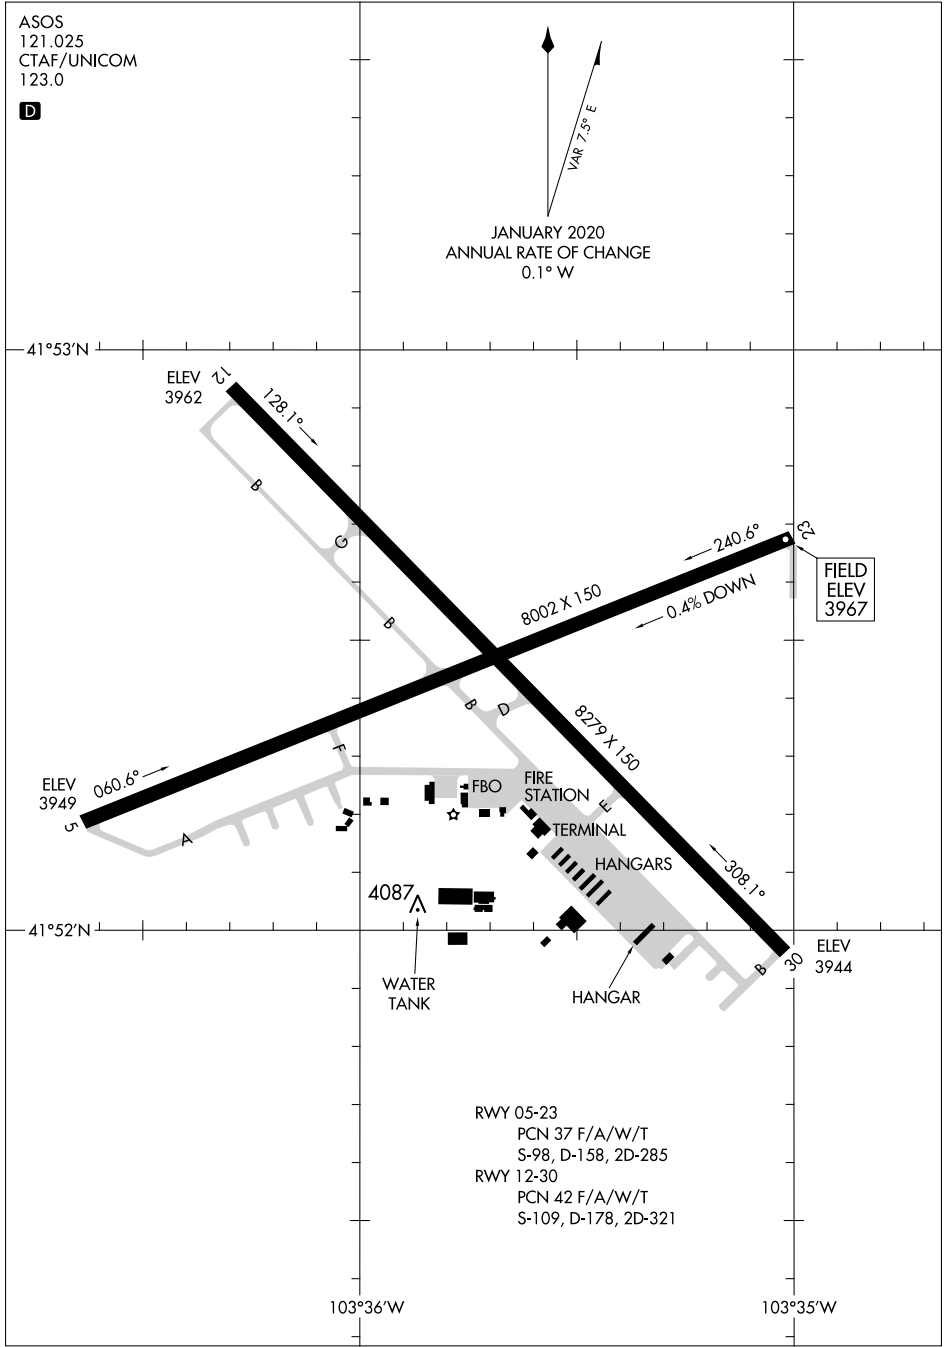

21112

AIRPORT DIAGRAM

WESTERN NEBRASKA RGNL/WILLIAM B HEILIG FLD (BFF)
AL-383 (FAA) SCOTTSBLUFF, NEBRASKA

ASOS
121.025
CTAF/UNICOM
123.0

D

NC-2, 02 DEC 2021 to 30 DEC 2021

NC-2, 02 DEC 2021 to 30 DEC 2021

AIRPORT DIAGRAM