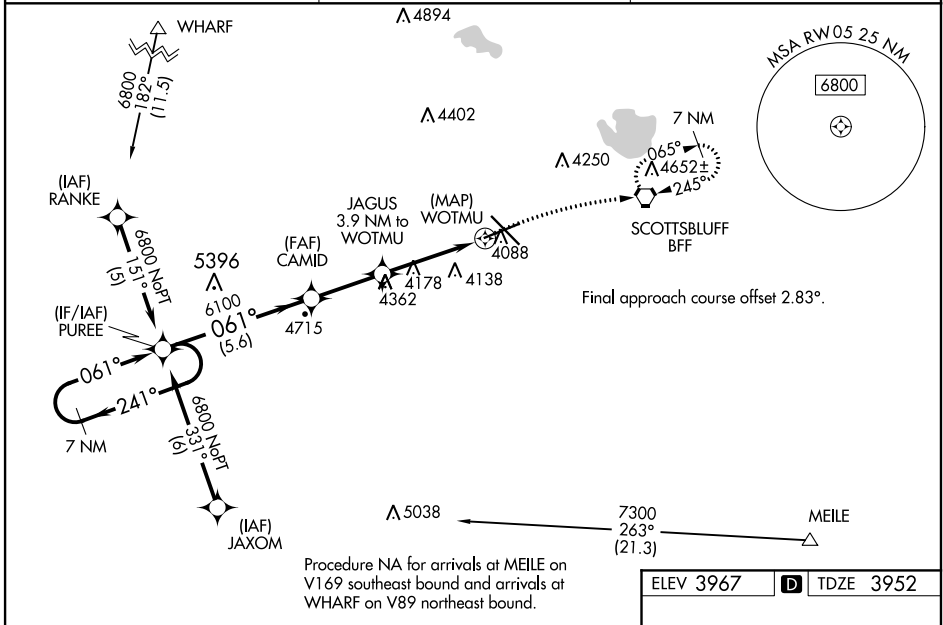

WAAS CH 93506 W05A	APP CRS 061°	Rwy Idg 8002 TDZE 3952 Apt Elev 3967
--	------------------------	---

RNAV (GPS) RWY 5

WESTERN NEBRASKA RGNL/WILLIAM B HEILIG FLD (BFF)

RNP APCH.	MISSED APPROACH: Climb to 4400 then climbing right turn to 6900 direct BFF VORTAC and hold, continue climb-in-hold to 6900.
-----------	--

ASOS 121.025	DENVER CENTER 127.95 338.2	UNICOM 123.0 (CTAF) 0
------------------------	--------------------------------------	---------------------------------

CATEGORY	A	B	C	D
LPV DA		4202-1	250 (300-1)	
LNAV/VNAV DA		4418-1½	466 (500-1½)	
LNAV MDA	4480-1	528 (600-1)	4480-1½	528 (600-1½)
CIRCLING	4500-1	533 (600-1)	4560-1½ 593 (600-1½)	4720-2½ 753 (800-2½)

NC-2, 02 DEC 2021 to 30 DEC 2021

NC-2, 02 DEC 2021 to 30 DEC 2021