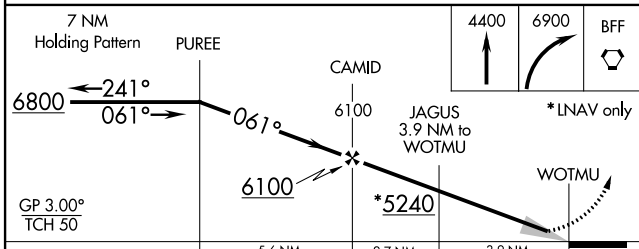

WAAS CH 93506 W05A	APP CRS 061°	Rwy Idg 8002 TDZE 3952 Apt Elev 3967
--	------------------------	---

RNAV (GPS) RWY 5

WESTERN NEBRASKA RGNL/WILLIAM B HEILIG FLD (BFF)

RNP APCH.	MISSED APPROACH: Climb to 4400 then climbing right turn to 6900 direct BFF VORTAC and hold, continue climb-in-hold to 6900.
-----------	--

ASOS 121.025	DENVER CENTER 127.95 338.2	UNICOM 123.0 (CTAF) 0
------------------------	--------------------------------------	---------------------------------

CATEGORY	A	B	C	D
LPV DA		4202-1	250 (300-1)	
LNAV/VNAV DA		4418-1½	466 (500-1½)	
LNAV MDA	4480-1	528 (600-1)	4480-1½	528 (600-1½)
CIRCLING	4500-1	533 (600-1)	4560-1½ 593 (600-1½)	4720-2½ 753 (800-2½)