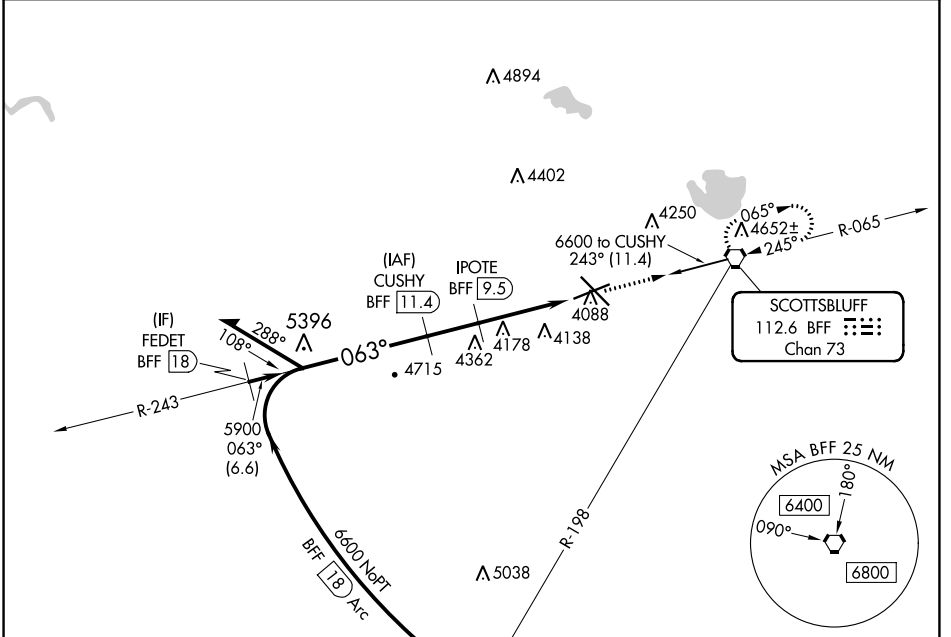

VORTAC BFF 112.6 Chan 73	APP CRS 063°	Rwy Idg TDZE Apt Elev	8002 3952 3967
--	------------------------	-----------------------------	---

VOR/DME RWY 5
WESTERN NEBRASKA RGNL/WILLIAM B HEILIG FLD (BFF)

⚠ When local altimeter setting not received, use Alliance altimeter setting: increase all MDAs 100 feet and visibility Cats C and D ½ SM.

MISSED APPROACH: Climb to 6600 direct BFF VORTAC and hold, continue climb-in-hold to 6600.

ASOS 121.025	DENVER CENTER 127.95 338.2	UNICOM 123.0 (CTAF)
------------------------	--------------------------------------	-------------------------------

NC-2, 02 DEC 2021 to 30 DEC 2021

NC-2, 02 DEC 2021 to 30 DEC 2021

ELEV 3967	D TDZE 3952
-----------	--------------------

CATEGORY	A	B	C	D
S-5	4480-1 528 (600-1)	4480-1½ 528 (600-1½)	4480-1¾ 528 (600-1¾)	4480-2 528 (600-2)
C CIRCLING	4500-1 533 (600-1)	4560-1½ 593 (600-1½)	4740-2½ 773 (800-2½)	

HIRL Rwy 12-30 **⓪**
MIRL Rwy 5-23 **⓪**