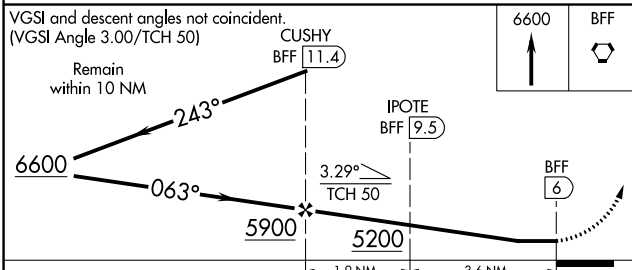

MISSED APPROACH: Climb to 6600 direct BFF VORTAC and hold, continue climb-in-hold to 6600.

ASOS 121.025	DENVER CENTER 127.95 338.2	UNICOM 123.0 (CTAF)
------------------------	--------------------------------------	-------------------------------

NC-2, 02 DEC 2021 to 30 DEC 2021

NC-2, 02 DEC 2021 to 30 DEC 2021

ELEV 3967	D TDZE 3952
-----------	--------------------

CATEGORY	A	B	C	D
S-5	4480-1 528 (600-1)	4480-1½ 528 (600-1½)	4480-1¾ 528 (600-1¾)	4480-2 528 (600-2)
C CIRCLING	4500-1 533 (600-1)	4560-1½ 593 (600-1½)	4740-2½ 773 (800-2½)	