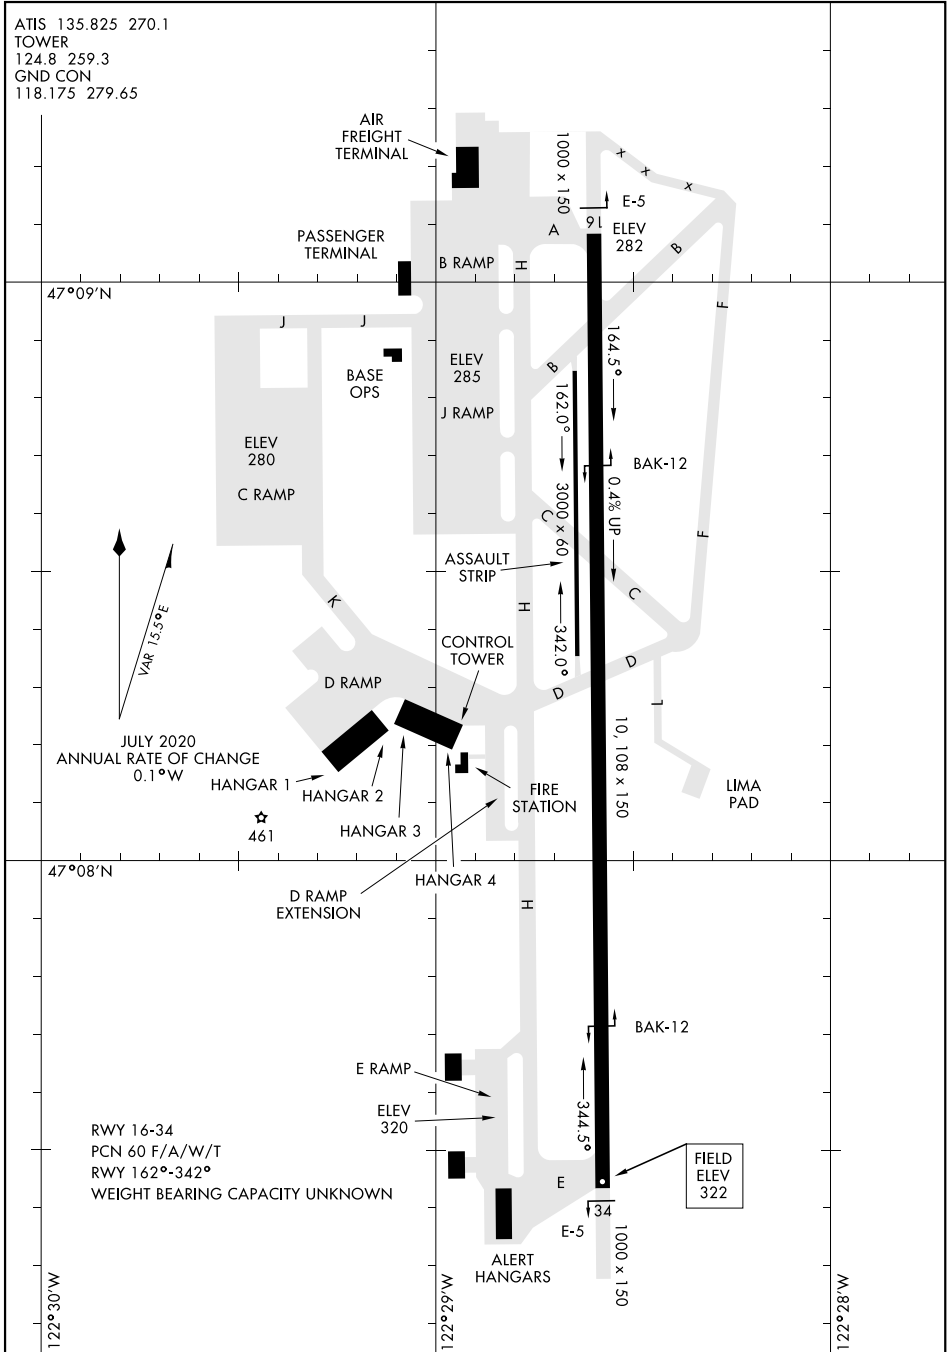

AIRPORT DIAGRAM

AL-414 [USAF]

ATIS 135.825 270.1
 TOWER
 124.8 259.3
 GND CON
 118.175 279.65

NW-1, 02 DEC 2021 to 30 DEC 2021

NW-1, 02 DEC 2021 to 30 DEC 2021

AIRPORT DIAGRAM