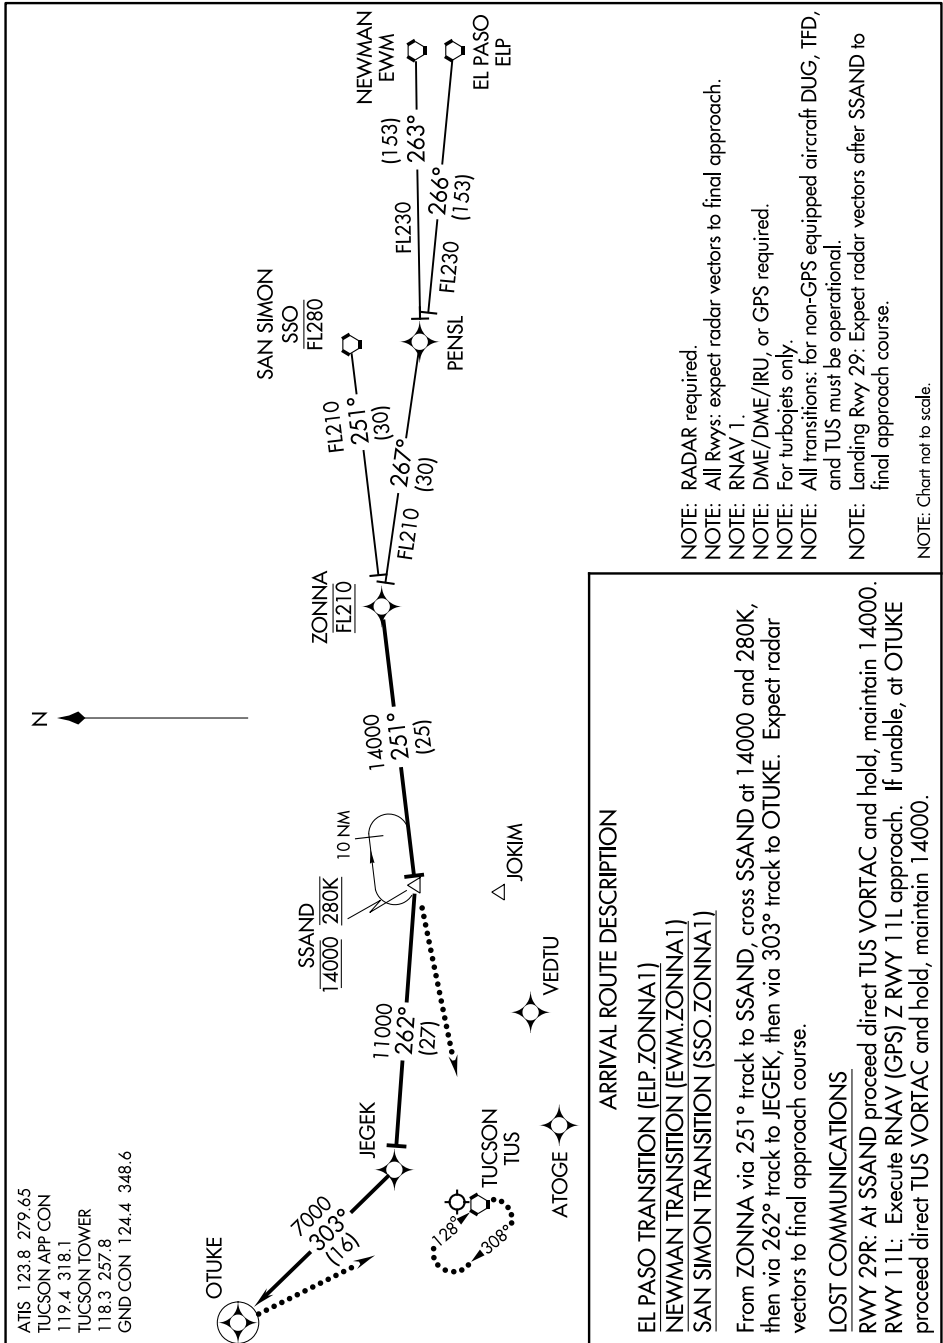

ZONNA ONE ARRIVAL (RNAV)

AL-430 (FAA)

TUCSON INTL (TUS)
TUCSON, ARIZONA

SW-4, 02 DEC 2021 to 30 DEC 2021

ZONNA ONE ARRIVAL (RNAV)

TUCSON, ARIZONA
TUCSON INTL (TUS)

SW-4, 02 DEC 2021 to 30 DEC 2021