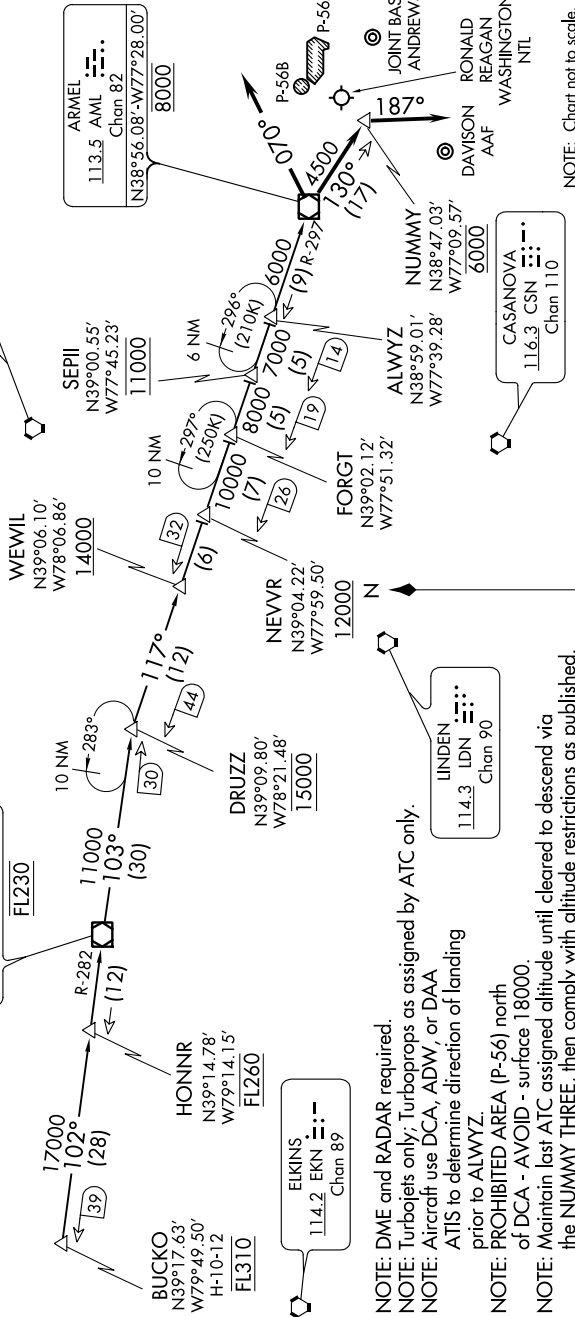

NUMMY THREE ARRIVAL

WASHINGTON, DC

NE-3, 02 DEC 2021 to 30 DEC 2021

ARRIVAL ROUTE DESCRIPTION

BUCKO TRANSITION (BUCKO.NUMMY3): From over BUCKO on ESL R-282 to ESL VOR/DME, then on ESL R-103 to DRUZZ, then on AML R-297 to AML VOR/DME.

Landing DCA Rwy 1, 4, 33, ADW Rwys 1L, 1R, and DAA: From over AML VOR/DME on AML VOR/DME R-130 to cross NUMMY at 6000, then on heading 187°, expect radar vectors to final approach course.

Landing DCA Rwys 15, 19, 22 and ADW Rwys 19L, 19R: Depart AML VOR/DME on heading 070°, expect radar vectors to final approach course.

POTOMAC APP CON
118.675 323.175
DCA D-ATIS 132.65
KADW D-ATIS
133.675 251.05
*KDA A ATIS
128.175

MORGANTOWN
111.6 MGW
Chan 53

KESSEL
110.8 ESL
Chan 45
N39°13.53'-W78°59.37'
FL230

MARTINSBURG
112.1 MRB
Chan 58

NOTE: Chart not to scale.

NUMMY THREE ARRIVAL

WASHINGTON, DC

NE-3, 02 DEC 2021 to 30 DEC 2021