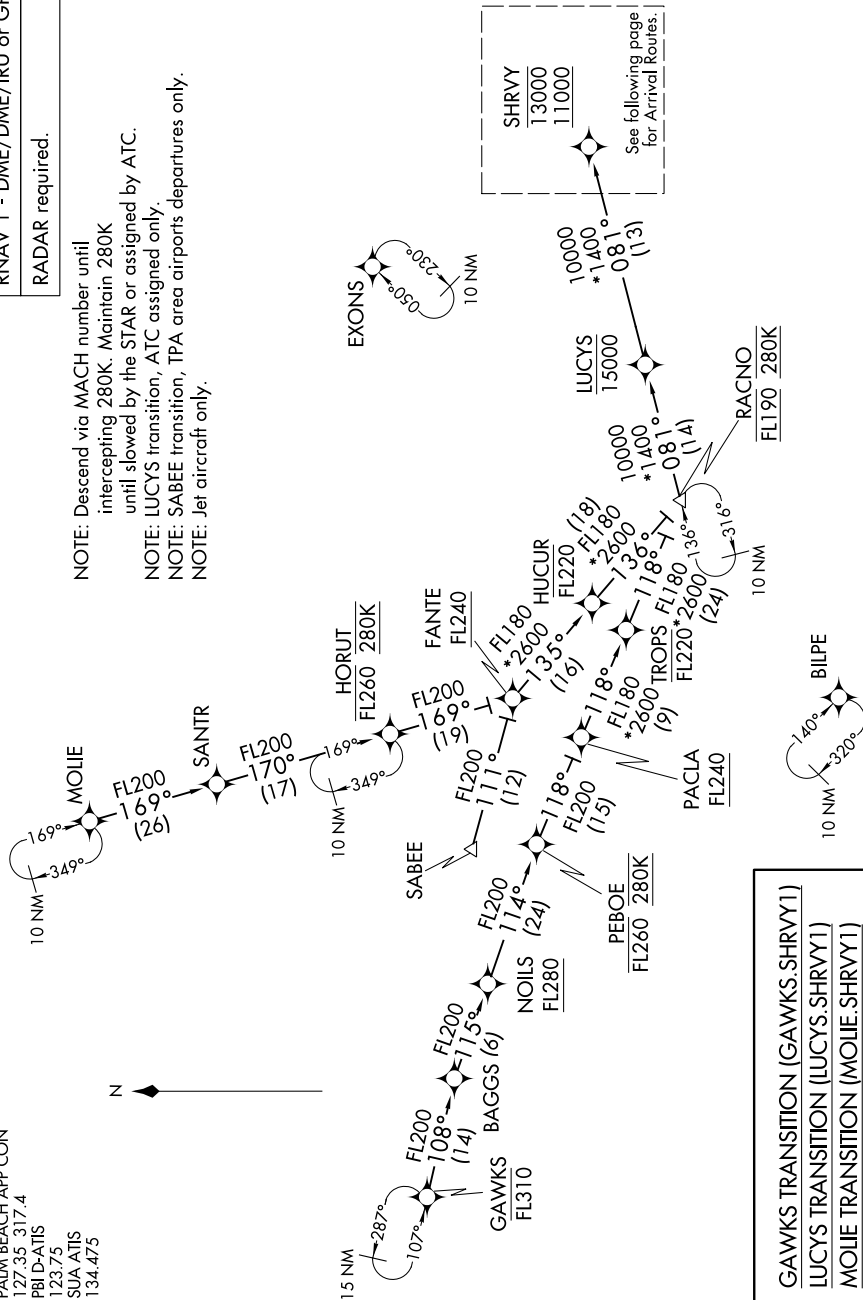

SE-3, 02 DEC 2021 to 30 DEC 2021

PALM BEACH APP CON
127.35 317.4
PBI D-ATIS
123.75
SUA ATIS
134.475

RNAV 1 - DME/DME/IRU or GPS.
RADAR required.

NOTE: Descend via MACH number until intercepting 280K. Maintain 280K until slowed by the STAR or assigned by ATC.
NOTE: LUCYS transition, ATC assigned only.
NOTE: SABEE transition, TPA area airports departures only.
NOTE: Jet aircraft only.

GAWKS TRANSITION (GAWKS.SHRVY1)
LUCYS TRANSITION (LUCYS.SHRVY1)
MOJIE TRANSITION (MOJIE.SHRVY1)
SABEE TRANSITION (SABEE.SHRVY1)

(CONTINUED ON FOLLOWING PAGE)

NOTE: Chart not to scale.

SE-3, 02 DEC 2021 to 30 DEC 2021