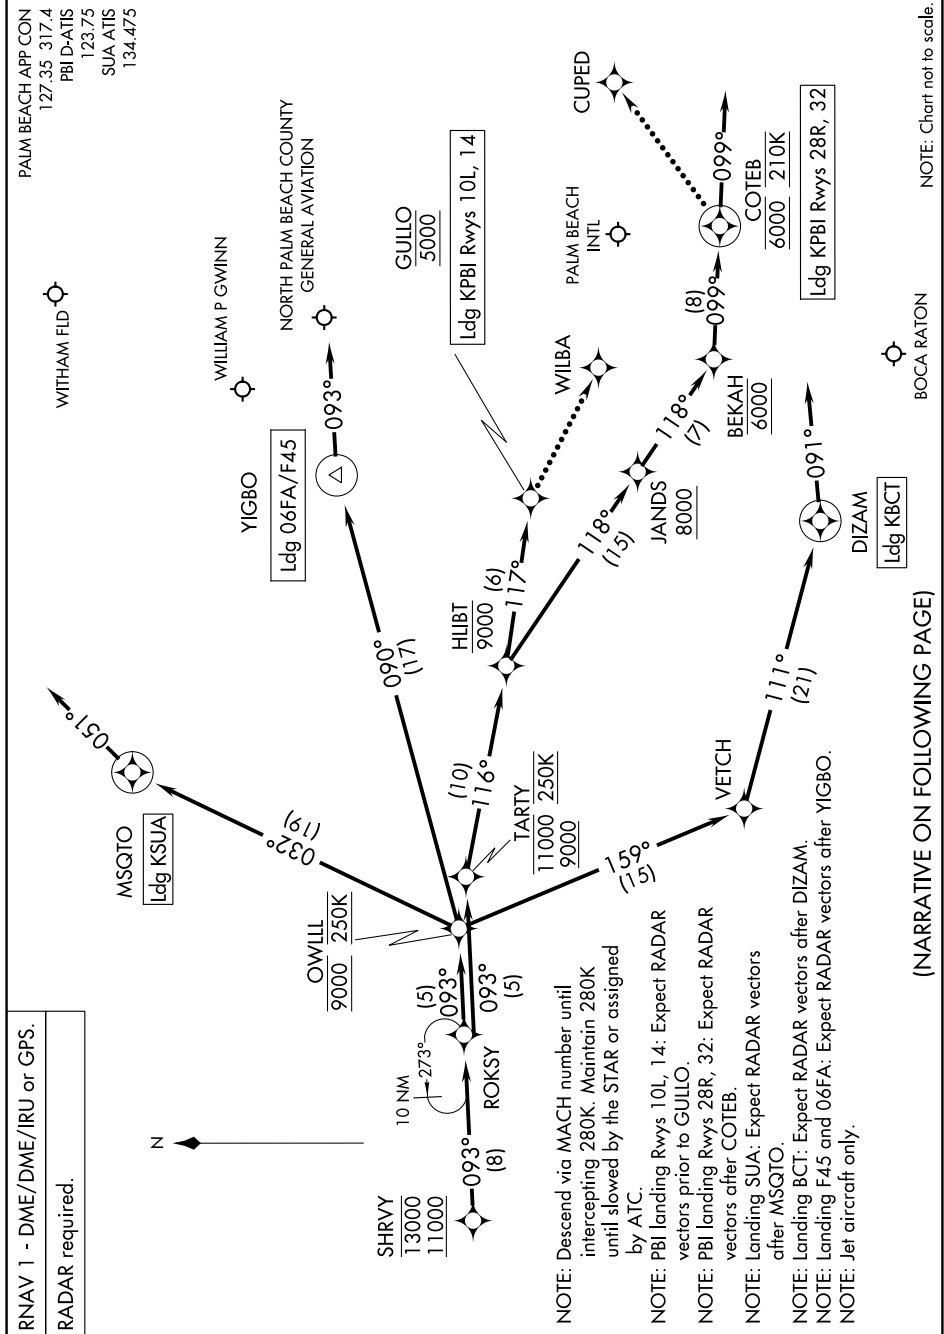

SHRVY ONE ARRIVAL (RNAV)

Arrival Routes

WEST PALM BEACH, FLORIDA

SE-3, 02 DEC 2021 to 30 DEC 2021

RNAV 1 - DME/DME/IRU or GPS. RADAR required.

PALM BEACH APP CON
127.35 317.4
PBI D-ATIS
123.75
SUA ATIS
134.475

NOTE: Descend via MACH number until intercepting 280K. Maintain 280K until slowed by the STAR or assigned by ATC.

NOTE: PBI Landing Rwy 10L, 14: Expect RADAR vectors prior to GUILLO.

NOTE: PBI Landing Rwy 28R, 32: Expect RADAR vectors after COTEB.

NOTE: Landing SUA: Expect RADAR vectors after MSGQTO.

NOTE: Landing BCT: Expect RADAR vectors after DIZAM.

NOTE: Landing F45 and 06FA: Expect RADAR vectors after YIGBO.

NOTE: Jet aircraft only.

(NARRATIVE ON FOLLOWING PAGE)

NOTE: Chart not to scale.

BOCCA RATON

Ldg KBCT

SE-3, 02 DEC 2021 to 30 DEC 2021

SHRVY ONE ARRIVAL (RNAV)

Arrival Routes

WEST PALM BEACH, FLORIDA