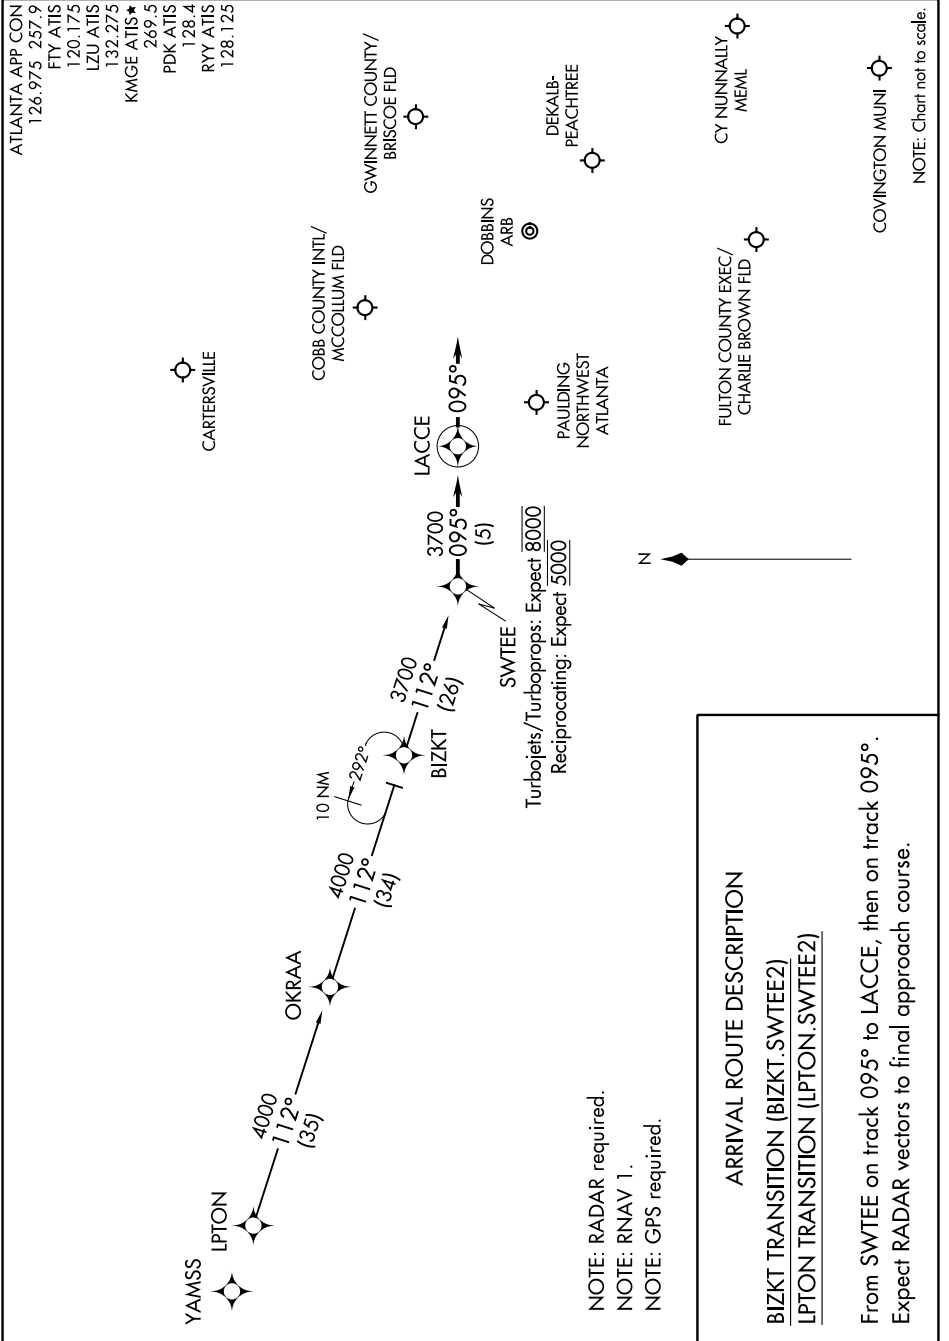

SWTEE TWO ARRIVAL (RNAV)

ATLANTA, GEORGIA

SE-4, 02 DEC 2021 to 30 DEC 2021

SE-4, 02 DEC 2021 to 30 DEC 2021

SWTEE TWO ARRIVAL (RNAV)

ATLANTA, GEORGIA