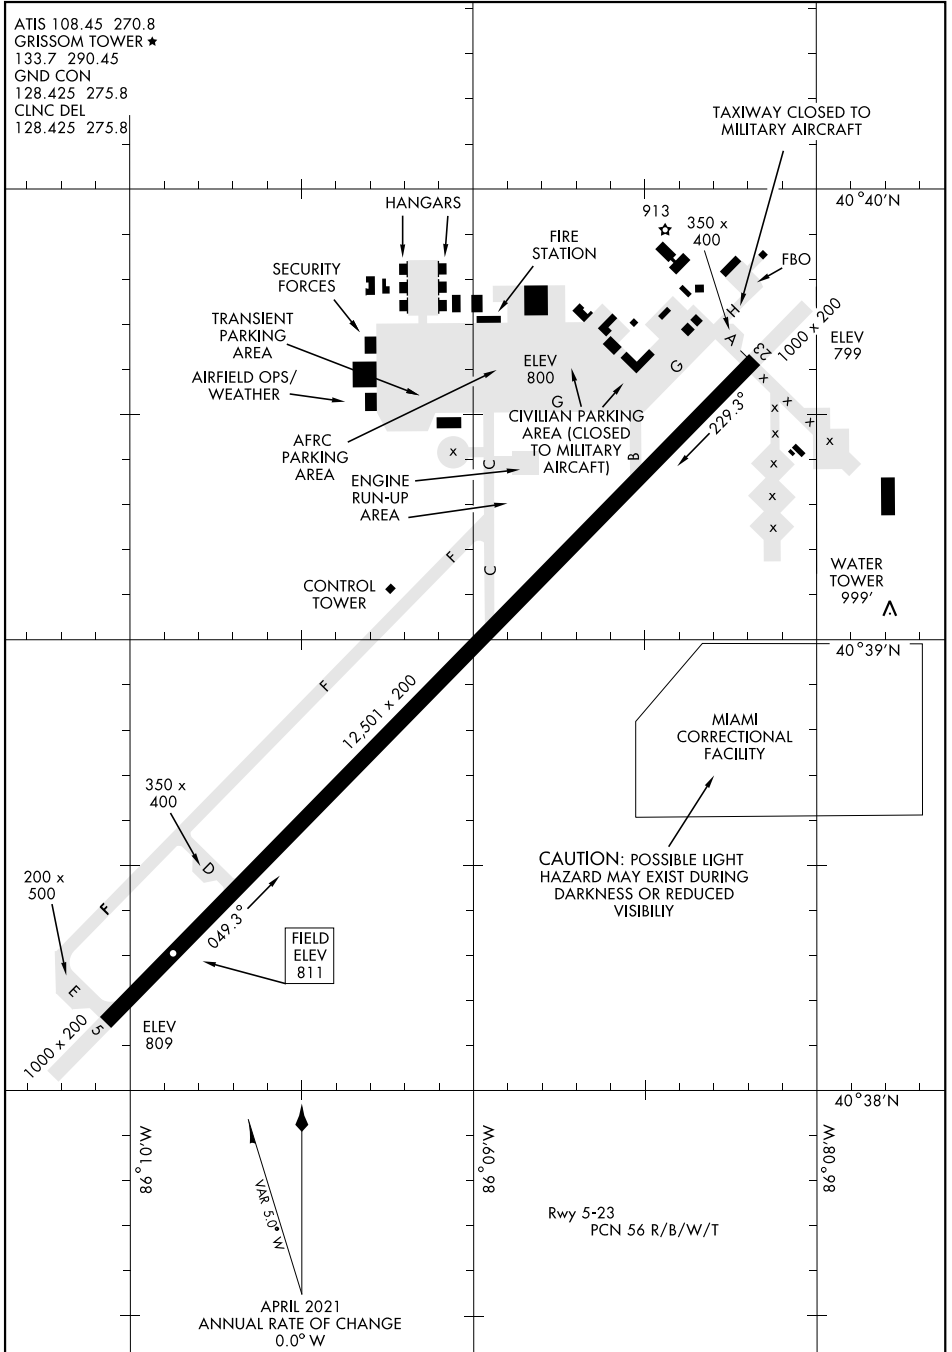

AIRPORT DIAGRAM

ATIS 108.45 270.8
 GRISSOM TOWER ★
 133.7 290.45
 GND CON
 128.425 275.8
 CLNC DEL
 128.425 275.8

EC-2, 02 DEC 2021 to 30 DEC 2021

EC-2, 02 DEC 2021 to 30 DEC 2021

AIRPORT DIAGRAM