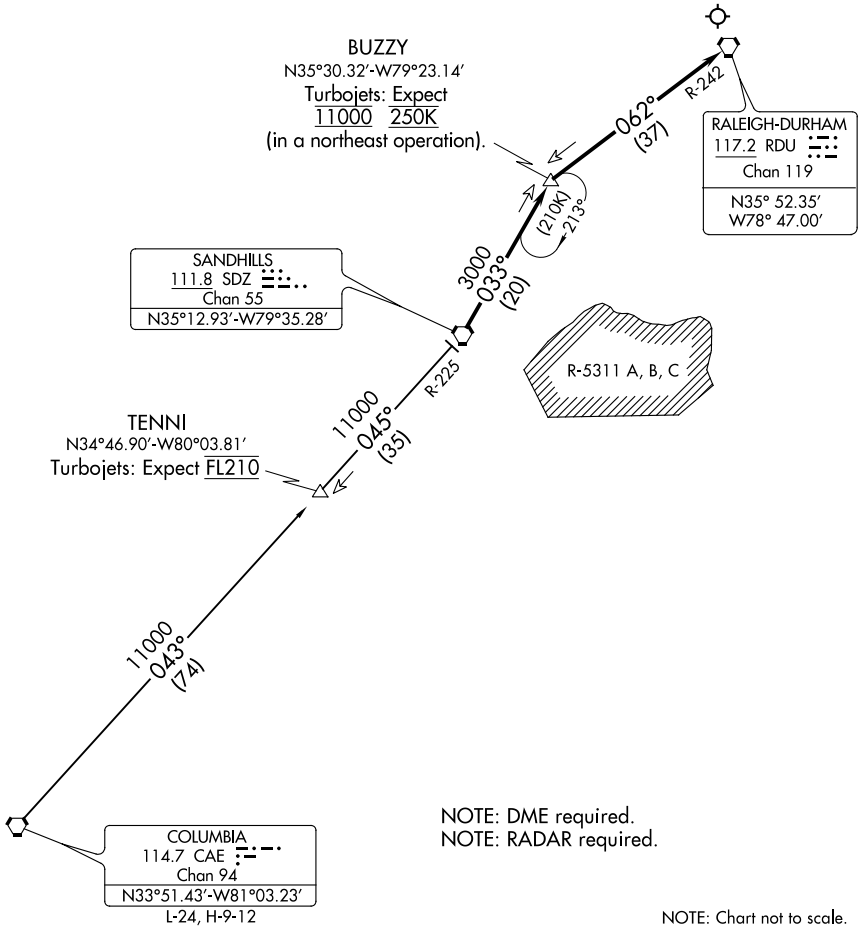

BUZZY ONE ARRIVAL

RALEIGH APP CON
127.675 307.9
D-ATIS
123.8

SE-2, 02 DEC 2021 to 30 DEC 2021

SE-2, 02 DEC 2021 to 30 DEC 2021

ARRIVAL ROUTE DESCRIPTION

COLUMBIA TRANSITION (CAE.BUZZY1): From over CAE VORTAC on CAE R-043 and SDZ R-225 to SDZ VORTAC, then on SDZ R-033 to BUZZY.

... Thence on RALEIGH/DURHAM VORTAC R-242 to RDU. Expect RADAR vectors to final approach course after BUZZY.