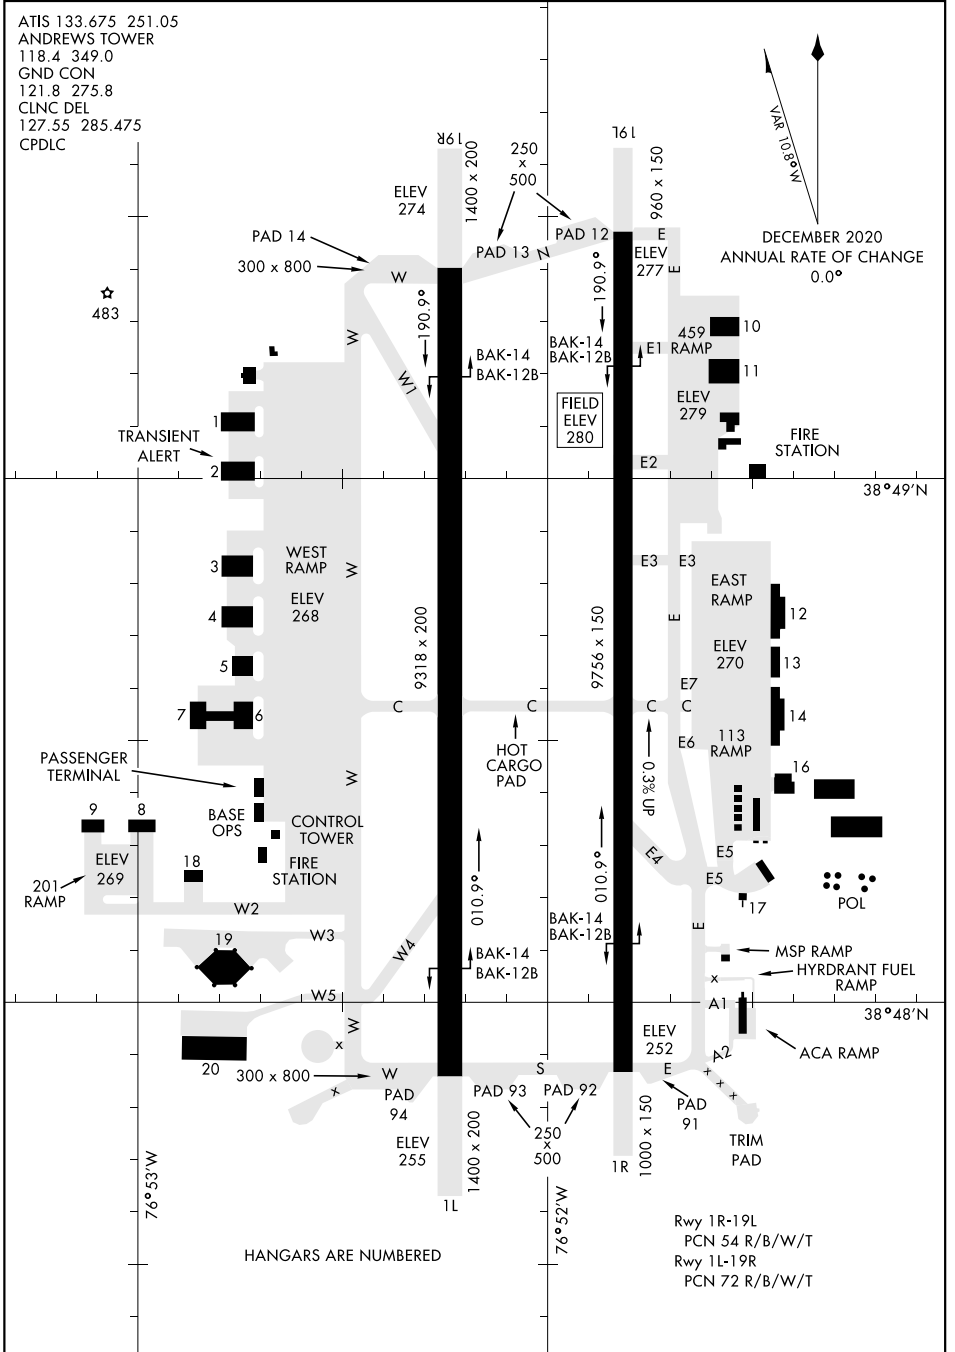

# AIRPORT DIAGRAM

ATIS 133.675 251.05  
 ANDREWS TOWER  
 118.4 349.0  
 GND CON  
 121.8 275.8  
 CLNC DEL  
 127.55 285.475  
 CPDLC

AFD-561 [USAF]

NE-3, 02 DEC 2021 to 30 DEC 2021

NE-3, 02 DEC 2021 to 30 DEC 2021

# AIRPORT DIAGRAM