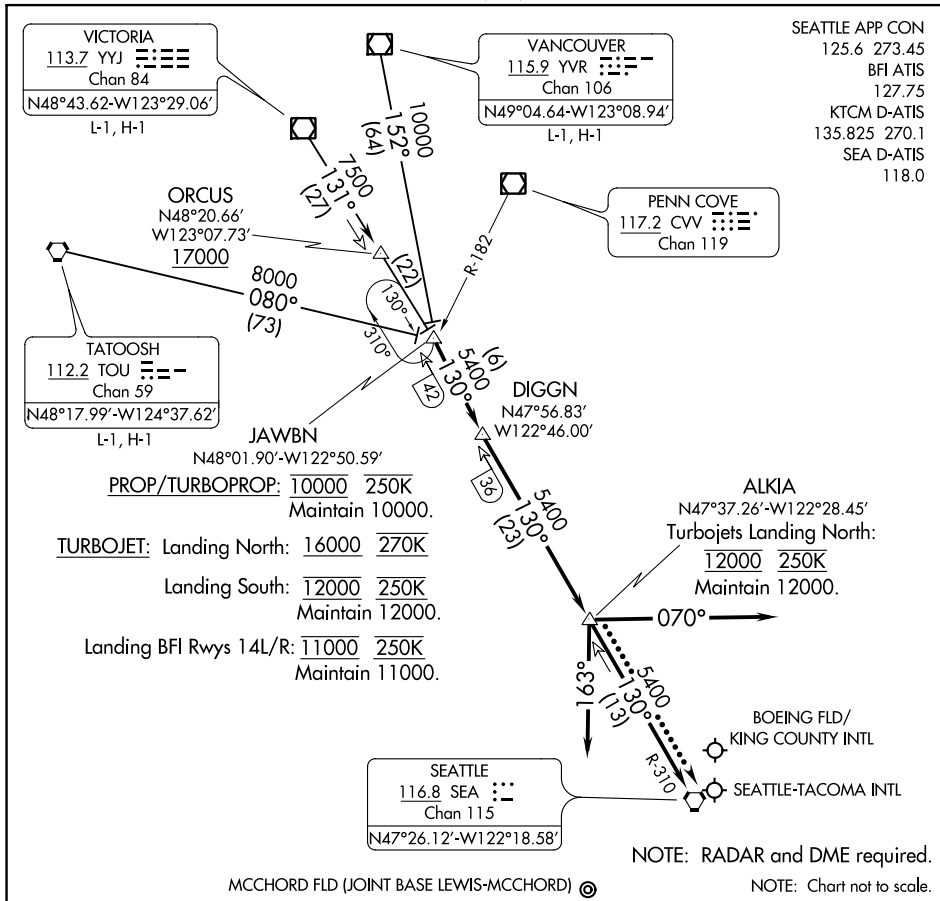

JAWBN SIX ARRIVAL

AL-582 (FAA)

SEATTLE, WASHINGTON

NW-1, 02 DEC 2021 to 30 DEC 2021

NW-1, 02 DEC 2021 to 30 DEC 2021

ARRIVAL ROUTE DESCRIPTION

TATOOSH TRANSITION (TOU.JAWBN6): From over TOU VORTAC on TOU R-080 to JAWBN. Thence . . .

VANCOUVER TRANSITION (YVR.JAWBN6): From over YVR VOR/DME on YVR R-152 to JAWBN. Thence . . .

VICTORIA TRANSITION (YYJ.JAWBN6): From over YYJ VOR/DME on YYJ R-131 to JAWBN. Thence . . .

. . . from over JAWBN on SEA R-310 to DIGGN then on SEA R-310 to ALKIA thence . . .

LANDING SOUTH: depart ALKIA heading 070° for vectors to final approach course.

LANDING NORTH: depart ALKIA heading 163° for vectors to final approach course.

LANDING MCCHORD FLD: depart ALKIA proceed direct SEA VORTAC.

LOST COMMUNICATIONS: After ALKIA, proceed direct SEA VORTAC.