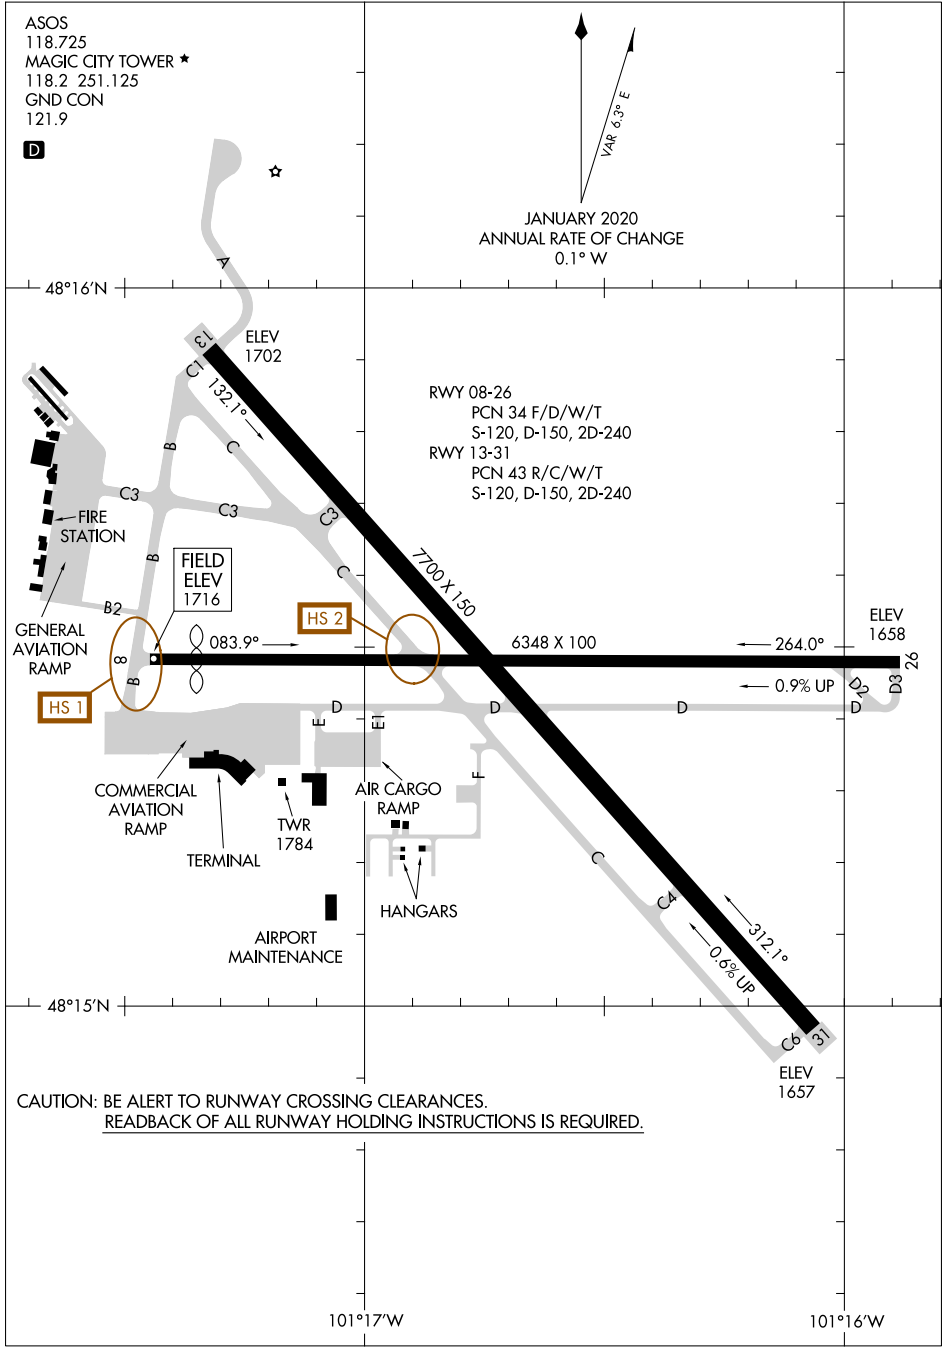

21168

AIRPORT DIAGRAM

AL-635 (FAA)

MINOT INTL (MOT)
MINOT, NORTH DAKOTA

ASOS
118.725
MAGIC CITY TOWER *
118.2 251.125
GND CON
121.9

D

VAR 6.3° E
JANUARY 2020
ANNUAL RATE OF CHANGE
0.1° W

NC-1, 02 DEC 2021 to 30 DEC 2021

NC-1, 02 DEC 2021 to 30 DEC 2021

CAUTION: BE ALERT TO RUNWAY CROSSING CLEARANCES.
READEBACK OF ALL RUNWAY HOLDING INSTRUCTIONS IS REQUIRED.

AIRPORT DIAGRAM

21168

MINOT, NORTH DAKOTA
MINOT INTL (MOT)