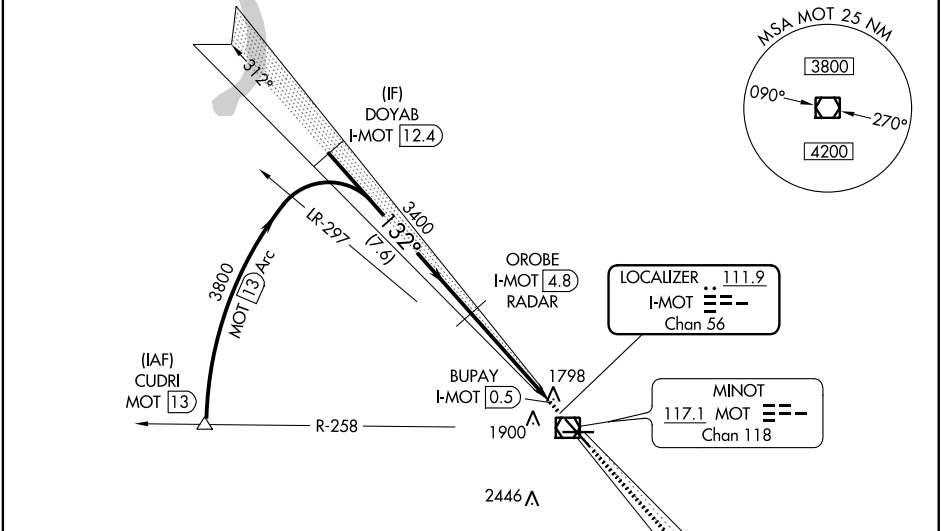

LOC BC RWY 13

MINOT INTL (MOT)

LOC/DME I-MOT 111.9 Chan 56	APP CRS 132°	Rwy Idg 7700 TDZE 1702 Apt Elev 1716
---	------------------------	---

DME required

▼
▲

MISSED APPROACH: Climb to 3700 on I-MOT
SE course to HEKTA/I-MOT 13.6 DME/RADAR and hold.

ASOS 118.725	MINOT APP CON ★ 119.6 363.8	MAGIC CITY TOWER ★ 118.2 (CTAF) 0 251.125	GND CON 121.9	UNICOM 122.95
------------------------	---------------------------------------	---	-------------------------	-------------------------

BACK COURSE

CATEGORY	A	B	C	D
S-LOC13	2060-1		358 (400-1)	
CIRCLING	2200-1 484 (500-1)	2240-1 524 (600-1)	2800-3 1084 (1100-3)	

NC-1, 02 DEC 2021 to 30 DEC 2021

NC-1, 02 DEC 2021 to 30 DEC 2021