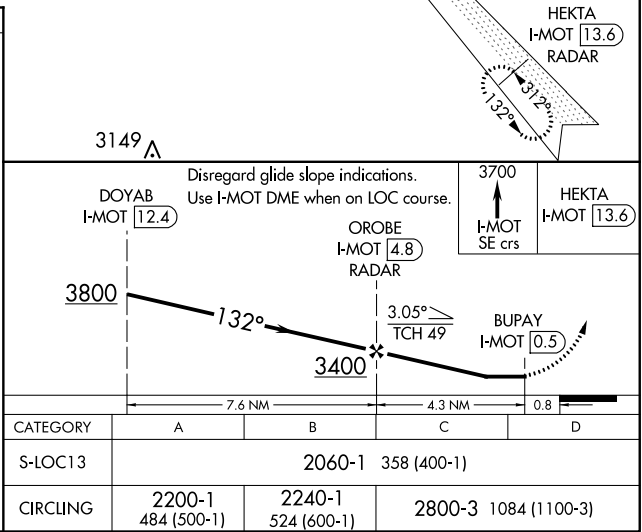

LOC BC RWY 13

MINOT INTL (MOT)

LOC/DME I-MOT 111.9 Chan 56	APP CRS 132°	Rwy Idg 7700 TDZE 1702 Apt Elev 1716
---	------------------------	---

DME required

▼
▲

MISSED APPROACH: Climb to 3700 on I-MOT
SE course to HEKTA/I-MOT 13.6 DME/RADAR and hold.

ASOS 118.725	MINOT APP CON ★ 119.6 363.8	MAGIC CITY TOWER ★ 118.2 (CTAF) 0 251.125	GND CON 121.9	UNICOM 122.95
------------------------	---------------------------------------	---	-------------------------	-------------------------

BACK COURSE

CATEGORY	A	B	C	D
S-LOC13	2060-1		358 (400-1)	
CIRCLING	2200-1 484 (500-1)	2240-1 524 (600-1)	2800-3 1084 (1100-3)	

NC-1, 02 DEC 2021 to 30 DEC 2021

NC-1, 02 DEC 2021 to 30 DEC 2021