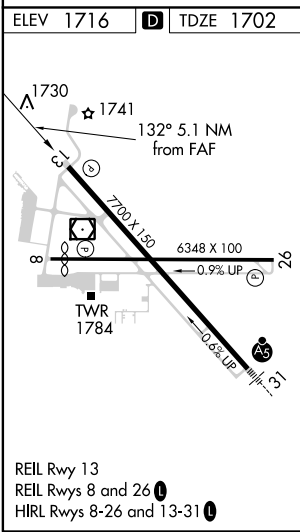

LOC BC RWY 13

MINOT INTL (MOT)

LOC/DME I-MOT 111.9 Chan 56	APP CRS 132°	Rwy Idg 7700 TDZE 1702 Apt Elev 1716
---	------------------------	---

DME required

▼
▲

MISSED APPROACH: Climb to 3700 on I-MOT
SE course to HEKTA/I-MOT 13.6 DME/RADAR and hold.

ASOS 118.725	MINOT APP CON ★ 119.6 363.8	MAGIC CITY TOWER ★ 118.2 (CTAF) 0 251.125	GND CON 121.9	UNICOM 122.95
------------------------	---------------------------------------	---	-------------------------	-------------------------

BACK COURSE

CATEGORY	A	B	C	D
S-LOC13	2060-1		358 (400-1)	
CIRCLING	2200-1 484 (500-1)	2240-1 524 (600-1)	2800-3 1084 (1100-3)	

NC-1, 02 DEC 2021 to 30 DEC 2021

NC-1, 02 DEC 2021 to 30 DEC 2021