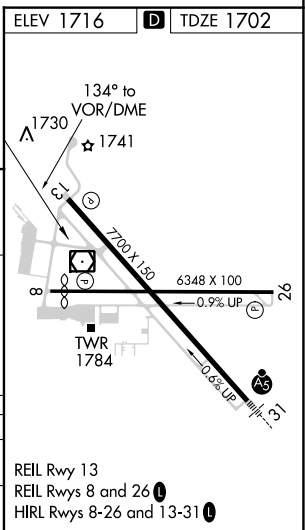

VOR/DME MOT 117.1 Chan 118	APP CRS 134°	Rwy Idg 7700 TDZE 1702 Apt Elev 1716
--	------------------------	---

VOR RWY 13

MINOT INTL (MOT)

▽
▲

MISSED APPROACH: Climb to 3500 then right turn direct MOT VOR/DME and hold.

ASOS 118.725	MINOT APP CON ★ 119.6 363.8	MAGIC CITY TOWER ★ 118.2 (CTAF) 251.125	GND CON 121.9	UNICOM 122.95
------------------------	---------------------------------------	---	-------------------------	-------------------------

CATEGORY	A	B	C	D
S-13	2200-1	498 (500-1)	2200-1 ³ / ₈ 498 (500-1 ³ / ₈)	2200-1 ¹ / ₂ 498 (500-1 ¹ / ₂)
CIRCLING	2200-1 484 (500-1)	2240-1 524 (600-1)	2800-3	1084 (1100-3)

REIL Rwy 13
REIL Rwys 8 and 26
HIRL Rwys 8-26 and 13-31