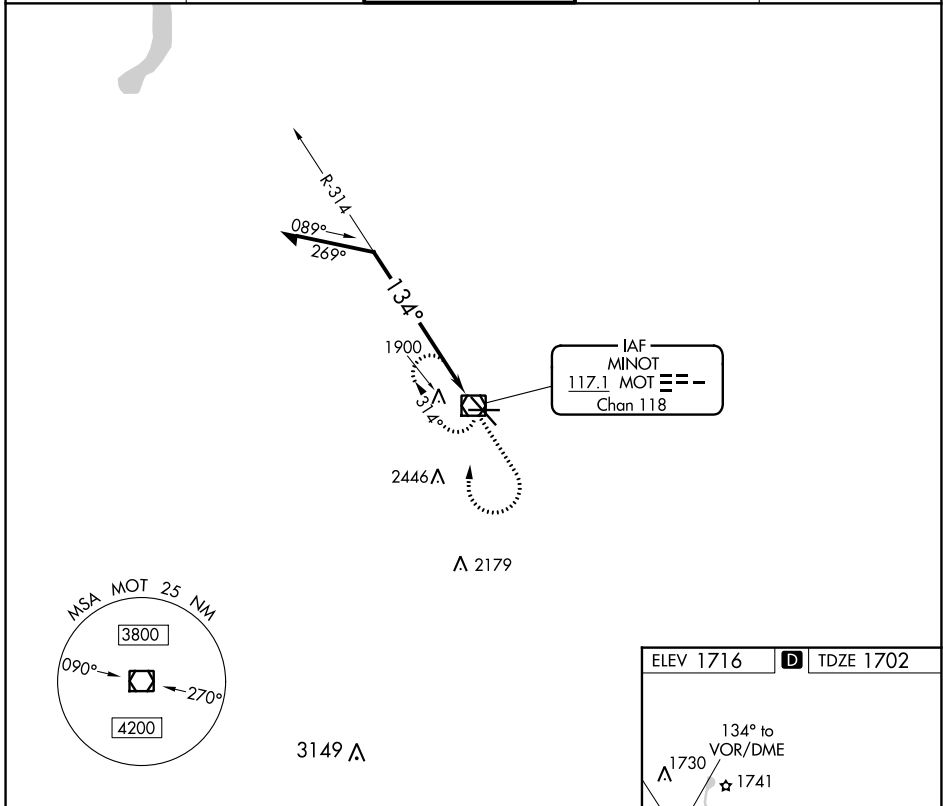

VOR/DME MOT 117.1 Chan 118	APP CRS 134°	Rwy Idg 7700 TDZE 1702 Apt Elev 1716
--	------------------------	---

VOR RWY 13

MINOT INTL (MOT)

▽
▲

MISSED APPROACH: Climb to 3500 then right turn direct MOT VOR/DME and hold.

ASOS 118.725	MINOT APP CON ★ 119.6 363.8	MAGIC CITY TOWER ★ 118.2 (CTAF) 251.125	GND CON 121.9	UNICOM 122.95
------------------------	---------------------------------------	---	-------------------------	-------------------------

CATEGORY	A	B	C	D
S-13	2200-1	498 (500-1)	2200-1 ³ / ₈ 498 (500-1 ³ / ₈)	2200-1 ¹ / ₂ 498 (500-1 ¹ / ₂)
CIRCLING	2200-1 484 (500-1)	2240-1 524 (600-1)	2800-3	1084 (1100-3)

REIL Rwy 13
REIL Rwys 8 and 26
HIRL Rwys 8-26 and 13-31