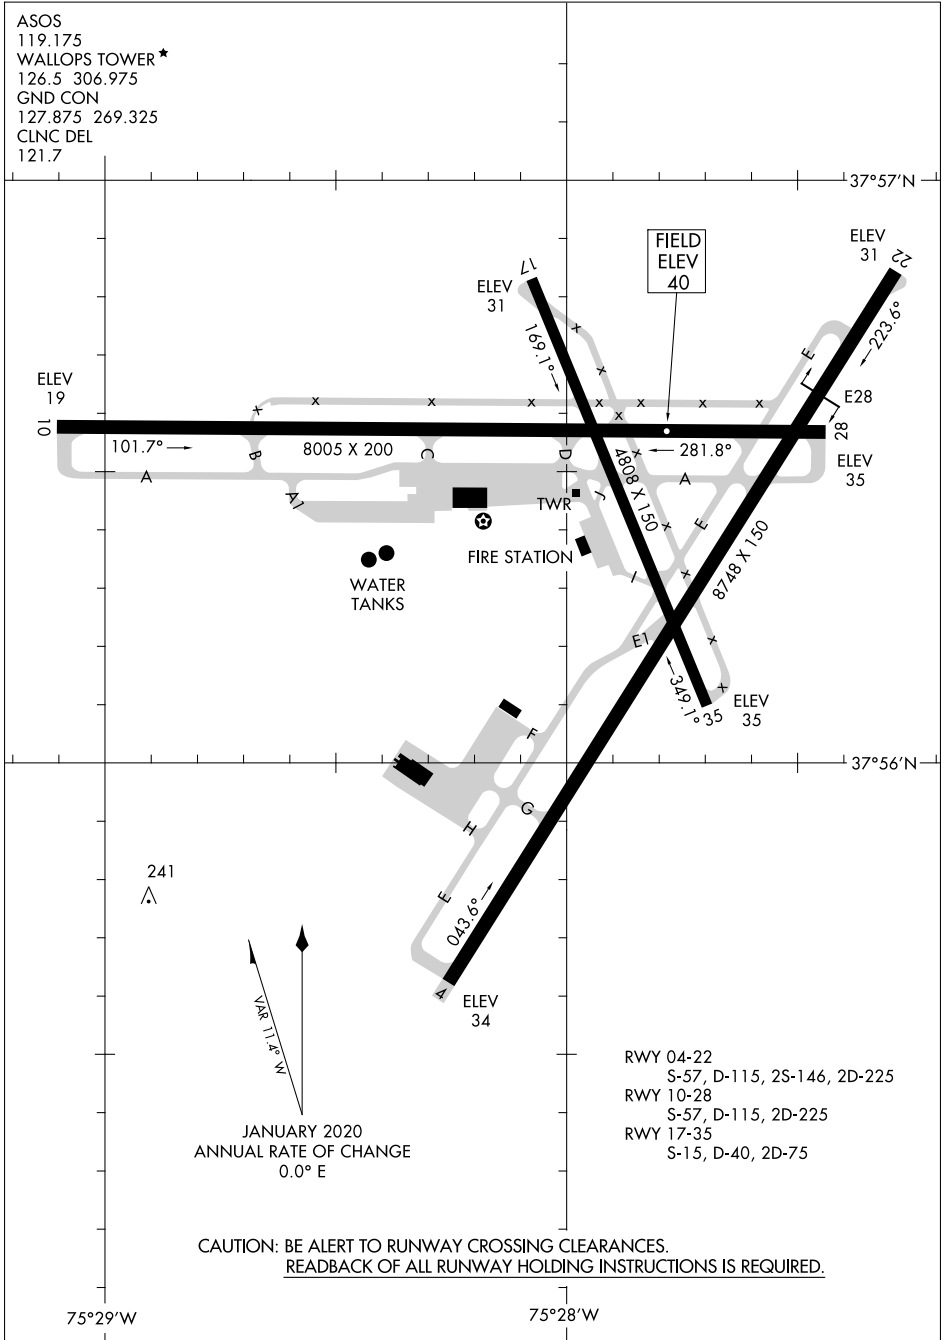

AIRPORT DIAGRAM

AL-639 (FAA)

WALLOPS FLIGHT FACILITY (W.A.L.)
WALLOPS ISLAND, VIRGINIA

ASOS
 119.175
 WALLOPS TOWER ★
 126.5 306.975
 GND CON
 127.875 269.325
 CLNC DEL
 121.7

NE-3, 02 DEC 2021 to 30 DEC 2021

NE-3, 02 DEC 2021 to 30 DEC 2021

- RWY 04-22
S-57, D-115, 2S-146, 2D-225
- RWY 10-28
S-57, D-115, 2D-225
- RWY 17-35
S-15, D-40, 2D-75

CAUTION: BE ALERT TO RUNWAY CROSSING CLEARANCES.
READBACK OF ALL RUNWAY HOLDING INSTRUCTIONS IS REQUIRED.

AIRPORT DIAGRAM

WALLOPS ISLAND, VIRGINIA
WALLOPS FLIGHT FACILITY (W.A.L.)