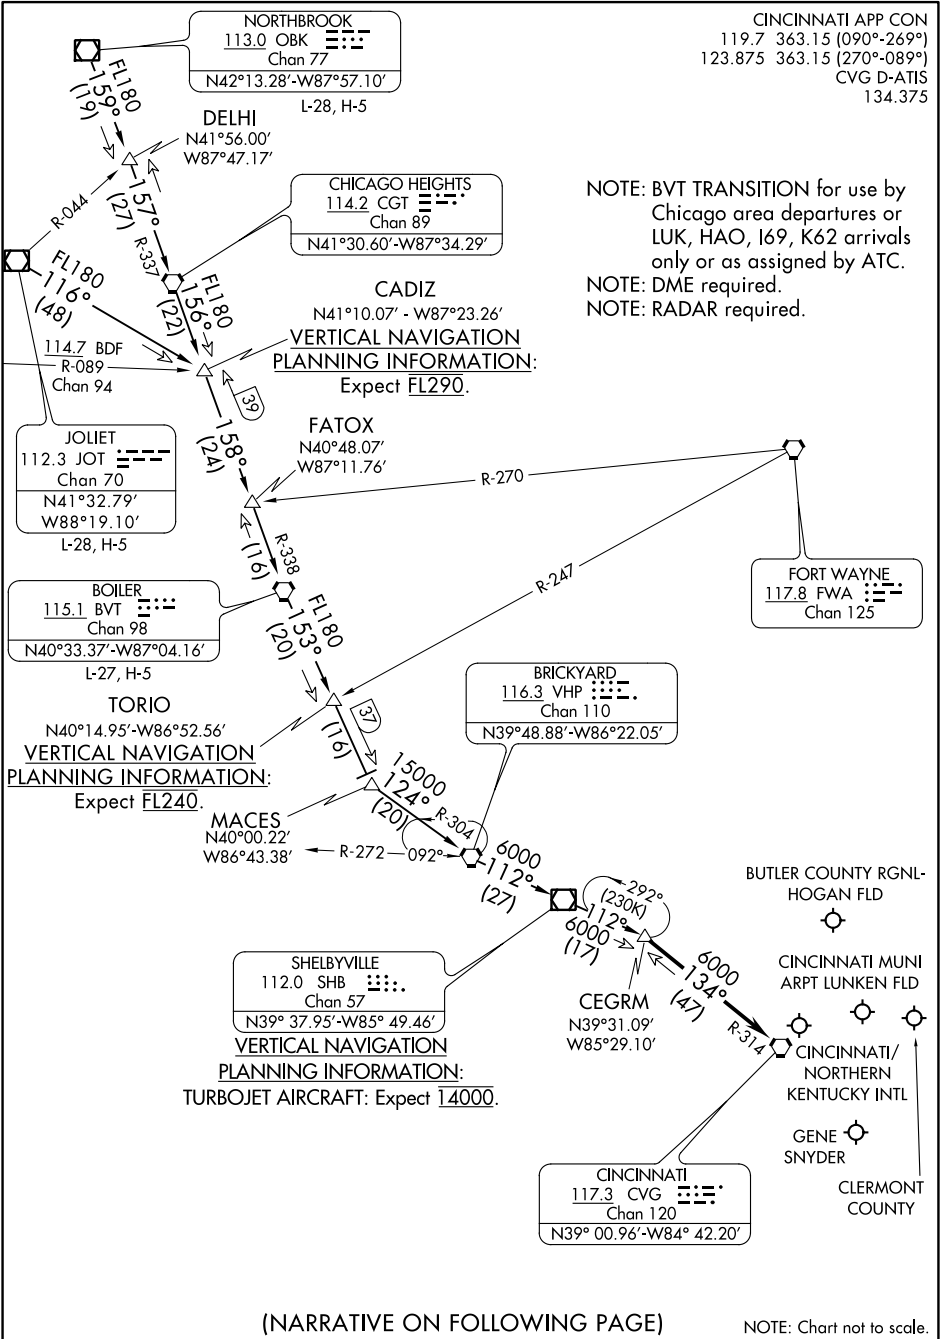

SHELBYVILLE SIX ARRIVAL

AL-655 (FAA)

COVINGTON, KENTUCKY

SE-1, 02 DEC 2021 to 30 DEC 2021

SE-1, 02 DEC 2021 to 30 DEC 2021

(NARRATIVE ON FOLLOWING PAGE)

NOTE: Chart not to scale.

SHELBYVILLE SIX ARRIVAL

COVINGTON, KENTUCKY