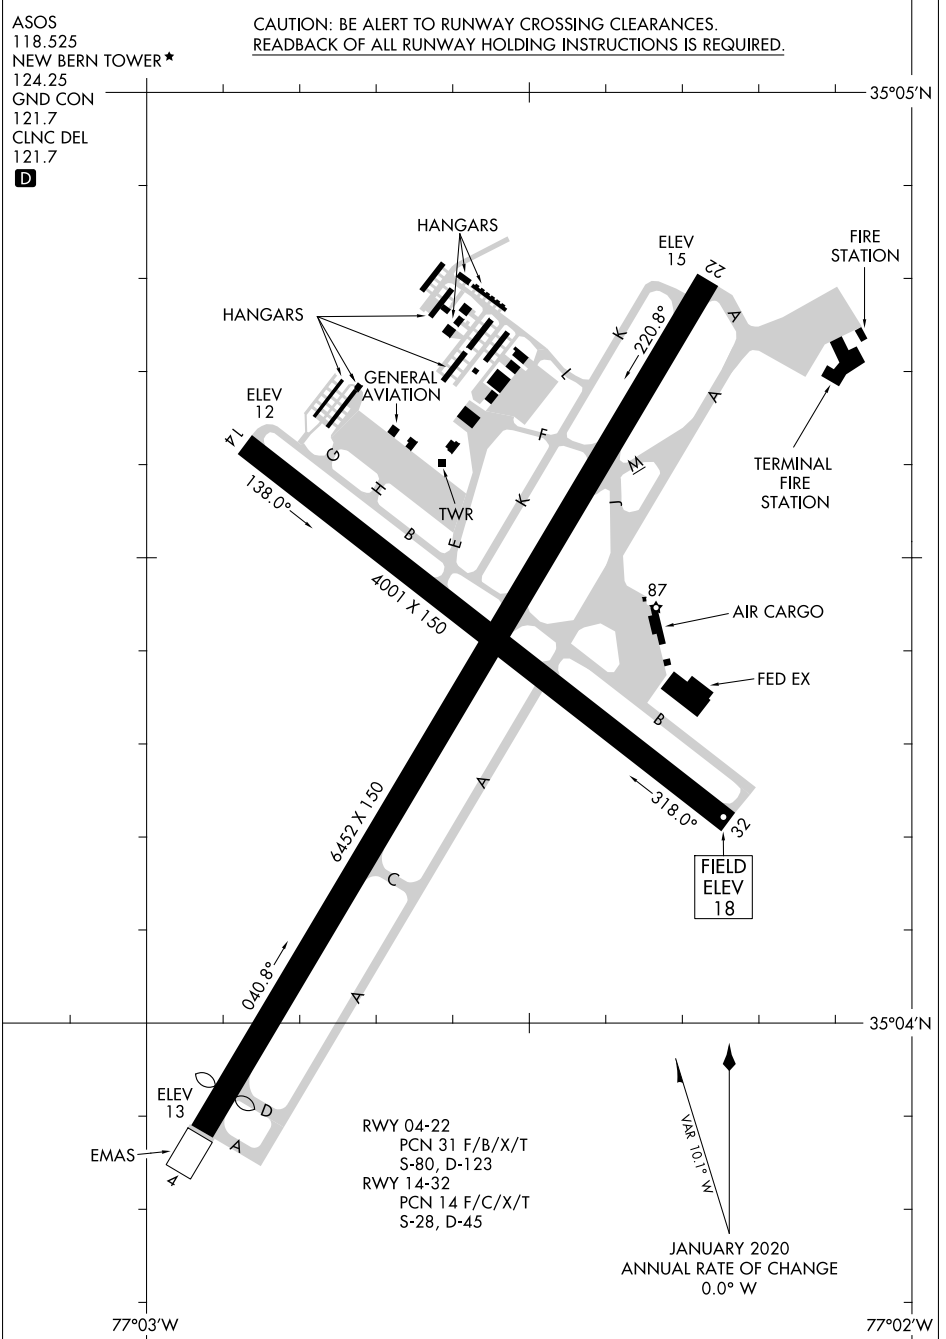

# AIRPORT DIAGRAM

COASTAL CAROLINA RGNL (EWN)  
NEW BERN, NORTH CAROLINA

AL-670 (FAA)

ASOS  
118.525  
NEW BERN TOWER ★  
124.25  
GND CON  
121.7  
CLNC DEL  
121.7  
**D**

CAUTION: BE ALERT TO RUNWAY CROSSING CLEARANCES.  
READBACK OF ALL RUNWAY HOLDING INSTRUCTIONS IS REQUIRED.

SE-2, 02 DEC 2021 to 30 DEC 2021

SE-2, 02 DEC 2021 to 30 DEC 2021

# AIRPORT DIAGRAM

NEW BERN, NORTH CAROLINA  
COASTAL CAROLINA RGNL (EWN)