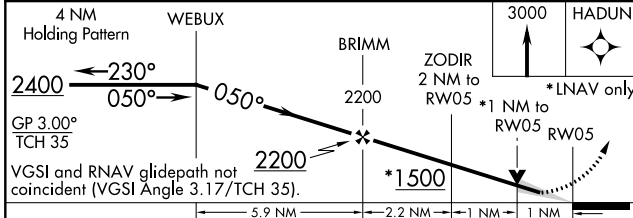

WAAS CH 78139 W05A	APP CRS 050°	Rwy ldg TDZE Apt Elev	6001 832 824
--	------------------------	-----------------------------	---

RNAV (GPS) RWY 5

KOKOMO MUNI (OKK)

<p>⚠ For uncompensated Baro-VNAV systems, LNAV/VNAV NA below -16°C (4°F) or above 54°C (130°F). DME/DME RNP-0.3 NA.</p>	<p>MISSED APPROACH: Climb to 3000 direct HADUN and hold.</p>
--	--

AWOS-3PT 113.5	GRISSOM APP CON * 121.05 338.275	CLNC DEL 120.0	UNICOM 123.0 (CTAF) 0
--------------------------	--	--------------------------	---------------------------------

CATEGORY	A	B	C	D
LPV DA		1082-7/8	250 (300-7/8)	
LNAV/VNAV DA		1102-7/8	270 (300-7/8)	
LNAV MDA		1200-1	368 (400-1)	
CIRCLING	1260-1	1300-1	1400-1½	1640-2½
	428 (500-1)	468 (500-1)	568 (600-1½)	808 (900-2½)