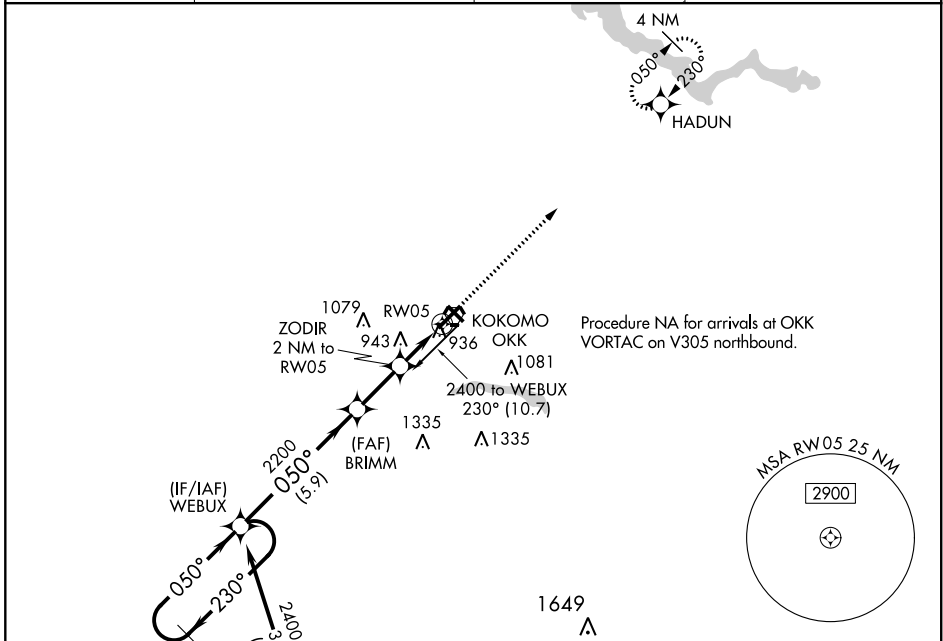

WAAS CH 78139 W05A	APP CRS 050°	Rwy ldg TDZE Apt Elev	6001 832 824
--	------------------------	-----------------------------	---

RNAV (GPS) RWY 5

KOKOMO MUNI (OKK)

<p>⚠ For uncompensated Baro-VNAV systems, LNAV/VNAV NA below -16°C (4°F) or above 54°C (130°F). DME/DME RNP-0.3 NA.</p>	<p>MISSED APPROACH: Climb to 3000 direct HADUN and hold.</p>
--	--

AWOS-3PT 113.5	GRISSOM APP CON * 121.05 338.275	CLNC DEL 120.0	UNICOM 123.0 (CTAF) 0
--------------------------	--	--------------------------	---------------------------------

CATEGORY	A	B	C	D
LPV DA		1082-7/8	250 (300-7/8)	
LNAV/VNAV DA		1102-7/8	270 (300-7/8)	
LNAV MDA		1200-1	368 (400-1)	
CIRCLING	1260-1	1300-1	1400-1½	1640-2½
	428 (500-1)	468 (500-1)	568 (600-1½)	808 (900-2½)

EC-2, 02 DEC 2021 to 30 DEC 2021

EC-2, 02 DEC 2021 to 30 DEC 2021