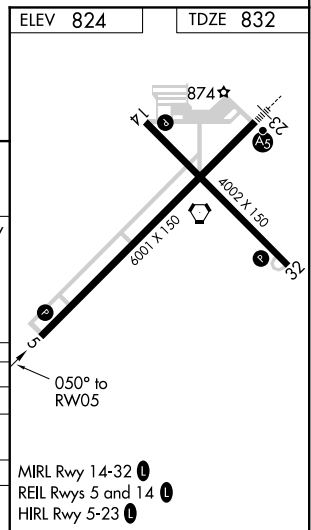

WAAS CH 78139 W05A	APP CRS 050°	Rwy ldg TDZE Apt Elev	6001 832 824
--	------------------------	-----------------------------	---

RNAV (GPS) RWY 5

KOKOMO MUNI (OKK)

<p>⚠ For uncompensated Baro-VNAV systems, LNAV/VNAV NA below -16°C (4°F) or above 54°C (130°F). DME/DME RNP-0.3 NA.</p>	<p>MISSED APPROACH: Climb to 3000 direct HADUN and hold.</p>
--	--

AWOS-3PT 113.5	GRISSOM APP CON * 121.05 338.275	CLNC DEL 120.0	UNICOM 123.0 (CTAF) 0
--------------------------	--	--------------------------	---------------------------------

CATEGORY	A	B	C	D
LPV DA		1082-7/8	250 (300-7/8)	
LNAV/VNAV DA		1102-7/8	270 (300-7/8)	
LNAV MDA		1200-1	368 (400-1)	
CIRCLING	1260-1	1300-1	1400-1½	1640-2½
	428 (500-1)	468 (500-1)	568 (600-1½)	808 (900-2½)