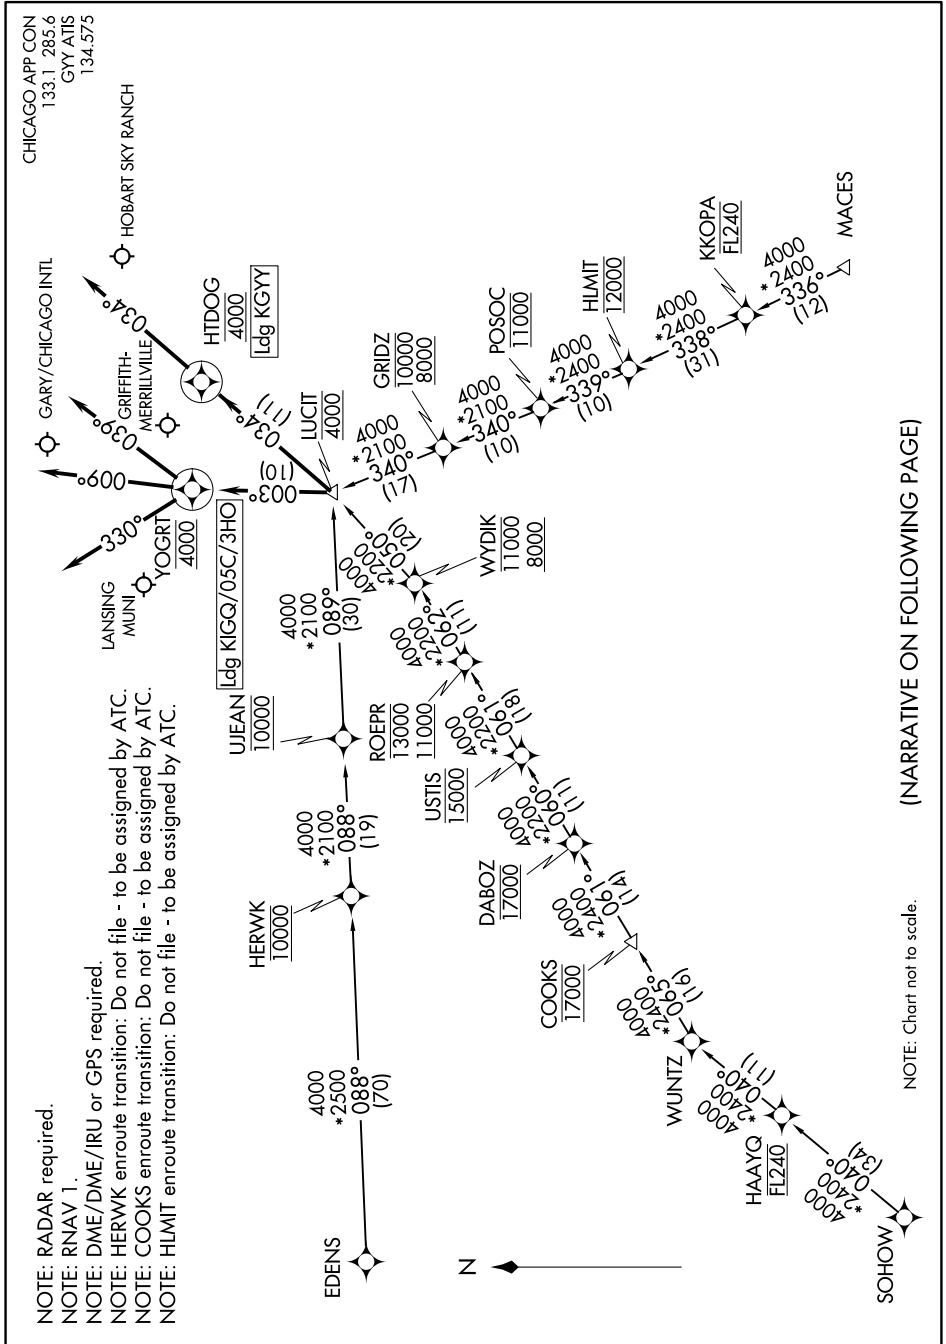

# LUCIT TWO ARRIVAL (RNAV)

GARY, INDIANA

EC-2, 02 DEC 2021 to 30 DEC 2021