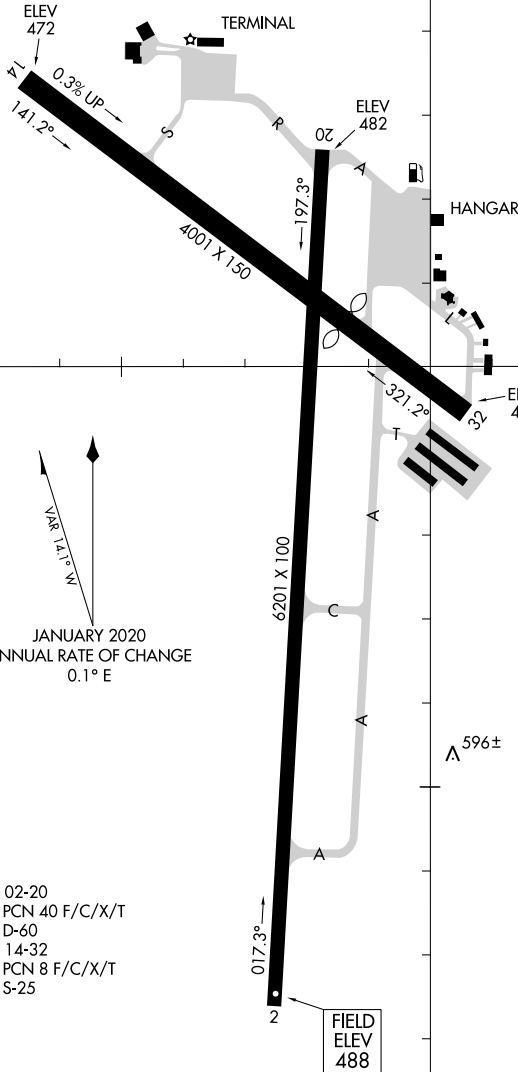

AIRPORT DIAGRAM

AL-868 (FAA)

DILLANT-HOPKINS (EEN)
KEENE, NEW HAMPSHIRE

AWOS-3PT
119.025
CTAF/UNICOM
123.0

VOR 141.1° M
JANUARY 2020
ANNUAL RATE OF CHANGE
0.1° E

RWY 02-20
PCN 40 F/C/X/T
D-60
RWY 14-32
PCN 8 F/C/X/T
S-25

FIELD
ELEV
488

NE-1, 02 DEC 2021 to 30 DEC 2021

NE-1, 02 DEC 2021 to 30 DEC 2021

72°17'W

72°16'W

42°53'N

42°54'N

AIRPORT DIAGRAM