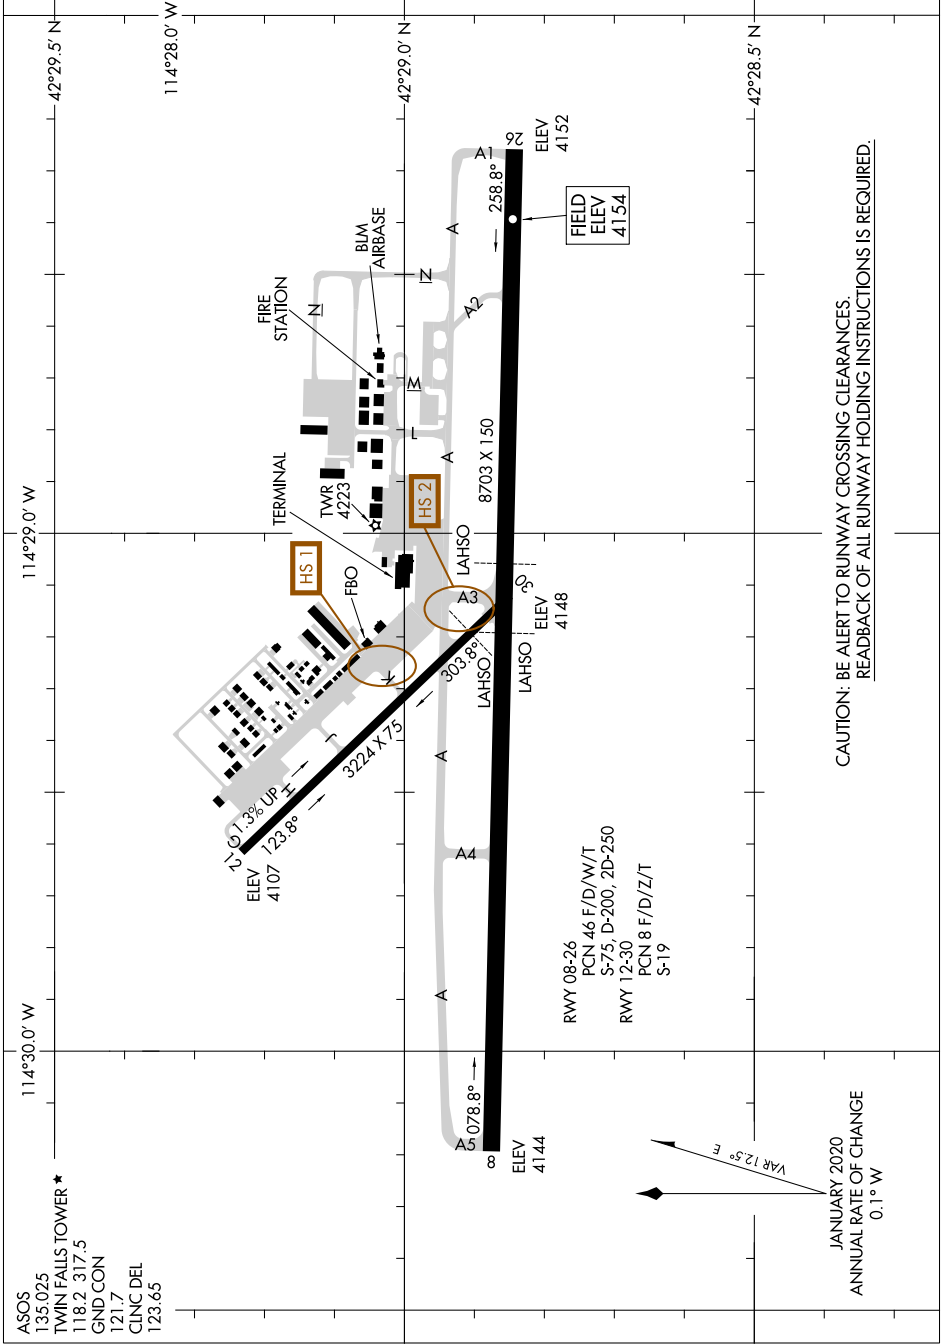

# AIRPORT DIAGRAM

AL-885 (FAA)

JOSLIN FLD/MAGIC VALLEY RGNL (TWF)  
TWIN FALLS, IDAHO

NW-1, 02 DEC 2021 to 30 DEC 2021

# AIRPORT DIAGRAM

TWIN FALLS, IDAHO  
JOSLIN FLD/MAGIC VALLEY RGNL (TWF)

NW-1, 02 DEC 2021 to 30 DEC 2021