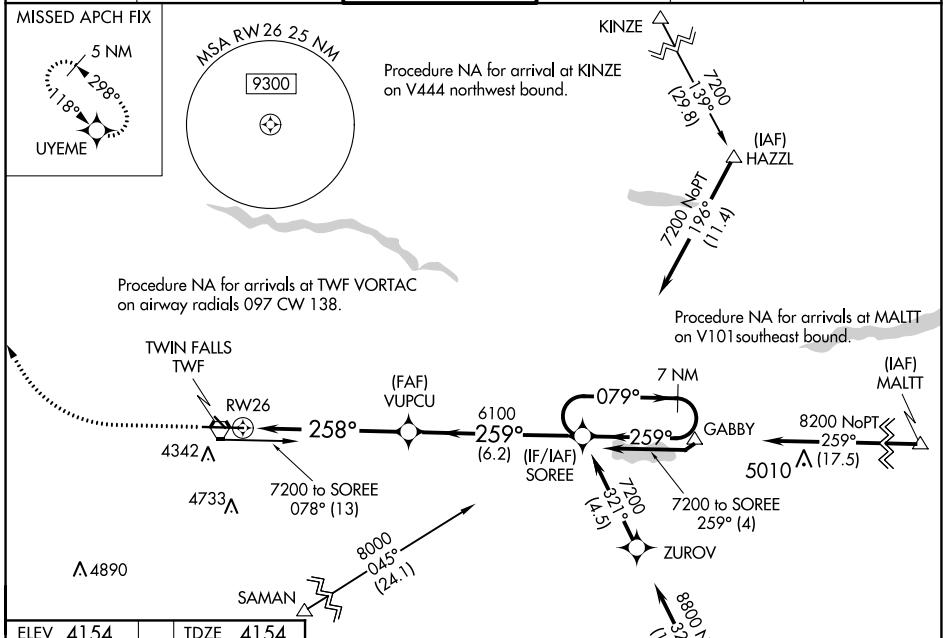

WAAS CH 56311 W26A	APP CRS 258°	Rwy Idg 8703 TDZE 4154 Apt Elev 4154
--	------------------------	---

RNAV (GPS) RWY 26

JOSLIN FLD/MAGIC VALLEY RGNL (TWF)

<p>⚠ Circling to Rwy 30 NA at night. ⚠ For uncompensated Baro-VNAV systems, LNAV/VNAV NA below -16°C (4°F) or above 49°C (121°F). DME/DME RNP-0.3 NA.</p>	<p>MALSR</p> 	<p>MISSED APPROACH: Climb to 4700 then climbing right turn to 6000 direct UYEME and hold.</p>
---	--	---

ASOS 135.025	TWIN FALLS APP CON * 126.7 353.75	TWIN FALLS TOWER * 118.2 (CTAF) 0 317.5	GND CON 121.7	CLNC DEL 123.65	UNICOM 122.95
------------------------	---	---	-------------------------	---------------------------	-------------------------

ELEV 4154	TDZE 4154
-----------	-----------

CATEGORY	A	B	C	D
LPV DA		4354-1/2	200 (200-1/2)	
LNAV/VNAV DA		4533-3/4	379 (400-3/4)	
LNAV MDA	4680-1/2	526 (600-1/2)	4680-1	526 (600-1)
C CIRCLING	4700-1 546 (600-1)	4780-1 626 (700-1)	5160-3	1006 (1100-3)

NW-1, 02 DEC 2021 to 30 DEC 2021

NW-1, 02 DEC 2021 to 30 DEC 2021