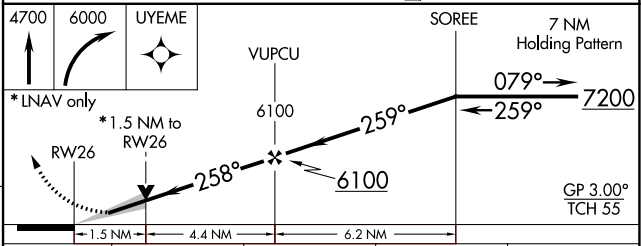

CATEGORY	A	B	C	D
LPV DA		4354-1/2	200 (200-1/2)	
LNAV/VNAV DA		4533-3/4	379 (400-3/4)	
LNAV MDA	4680-1/2	526 (600-1/2)	4680-1	526 (600-1)
C CIRCLING	4700-1 546 (600-1)	4780-1 626 (700-1)	5160-3	1006 (1100-3)

NW-1, 02 DEC 2021 to 30 DEC 2021

NW-1, 02 DEC 2021 to 30 DEC 2021