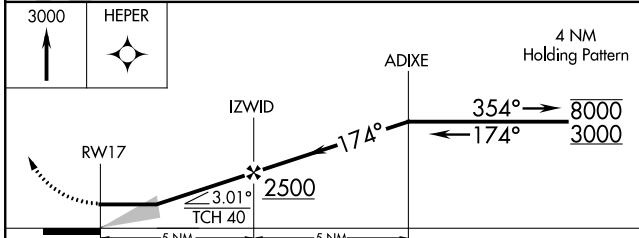

APP CRS <b>174°</b>	Rwy Idg <b>3251</b>
	TDZE <b>861</b>
	Apt Elev <b>861</b>

# RNAV (GPS) RWY 17

HOLDENVILLE MUNI (F99)

RNP APCH. NA	Circling Rwy 35 NA at night. Use Ada altimeter setting.	MISSED APPROACH: Climb to 3000 direct HEPER and hold.
-----------------	--	---

ADH AWOS-3 <b>118.725</b>	FORT WORTH CENTER <b>132.2 338.35</b>	CTAF <b>122.9</b>
------------------------------	--	----------------------