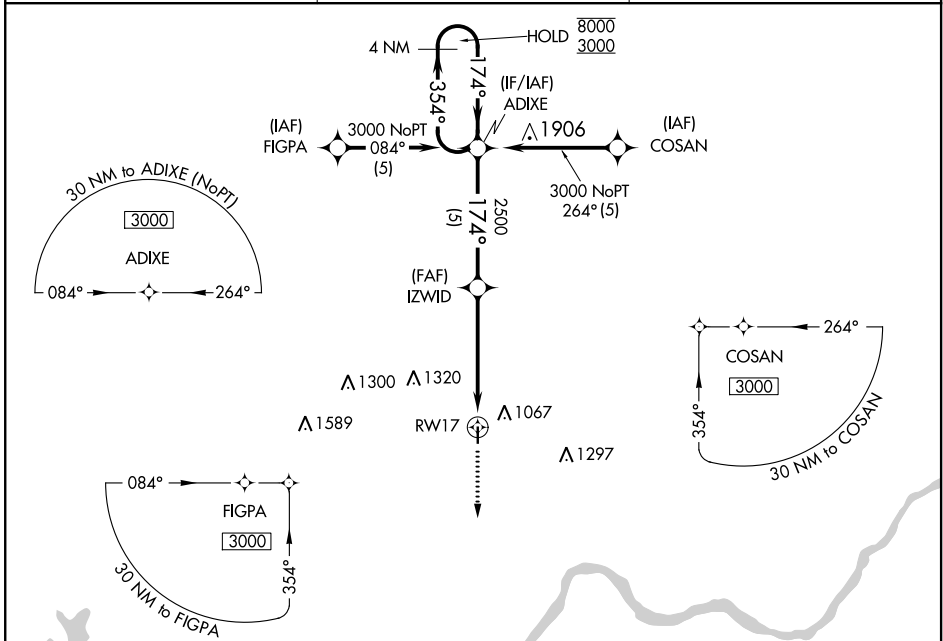

APP CRS <b>174°</b>	Rwy Idg <b>3251</b>
	TDZE <b>861</b>
	Apt Elev <b>861</b>

# RNAV (GPS) RWY 17

HOLDENVILLE MUNI (F99)

RNP APCH. NA	Circling Rwy 35 NA at night. Use Ada altimeter setting.	MISSED APPROACH: Climb to 3000 direct HEPER and hold.
-----------------	--	---

ADH AWOS-3 <b>118.725</b>	FORT WORTH CENTER <b>132.2 338.35</b>	CTAF <b>122.9</b>
------------------------------	--	----------------------

CATEGORY	A	B	C	D
RNAV MDA	1520-1	659 (700-1)	1520-1¼ 659 (700-1¼)	NA
CIRCLING	1520-1 659 (700-1)	1660-1¼ 799 (800-1¼)	1660-2¼ 799 (800-2¼)	NA

SC-1, 02 DEC 2021 to 30 DEC 2021

SC-1, 02 DEC 2021 to 30 DEC 2021