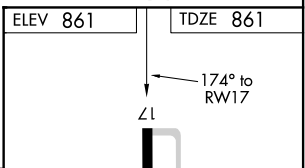

# RNAV (GPS) RWY 17

HOLDENVILLE MUNI (F99)

RNP APCH. NA	Circling Rwy 35 NA at night. Use Ada altimeter setting.	MISSED APPROACH: Climb to 3000 direct HEPER and hold.
-----------------	--	---

ADH AWOS-3 <b>118.725</b>	FORT WORTH CENTER <b>132.2 338.35</b>	CTAF <b>122.9</b>
------------------------------	--	----------------------