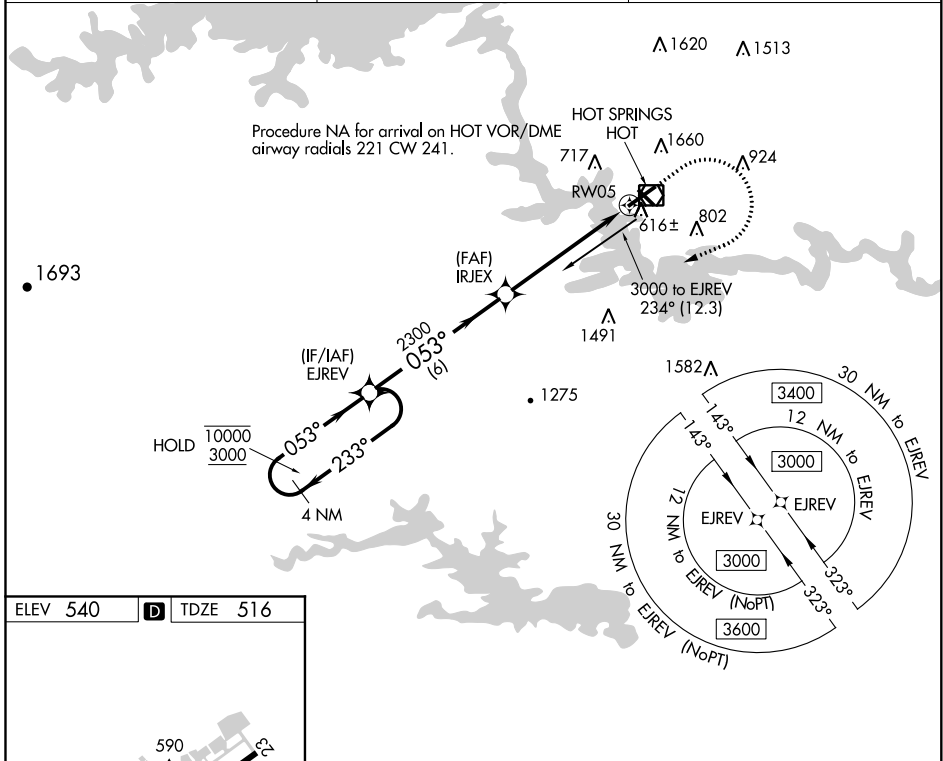

WAAS CH 86343 W05A	APP CRS 053°	Rwy Idg TDZE Apt Elev	6595 516 540
--	------------------------	-----------------------------	---

RNAV (GPS) RWY 5

MEMORIAL FIELD (HOT)

RNP APCH.	MALSR	MISSED APPROACH: Climb to 1300 then climbing right turn 3000 direct EJREV and hold.
NA For inop ALS, increase all Cats visibility to 1 3/8 SM.		

ASOS 119.925	MEMPHIS CENTER 128.475 377.15	UNICOM 123.0 (CTAF)
------------------------	---	-------------------------------

ELEV 540	D	TDZE 516
----------	----------	----------

SC-1, 02 DEC 2021 to 30 DEC 2021

SC-1, 02 DEC 2021 to 30 DEC 2021