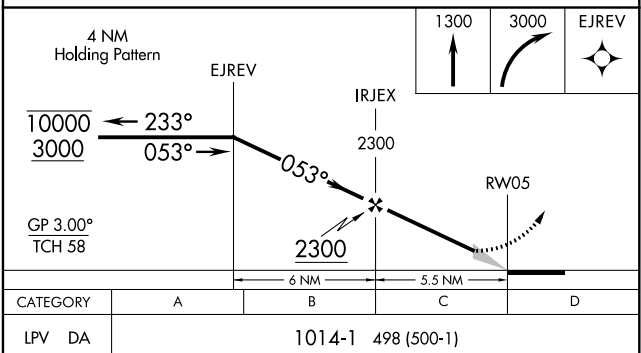

SC-1, 02 DEC 2021 to 30 DEC 2021

SC-1, 02 DEC 2021 to 30 DEC 2021