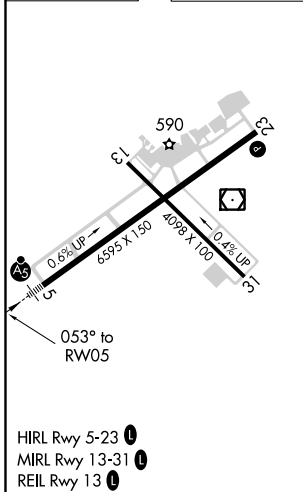

WAAS CH 86343 W05A	APP CRS 053°	Rwy Idg TDZE Apt Elev	6595 516 540
--	------------------------	-----------------------------	---

RNAV (GPS) RWY 5

MEMORIAL FIELD (HOT)

RNP APCH.	MALSR	MISSED APPROACH: Climb to 1300 then climbing right turn 3000 direct EJREV and hold.
NA For inop ALS, increase all Cats visibility to 1 3/8 SM.		

ASOS 119.925	MEMPHIS CENTER 128.475 377.15	UNICOM 123.0 (CTAF)
------------------------	---	-------------------------------

ELEV 540	D	TDZE 516
----------	----------	----------

SC-1, 02 DEC 2021 to 30 DEC 2021