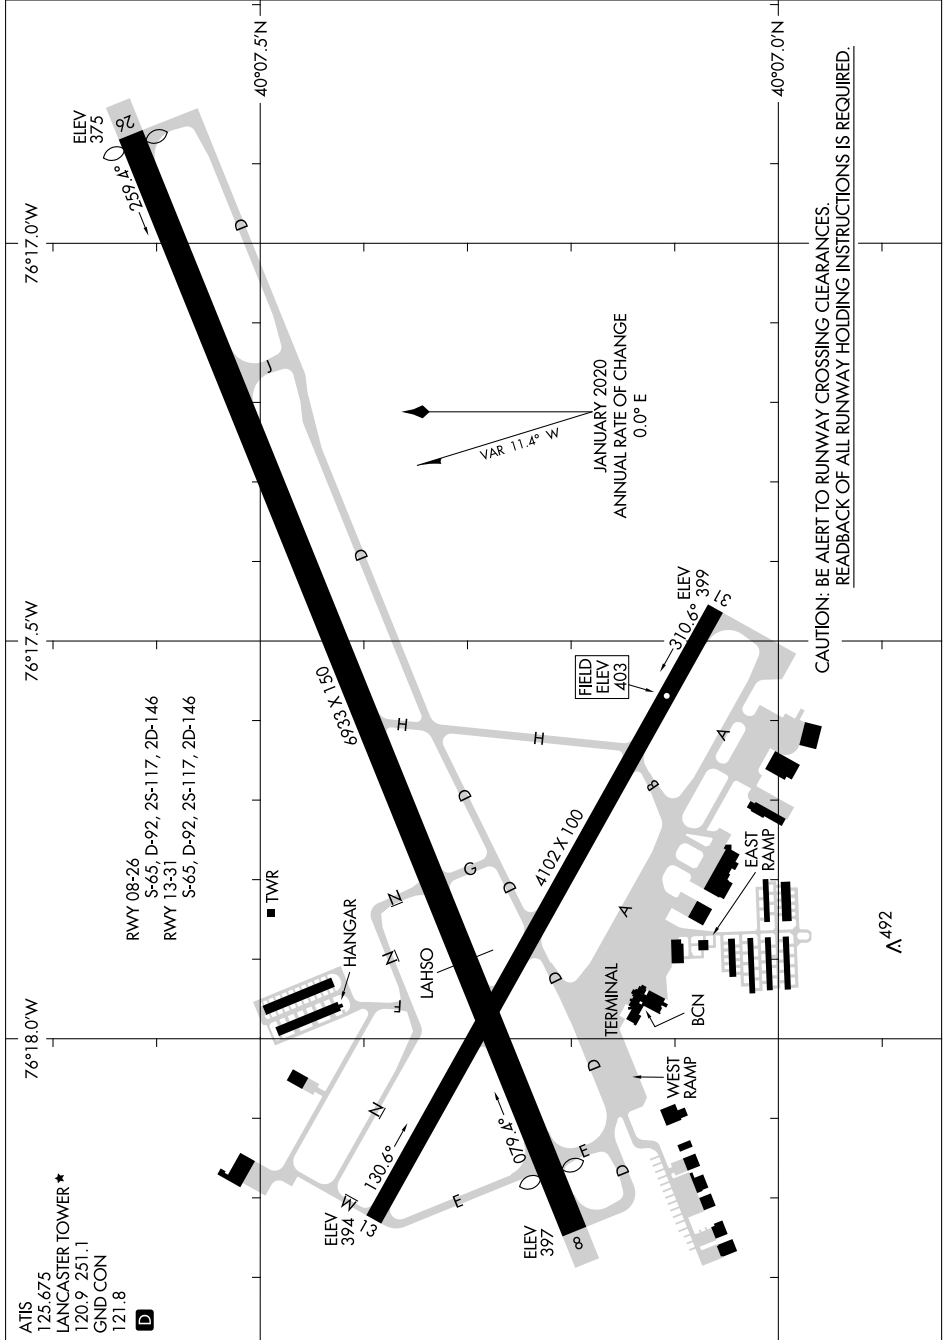

# AIRPORT DIAGRAM

AL-927 (FAA)

LANCASTER (LNS)  
LANCASTER, PENNSYLVANIA

NE-4, 02 DEC 2021 to 30 DEC 2021

NE-4, 02 DEC 2021 to 30 DEC 2021

# AIRPORT DIAGRAM

LANCASTER, PENNSYLVANIA  
LANCASTER (LNS)