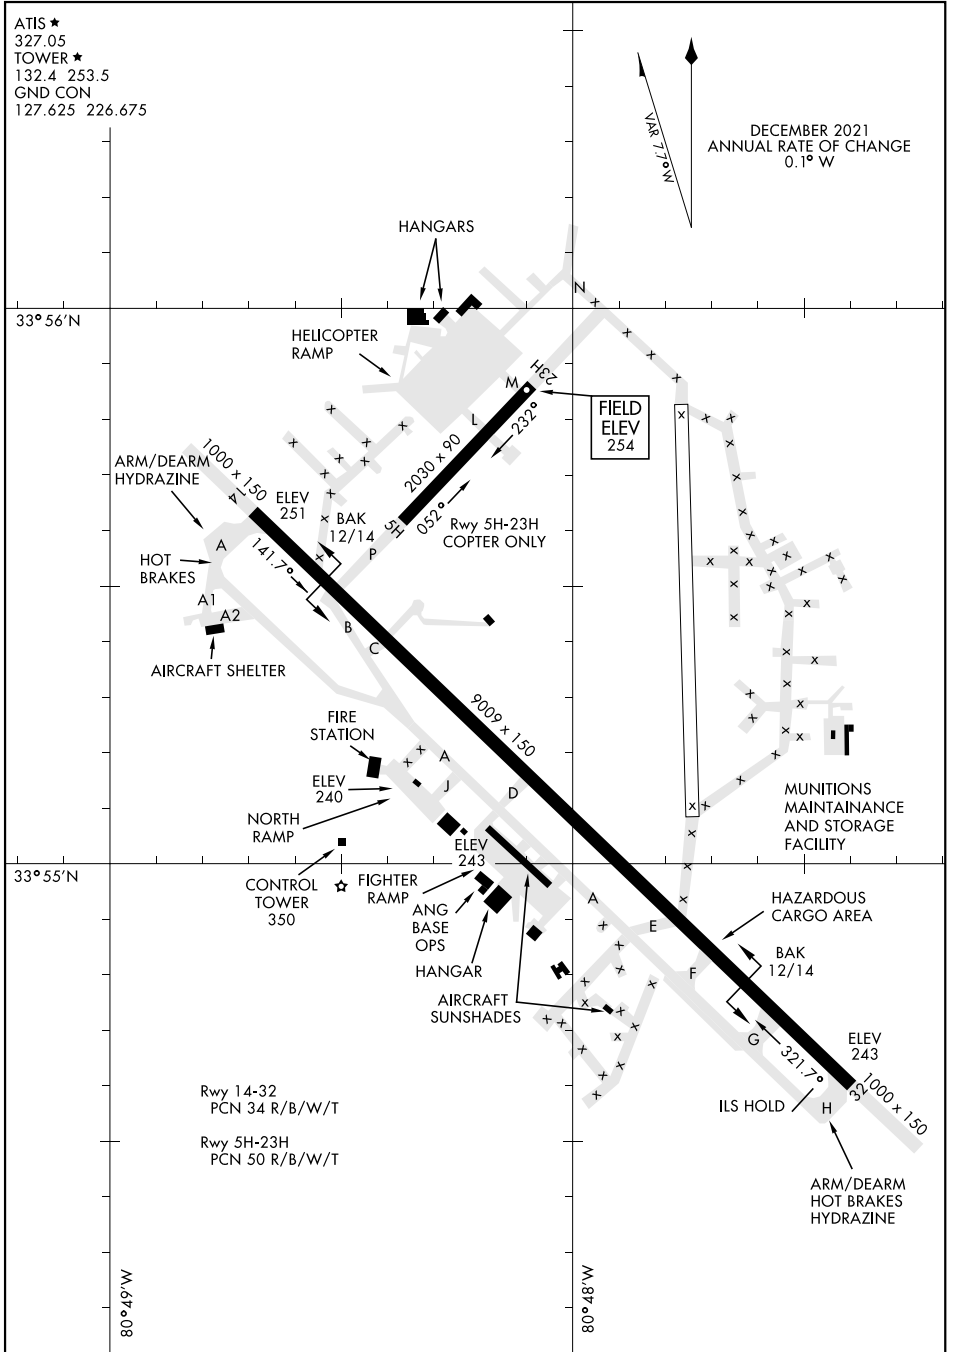

# AIRPORT DIAGRAM

AL-951 [USAF]

MC ENTIRE JNGB (KMMT)

EASTOVER, SOUTH CAROLINA

ATIS ★  
 327.05  
 TOWER ★  
 132.4 253.5  
 GND CON  
 127.625 226.675

DECEMBER 2021  
 ANNUAL RATE OF CHANGE  
 0.1° W

SE-2, 02 DEC 2021 to 30 DEC 2021

SE-2, 02 DEC 2021 to 30 DEC 2021

# AIRPORT DIAGRAM

EASTOVER, SOUTH CAROLINA

MC ENTIRE JNGB (KMMT)