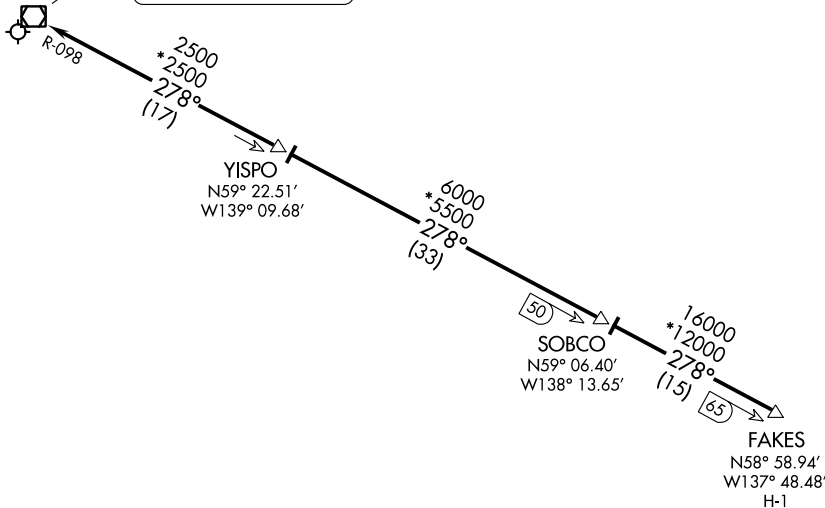

YAKUTAT THREE ARRIVAL

ANCHORAGE CENTER
119.0 263.1
JUNEAU RADIO
123.6 (CTAF)
ASOS 135.75

YAKUTAT	
113.3	YAK
Chan 80	
N59° 30.65' - W139° 38.89'	

NOTE: DME required.

NOTE: Chart not to scale.

ARRIVAL ROUTE DESCRIPTION

From FAKES/65 DME via YAK R-098 to YAK VOR/DME.

YAKUTAT THREE ARRIVAL