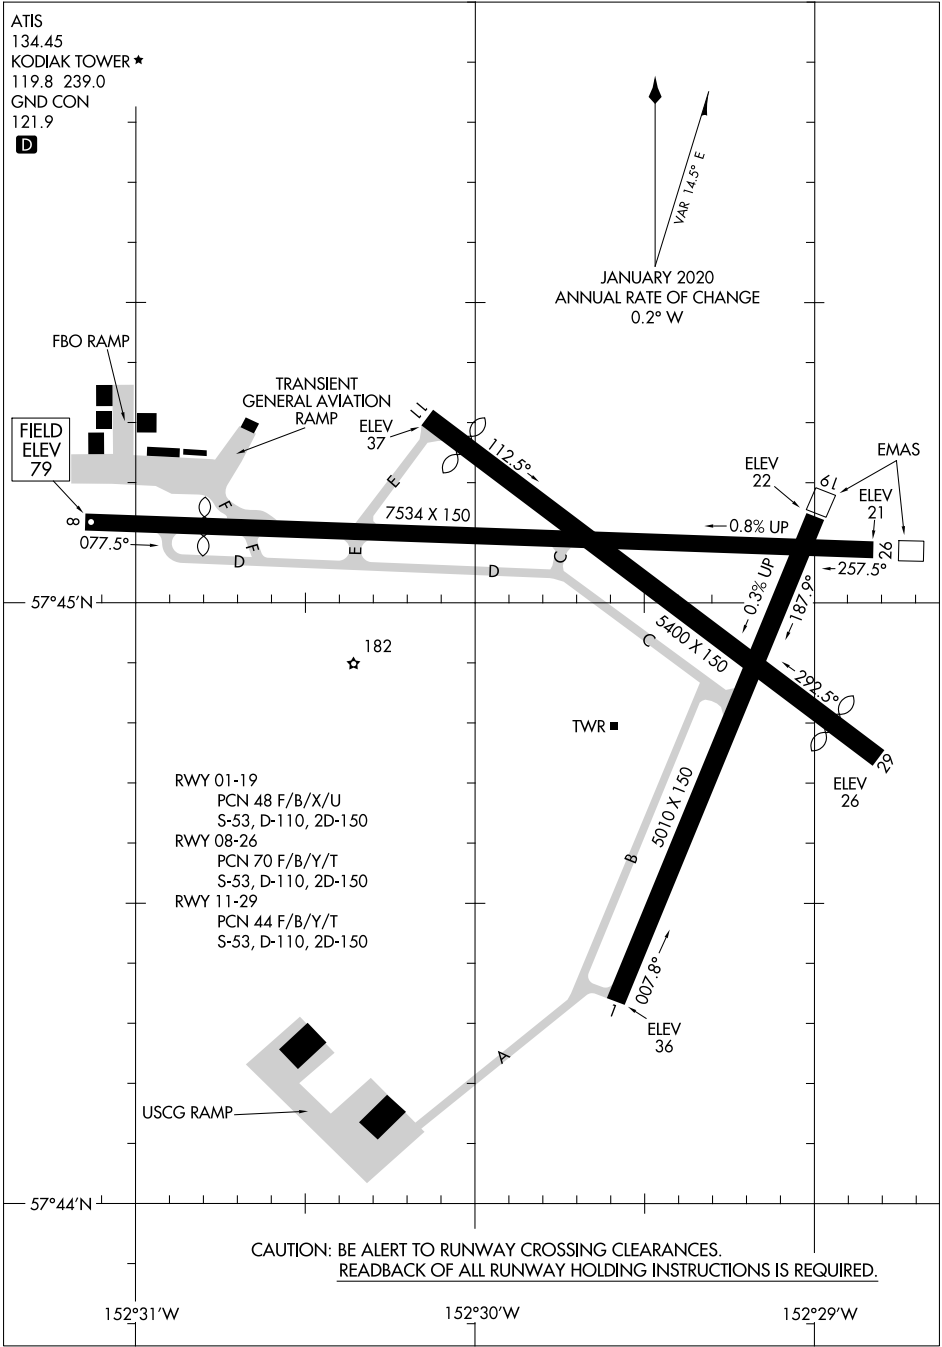

ATIS
 134.45
 KODIAK TOWER ★
 119.8 239.0
 GND CON
 121.9
D

↑
 VAR 14.5° E
 JANUARY 2020
 ANNUAL RATE OF CHANGE
 0.2° W

AK, 02 DEC 2021 to 27 JAN 2022

AK, 02 DEC 2021 to 27 JAN 2022

**CAUTION: BE ALERT TO RUNWAY CROSSING CLEARANCES.
 READBACK OF ALL RUNWAY HOLDING INSTRUCTIONS IS REQUIRED.**