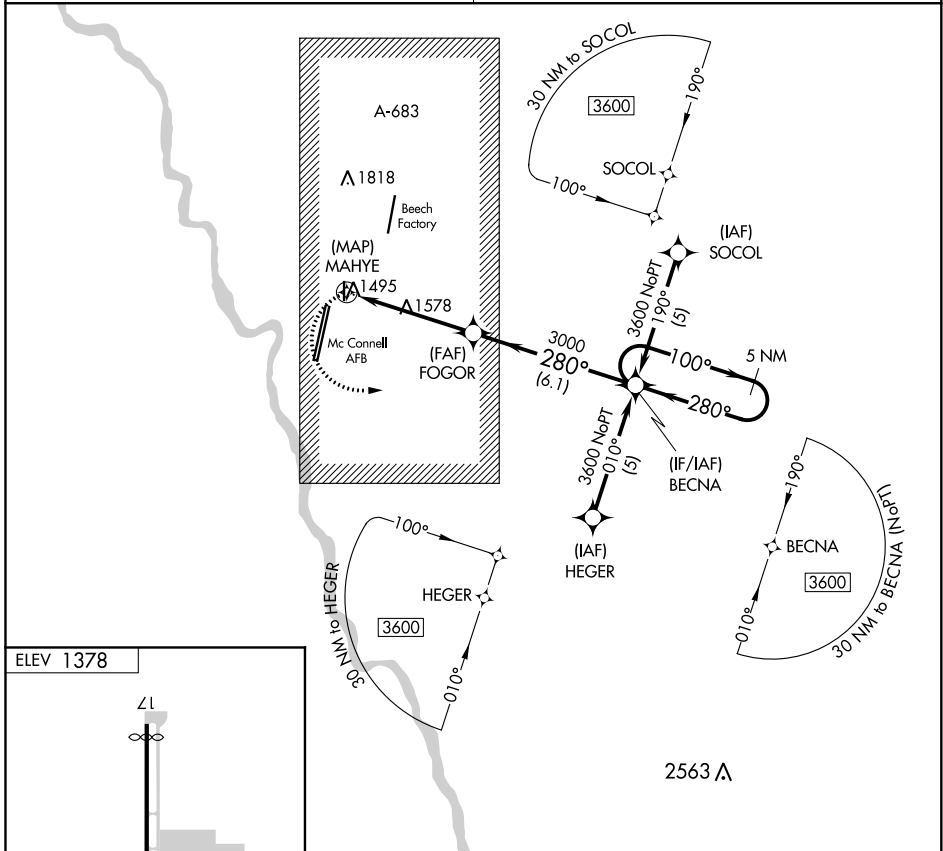

APP CRS 280°	Rwy Idg TDZE Apt Elev	N/A N/A 1378
------------------------	-----------------------------	---

RNAV (GPS)-D
CESSNA ACFT FLD (CEA)

▲ NA DME/DME RNP-0.3 NA. Procedure NA at night. Use Wichita Dwight D Eisenhower Nil altimeter setting; when not received, use Colonel James Jabara altimeter setting.

MISSED APPROACH: Climbing left turn to 3600 direct BECNA and hold.

WICHITA APP CON
134.8 269.1

CTAF
122.9

NC-2, 02 DEC 2021 to 30 DEC 2021

NC-2, 02 DEC 2021 to 30 DEC 2021

CATEGORY	A	B	C	D
CIRCLING	1920-1	542 (600-1)	1960-1½ 582 (600-1½)	NA