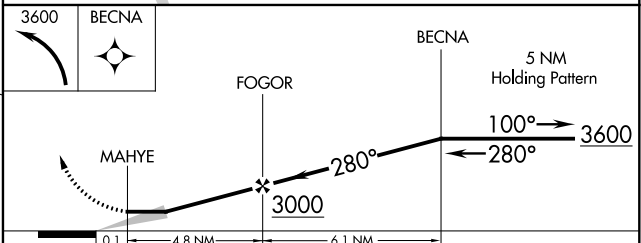

MISSED APPROACH: Climbing left turn to 3600 direct BECNA and hold.

WICHITA APP CON
134.8 269.1

CTAF
122.9

NC-2, 02 DEC 2021 to 30 DEC 2021

NC-2, 02 DEC 2021 to 30 DEC 2021

CATEGORY	A	B	C	D
CIRCLING	1920-1	542 (600-1)	1960-1½ 582 (600-1½)	NA