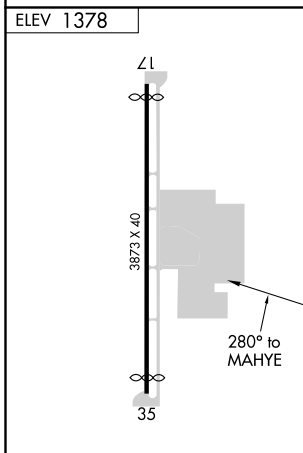

MISSED APPROACH: Climbing left turn to 3600 direct BECNA and hold.

WICHITA APP CON
134.8 269.1

CTAF
122.9

NC-2, 02 DEC 2021 to 30 DEC 2021

NC-2, 02 DEC 2021 to 30 DEC 2021

CATEGORY	A	B	C	D
CIRCLING	1920-1	542 (600-1)	1960-1½ 582 (600-1½)	NA