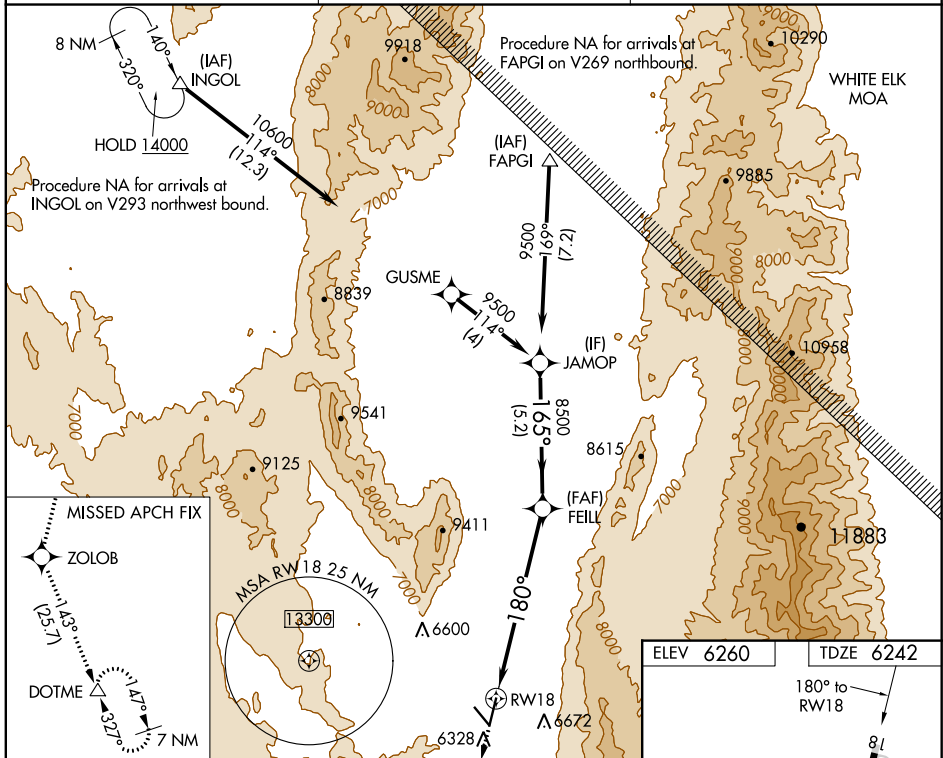

WAAS CH 42823 W18A	APP CRS 180°	Rwy Idg TDZE Apt Elev	6017 6242 6260
--	------------------------	-----------------------------	---

RNAV (GPS) RWY 18

ELY/YELLAND FLD (ELY)

RNP APCH.

Baro-VNAV NA. Circling Rwy 30 NA at night. Circling NA for Cats A and B southwest of Rwy 12 and west of Rwy 36. Circling NA for Cats C and D southwest of Rwy 12 and east of Rwy 18.

MISSED APPROACH: Climb to 12000 direct ZOLOB and on track 143° to DOTME and hold.

ASOS 120.625	SALT LAKE CENTER 133.45 317.625	UNICOM 122.8 (CTAF)
------------------------	---	-------------------------------

CATEGORY	A	B	C	D
LPV DA	6652-1 1/8 410 (400-1 1/8)			
LNAV/VNAV DA	7274-4 1032 (1100-4)			
LNAV MDA	7140-1 1/4	898 (900-1 1/4)	7140-2 1/2	898 (900-2 1/2)
CIRCLING	7140-1 1/4	880 (900-1 1/4)	7140-2 1/2	8220-3
		880 (900-2 1/2)	1960 (2000-3)	

SW-4, 02 DEC 2021 to 30 DEC 2021

SW-4, 02 DEC 2021 to 30 DEC 2021