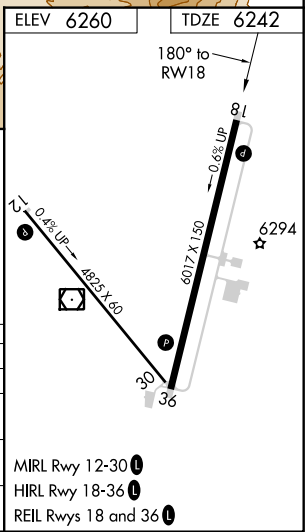

WAAS CH 42823 W18A	APP CRS 180°	Rwy Idg TDZE Apt Elev	6017 6242 6260
--	------------------------	-----------------------------	---

RNAV (GPS) RWY 18

ELY/YELLAND FLD (ELY)

RNP APCH.

Baro-VNAV NA. Circling Rwy 30 NA at night. Circling NA for Cats A and B southwest of Rwy 12 and west of Rwy 36. Circling NA for Cats C and D southwest of Rwy 12 and east of Rwy 18.

MISSED APPROACH: Climb to 12000 direct ZOLOB and on track 143° to DOTME and hold.

ASOS 120.625	SALT LAKE CENTER 133.45 317.625	UNICOM 122.8 (CTAF)
------------------------	---	-------------------------------

CATEGORY	A	B	C	D
LPV DA	6652-1 1/8 410 (400-1 1/8)			
LNAV/VNAV DA	7274-4 1032 (1100-4)			
LNAV MDA	7140-1 1/4	898 (900-1 1/4)	7140-2 1/2	898 (900-2 1/2)
CIRCLING	7140-1 1/4	880 (900-1 1/4)	7140-2 1/2	8220-3
		880 (900-2 1/2)	1960 (2000-3)	