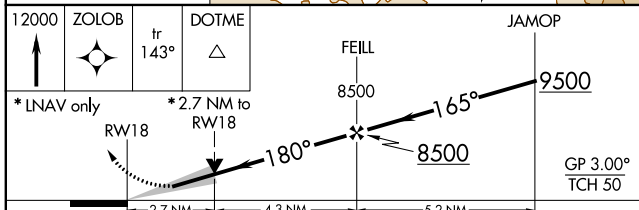

WAAS CH 42823 W18A	APP CRS 180°	Rwy Idg TDZE Apt Elev	6017 6242 6260
--	------------------------	-----------------------------	---

RNAV (GPS) RWY 18

ELY/YELLAND FLD (ELY)

RNP APCH.

Baro-VNAV NA. Circling Rwy 30 NA at night. Circling NA for Cats A and B southwest of Rwy 12 and west of Rwy 36. Circling NA for Cats C and D southwest of Rwy 12 and east of Rwy 18.

MISSED APPROACH: Climb to 12000 direct ZOLOB and on track 143° to DOTME and hold.

ASOS 120.625	SALT LAKE CENTER 133.45 317.625	UNICOM 122.8 (CTAF)
------------------------	---	-------------------------------