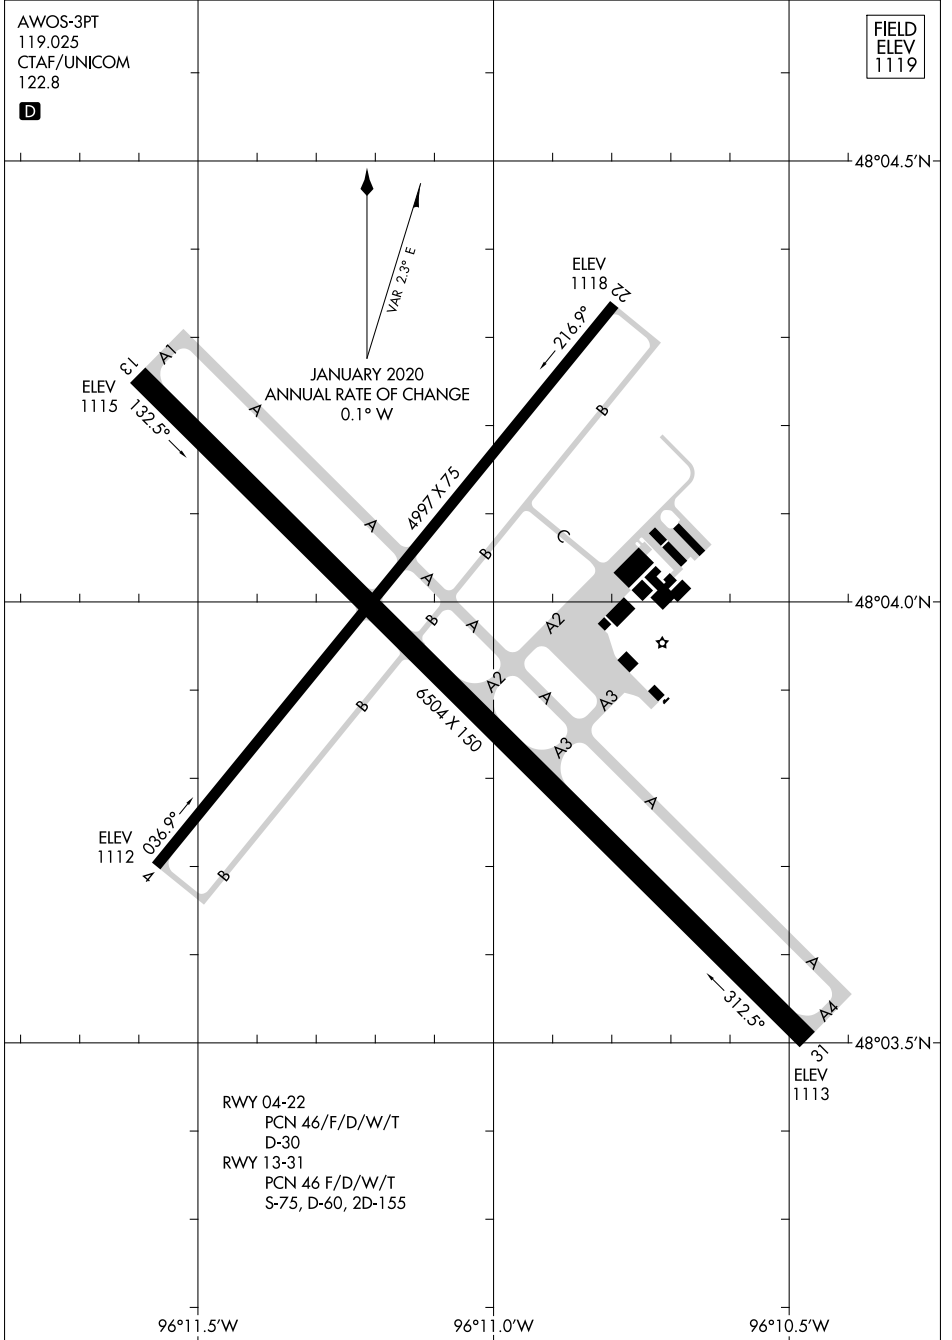

AIRPORT DIAGRAM

AL-5201 (FAA)

THIEF RIVER FALLS RGNL (TVF)
THIEF RIVER FALLS, MINNESOTA

AWOS-3PT
119.025
CTAF/UNICOM
122.8

FIELD
ELEV
1119

NC-1, 02 DEC 2021 to 30 DEC 2021

NC-1, 02 DEC 2021 to 30 DEC 2021

JANUARY 2020
ANNUAL RATE OF CHANGE
0.1° W

ELEV 1115
A1
132.5°

ELEV 1118
22
216.9°

ELEV 1112
A
036.9°

31
312.5°

ELEV 1113
31

RWY 04-22
PCN 46/F/D/W/T
D-30
RWY 13-31
PCN 46 F/D/W/T
S-75, D-60, 2D-155

96°11.5'W

96°11.0'W

96°10.5'W

48°03.5'N

48°04.0'N

48°04.5'N

AIRPORT DIAGRAM

THIEF RIVER FALLS, MINNESOTA
THIEF RIVER FALLS RGNL (TVF)