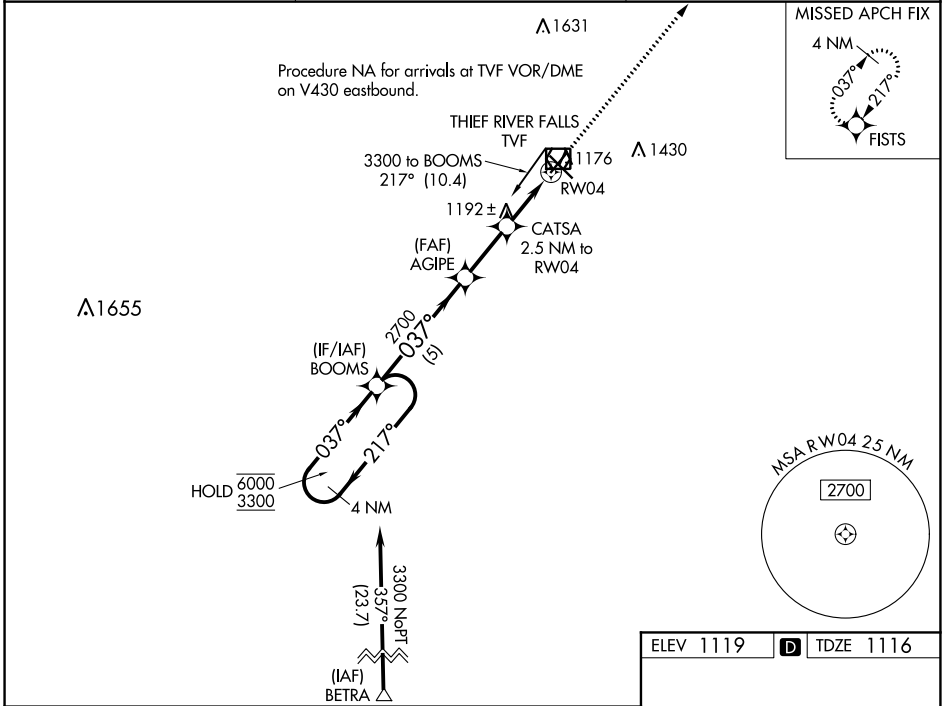

WAAS CH 70636 W04A	APP CRS 037°	Rwy Idg TDZE 1116 Apt Elev 1119	4997
--	------------------------	---	-------------

RNAV (GPS) RWY 4

THIEF RIVER FALLS RGNL (TVF)

RNP APCH.		MISSED APPROACH: Climb to 3300 direct FISTS and hold.
AWOS-3PT 119.025	MINNEAPOLIS CENTER 132.15 269.6	UNICOM 122.8(CTAF) 0

ELEV 1119 TDZE 1116

HIRL Rwy 13-31
MIRL Rwy 4-22
REIL Rws 4, 13 and 22

CATEGORY	A	B	C	D
LPV DA	1366-1	250 (300-1)		NA
LNAV/VNAV DA	1366-1	250 (300-1)		NA
LNAV MDA	1460-1	344 (400-1)		NA
CIRCLING	1540-1 421 (500-1)	1580-1 461 (500-1)		NA

NC-1, 02 DEC 2021 to 30 DEC 2021

NC-1, 02 DEC 2021 to 30 DEC 2021