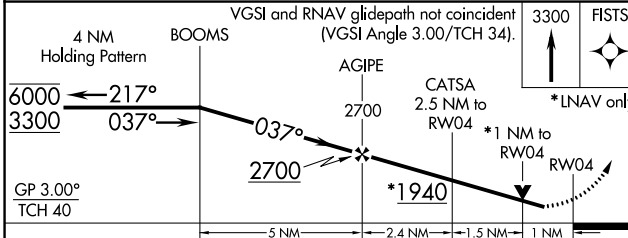

WAAS CH 70636 W04A	APP CRS 037°	Rwy Idg TDZE 1116 Apt Elev 1119	4997
--	------------------------	---	-------------

RNAV (GPS) RWY 4

THIEF RIVER FALLS RGNL (TVF)

RNP APCH.		MISSED APPROACH: Climb to 3300 direct FISTS and hold.
AWOS-3PT 119.025	MINNEAPOLIS CENTER 132.15 269.6	UNICOM 122.8(CTAF) 0

ELEV 1119 TDZE 1116

HIRL Rwy 13-31
MIRL Rwy 4-22
REIL Rws 4, 13 and 22

CATEGORY	A	B	C	D
LPV DA	1366-1	250 (300-1)		NA
LNAV/VNAV DA	1366-1	250 (300-1)		NA
LNAV MDA	1460-1	344 (400-1)		NA
CIRCLING	1540-1 421 (500-1)	1580-1 461 (500-1)		NA