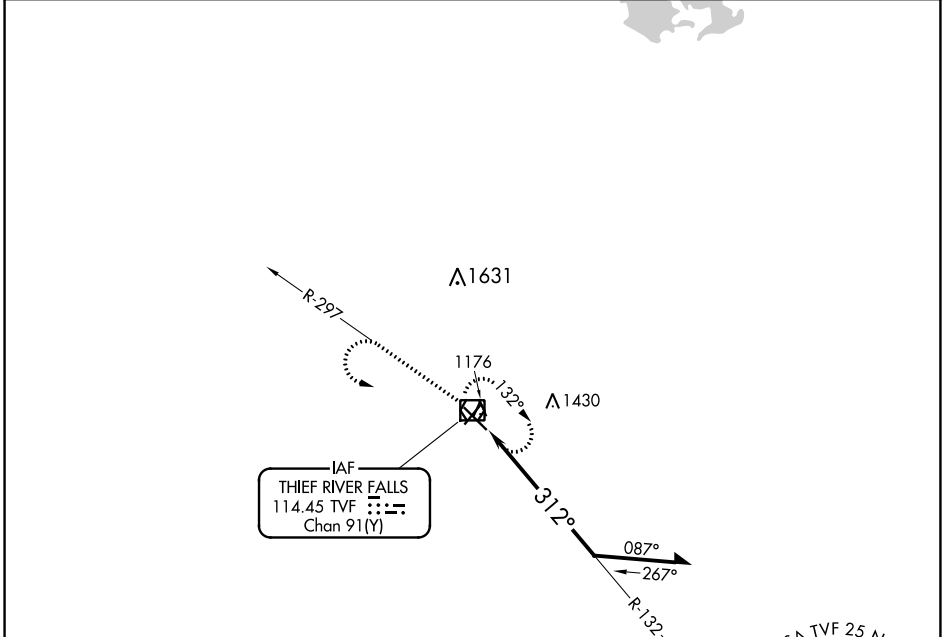

VOR/DME TVF <b>114.45</b> Chan <b>91(Y)</b>	APP CRS <b>312°</b>	Rwy Idg TDZE Apt Elev	<b>6304</b> <b>1114</b> <b>1119</b>
---	------------------------	-----------------------------	---

# VOR RWY 31

THIEF RIVER FALLS RGNL (TVF)

		MISSED APPROACH: Climb to 2700 on TVF R-297 then left turn direct TVF VOR/DME and hold.

AWOS-3PT <b>119.025</b>	MINNEAPOLIS CENTER <b>132.15 269.6</b>	UNICOM <b>122.8 (CTAF)</b>
----------------------------	---	-------------------------------