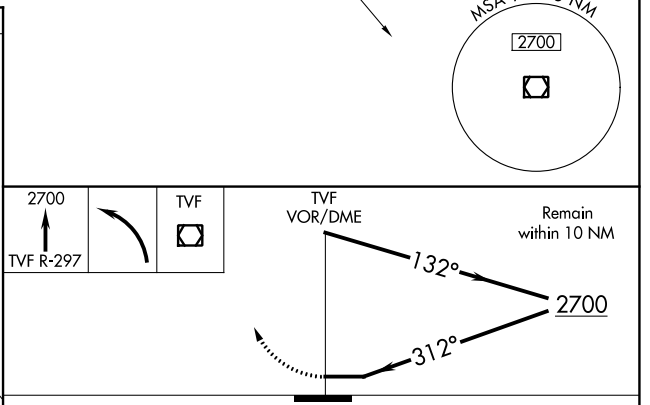

VOR/DME TVF <b>114.45</b> Chan <b>91(Y)</b>	APP CRS <b>312°</b>	Rwy Idg TDZE Apt Elev	<b>6304</b> <b>1114</b> <b>1119</b>
---	------------------------	-----------------------------	---

# VOR RWY 31

THIEF RIVER FALLS RGNL (TVF)

		MISSED APPROACH: Climb to 2700 on TVF R-297 then left turn direct TVF VOR/DME and hold.

AWOS-3PT <b>119.025</b>	MINNEAPOLIS CENTER <b>132.15 269.6</b>	UNICOM <b>122.8 (CTAF)</b>
----------------------------	---	-------------------------------

CATEGORY	A	B	C	D
S-31	1660-1/2 546 (600-1/2)		1660-1 1/8 546 (600-1 1/8)	
<b>C</b> CIRCLING	1660-1 541 (600-1)		1820-2 701 (800-2)	1980-2 3/4 861 (900-2 3/4)

NC-1, 02 DEC 2021 to 30 DEC 2021

NC-1, 02 DEC 2021 to 30 DEC 2021