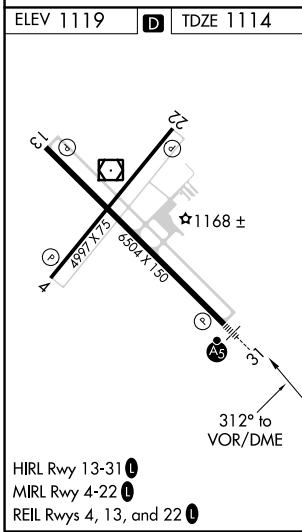

VOR/DME TVF <b>114.45</b> Chan <b>91(Y)</b>	APP CRS <b>312°</b>	Rwy Idg TDZE Apt Elev	<b>6304</b> <b>1114</b> <b>1119</b>
---	------------------------	-----------------------------	---

# VOR RWY 31

THIEF RIVER FALLS RGNL (TVF)

		MISSED APPROACH: Climb to 2700 on TVF R-297 then left turn direct TVF VOR/DME and hold.

AWOS-3PT <b>119.025</b>	MINNEAPOLIS CENTER <b>132.15 269.6</b>	UNICOM <b>122.8 (CTAF)</b>
----------------------------	---	-------------------------------

CATEGORY	A	B	C	D
S-31	1660-1/2 546 (600-1/2)		1660-1 1/8 546 (600-1 1/8)	
<b>C</b> CIRCLING	1660-1 541 (600-1)		1820-2 701 (800-2)	1980-2 3/4 861 (900-2 3/4)

NC-1, 02 DEC 2021 to 30 DEC 2021

NC-1, 02 DEC 2021 to 30 DEC 2021