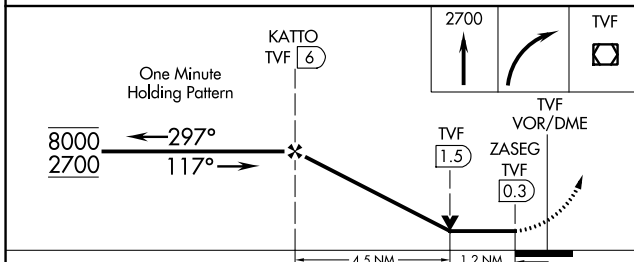

CATEGORY	A	B	C	D
S-13	1520-1	405 (500-1)	1520-1¼	405 (500-1¼)

HIRL Rwy 13-31
MIRL Rwy 4-22
REL Rws 4, 13, and 22