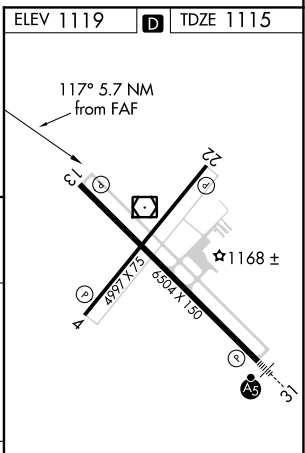

CATEGORY	A	B	C	D
S-13	1520-1	405 (500-1)	1520-1¼	405 (500-1¼)

HIRL Rwy 13-31
MIRL Rwy 4-22
REL Rws 4, 13, and 22