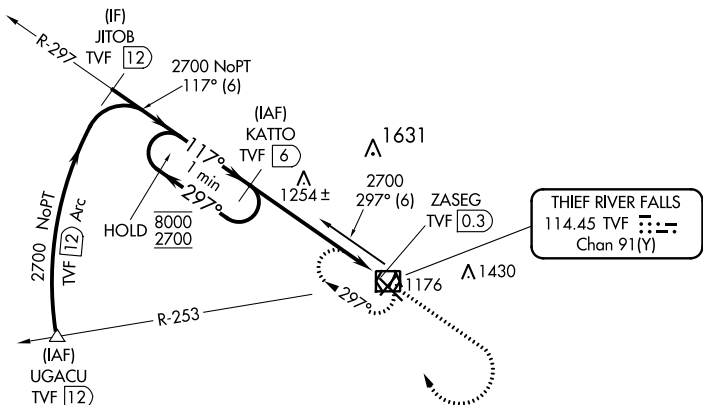

VOR/DME TVF 114.45 Chan 91(Y)	APP CRS 117°	Rwy Idg TDZE 1115 Apt Elev 1119	6504
---	------------------------	---	-------------

VOR Z RWY 13

THIEF RIVER FALLS RGNL (TVF)

DME required.	MISSED APPROACH: Climb to 2700 then right turn direct TVF VOR/DME and hold.
---------------	---

AWOS-3PT 119.025	MINNEAPOLIS CENTER 132.15 269.6	UNICOM 122.8 (CTAF)
----------------------------	---	-------------------------------

NC-1, 02 DEC 2021 to 30 DEC 2021

NC-1, 02 DEC 2021 to 30 DEC 2021

CATEGORY	A	B	C	D
S-13	1520-1	405 (500-1)	1520-1¼	405 (500-1¼)