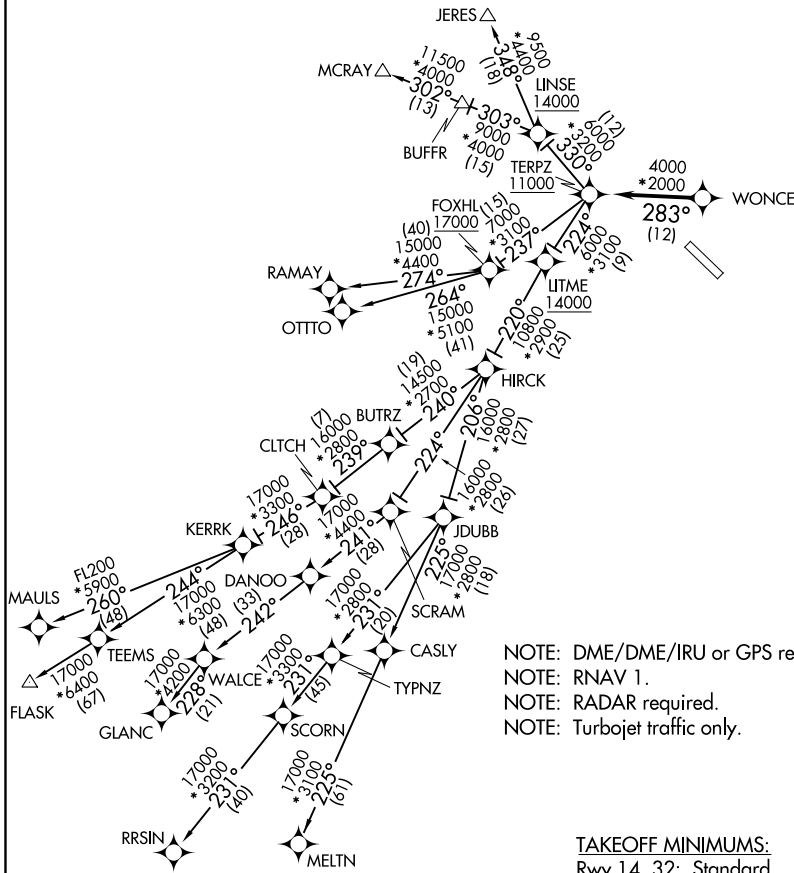

TERPZ SEVEN DEPARTURE (RNAV)

TOP ALTITUDE:
RAMAY, OTTTO, MAULS, FLASK,
RRSIN, GLANC, MELTN
TRANSITIONS: 17000
JERES, MCRAY TRANSITIONS:
16000

AWOS-3PT
 128.275
 CLNC DEL
 121.6
 UNICOM
 123.075 (CTAF)
 POTOMAC DEP CON
 128.7 307.9

NOTE: DME/DME/IRU or GPS required.
 NOTE: RNAV 1.
 NOTE: RADAR required.
 NOTE: Turbojet traffic only.

TAKEOFF MINIMUMS:
 Rwy 14, 32: Standard.

NE-3, 02 DEC 2021 to 30 DEC 2021

NE-3, 02 DEC 2021 to 30 DEC 2021

NOTE: Chart not to scale.

TERPZ SEVEN DEPARTURE (RNAV)